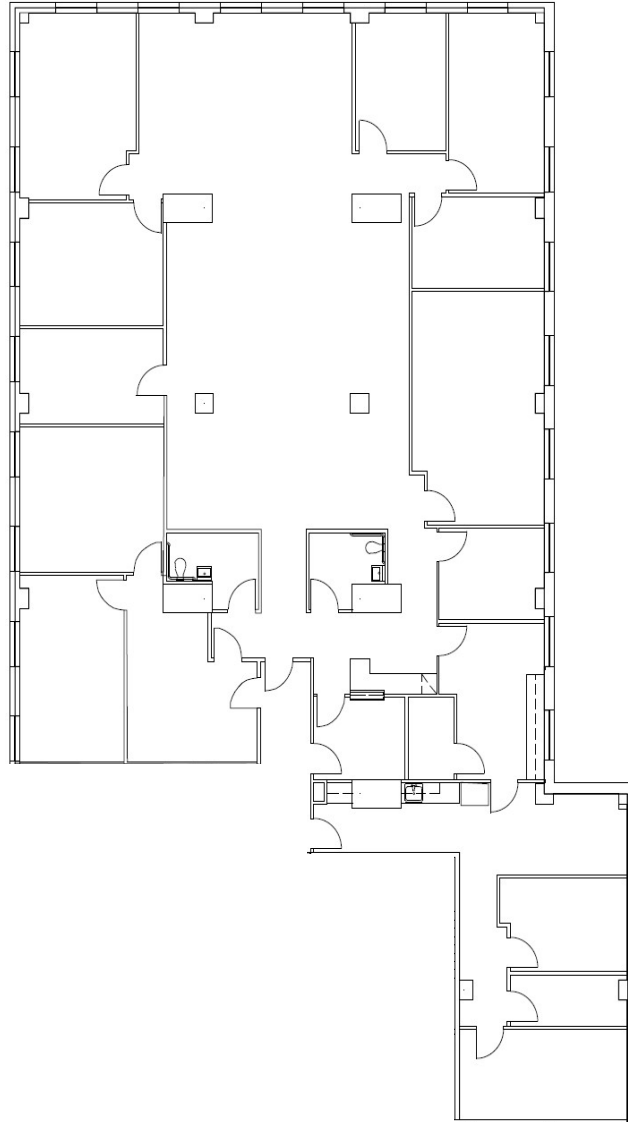

Esperson

Level 3 - Suite 340 (6,183 RSF)

808 Travis, Houston, Texas 77002

cameron
MANAGEMENT

For leasing information:

Christine Gabriel 713.224.1663 x 284

Morris Chen 713.224.1663 x 256

leasing@cameronmanagement.com