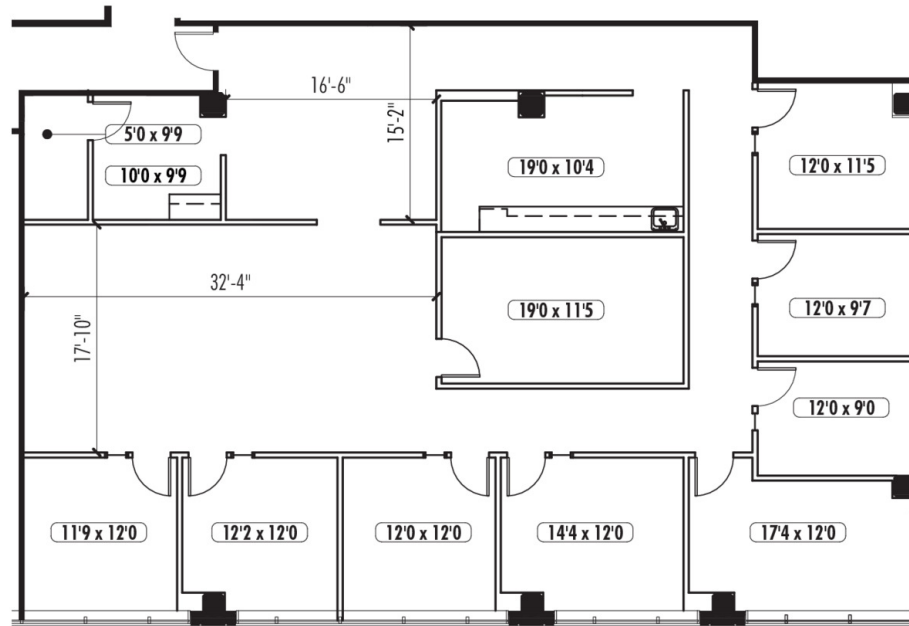

KEY PLAN

Michael Howell **Hunter Henritze** **Maia Perri**
404.926.1640 404.924.2819 678.836.5773
mhowell@lpc.com hhenritze@lpc.com mperri@lpc.com

Lincoln