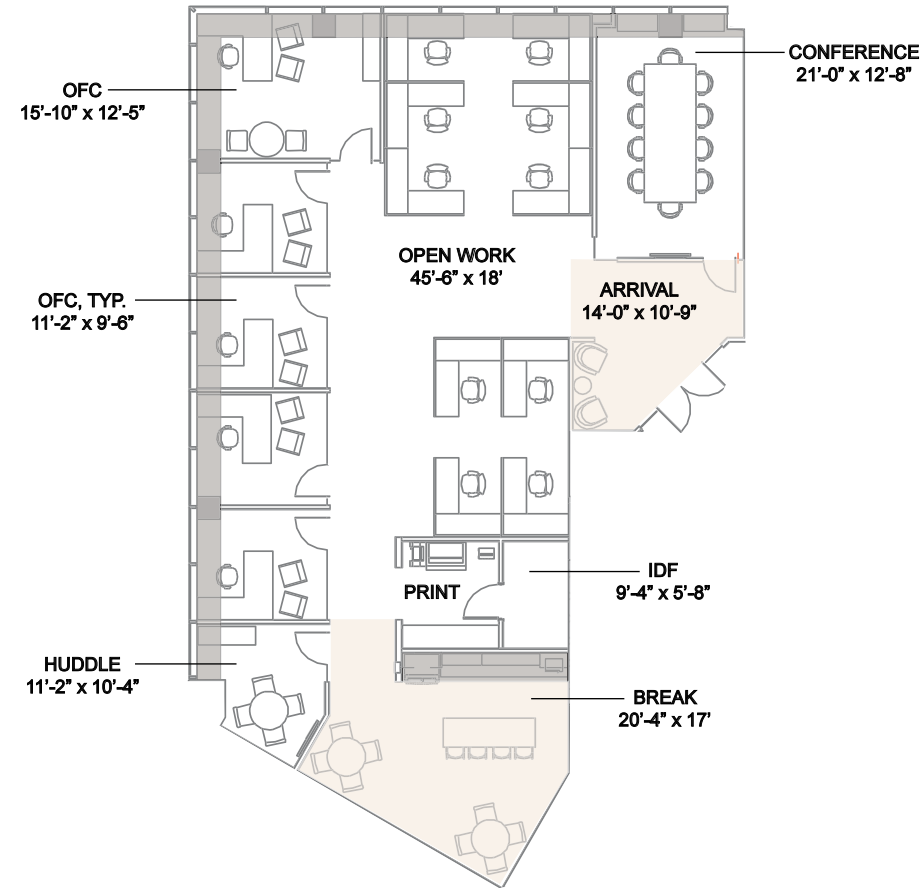

FLOOR 5, SUITE 530

- DRYWALL CEILING
- ACOUSTICAL CEILING TILE
- EXPOSED STRUCTURE

POLISHED CONCRETE

BASE - TARKETT - BURNT UMBER

OPEN AREA CARPET - SHAW CONTRACT - HABITAT TILE: SHADOW

OFFICE & CONF. CARPET - SHAW CONTRACT - INTENTION TILE: INK

PENDANT LIGHT - ALPHABET - BETA 4

SOLID SURFACE - WILSONART - HAIDA

BACK SPLASH - TILE BAR - ENIGMA WHITE 2X8

OFFICE FRONTS

UPPER CABS - WHITE ASH
LOWER CABS- WENGE STRAND

PAINT - BENJAMIN MOORE - SUPER WHITE 0C-152