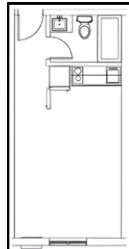

**One Bedroom
~ 488 SF**

- one bedroom
- one bathroom
- open concept kitchen & living area

**Two Bedroom
~ 732 SF**

- two bedrooms
- two bathrooms
- open concept kitchen & living area

**Large Studio
~ 420 SF**

- private bathroom
- full kitchen
- open concept living space

**Studio
~ 292 SF**

- private bathroom
- full kitchen
- open concept living space

**ADA-Accessible
Studio
~ 502 SF**

- private bathroom
- full kitchen
- open concept living space