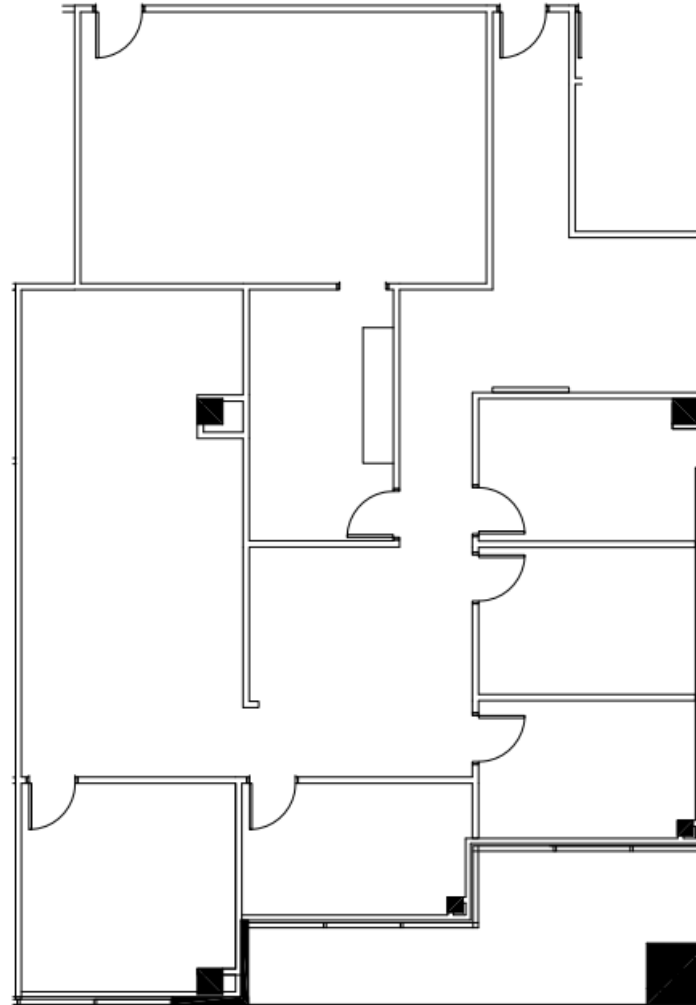

MANSELL ONE

SUITE 160

2,764 RSF

JB Gay

Jb@normandy-partners.com

404.301.7000

JIM CASWELL

Jim@normandy-partners.com