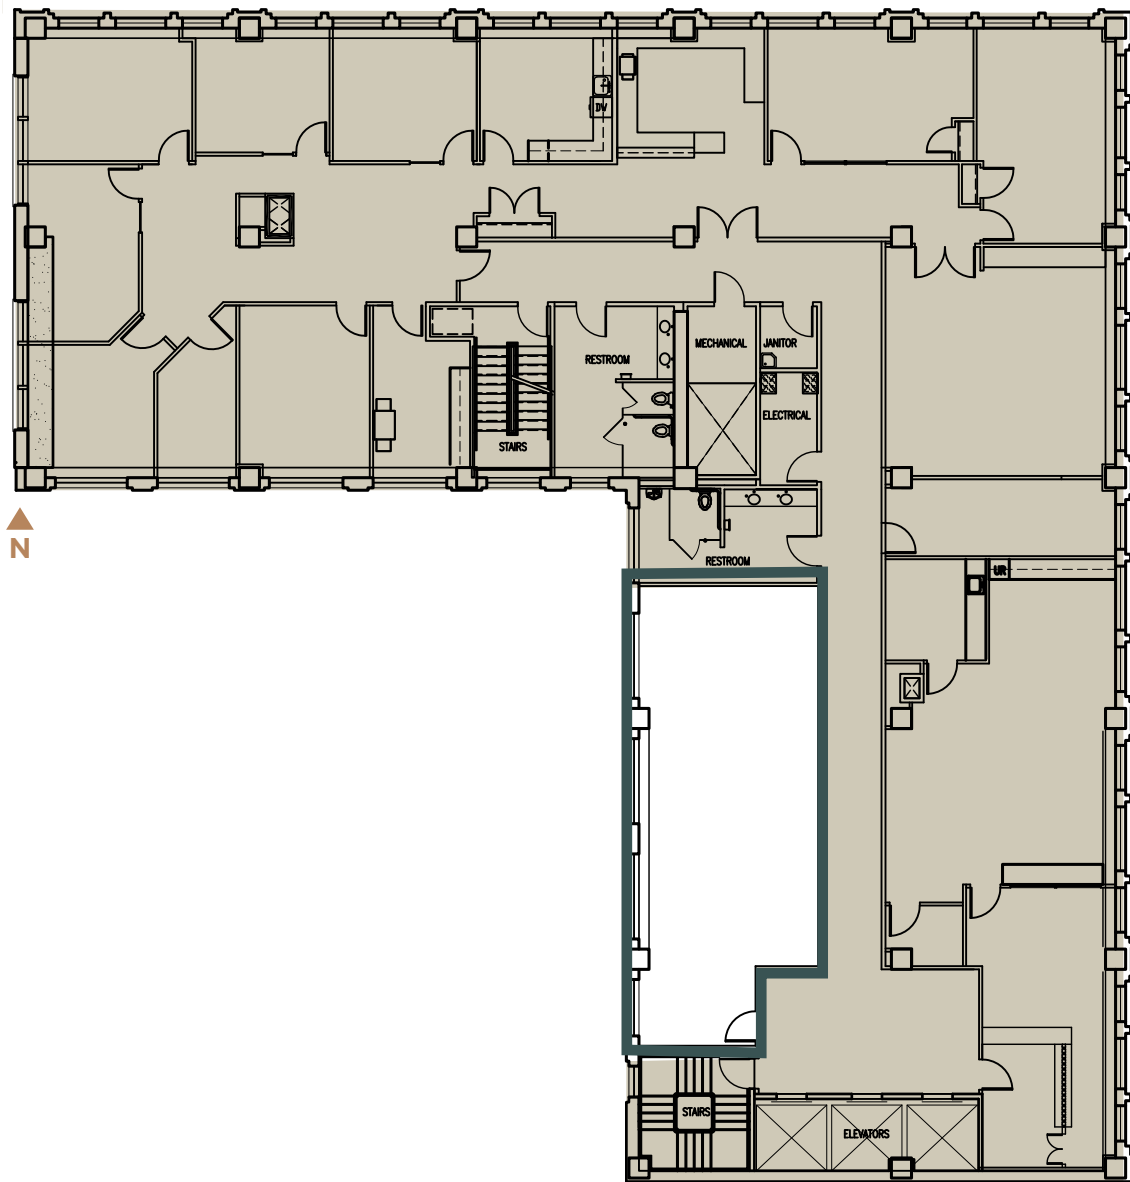

1425 FOURTH AVENUE

SEATTLE, WASHINGTON

JOSHUA GREEN
BUILDING

SUITE 400 1,130 RSF

Cleita Harvey
Tim Jones

+1 206 607 1794
+1 206 971 7011

cleita.harvey@jll.com
tim.jones@jll.com

DISCLAIMER © 2025 Jones Lang LaSalle IP, Inc. All rights reserved. All information contained herein is from sources deemed reliable; however, no representation or warranty is made to the accuracy thereof. Jones Lang LaSalle Brokerage, Inc.