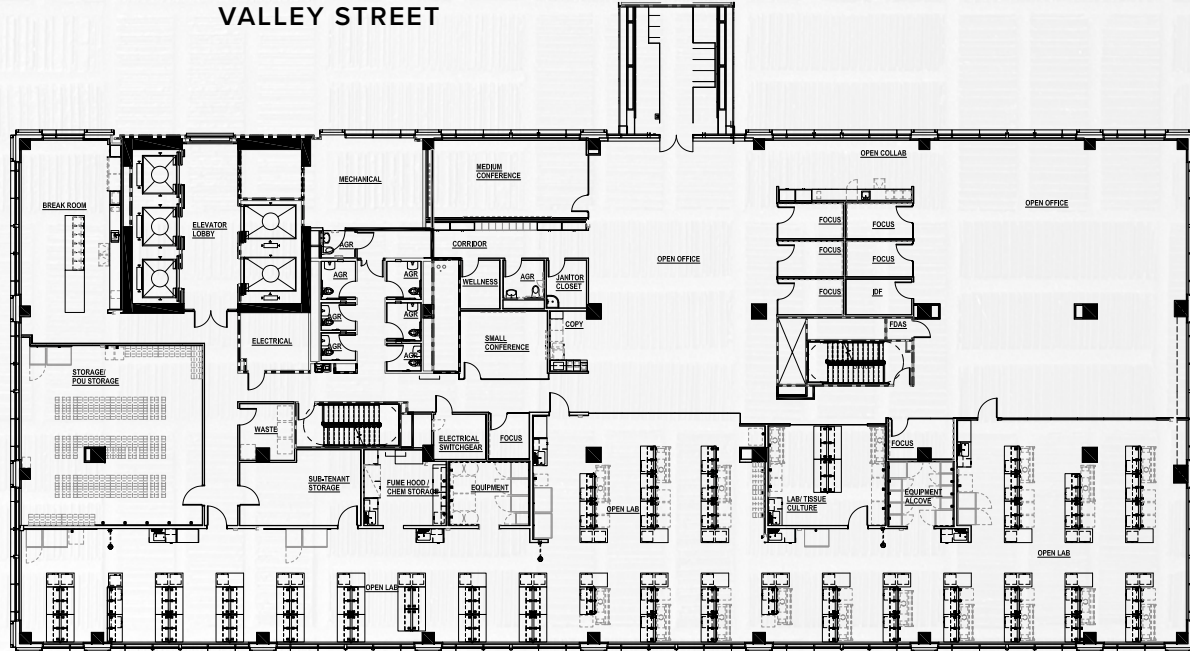

DEXTER YARD

SOUTH TOWER

LAB

LEVEL 6

SINGLE TENANT

± 24,000 SF

DEXTER AVE N

VALLEY STREET