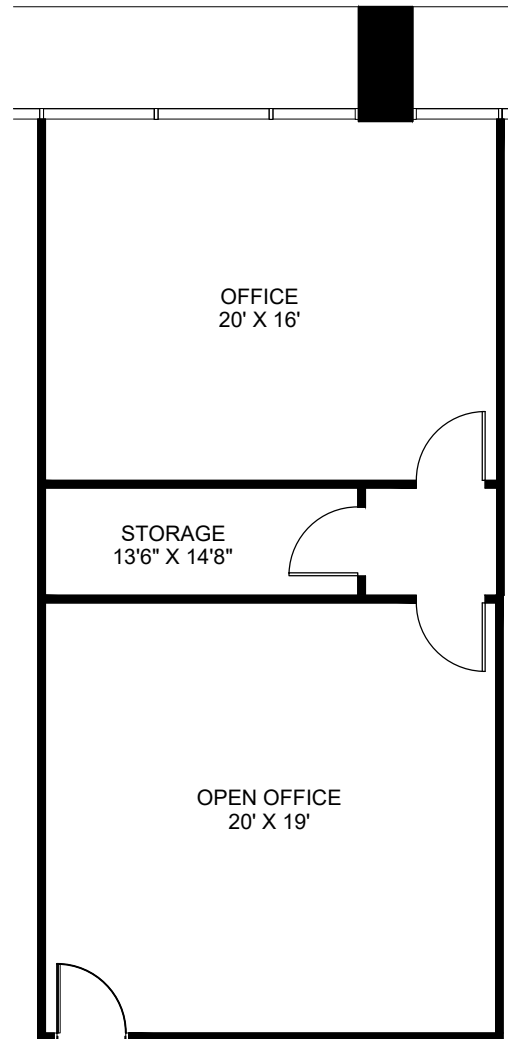

SUITE 2345 | 981 RSF

**BURNETT
PLAZA**

SUITE 2345
981 RSF

23RD FLOOR
KEY PLAN

BURNETT PLAZA

801 CHERRY STREET, FORT WORTH, TX 76102

SAM DAVIS - 817.893.2154
sdavis@txreproperties.com

KOLBY DICKERSON - 214.534.1599
kdickerson@txreproperties.com