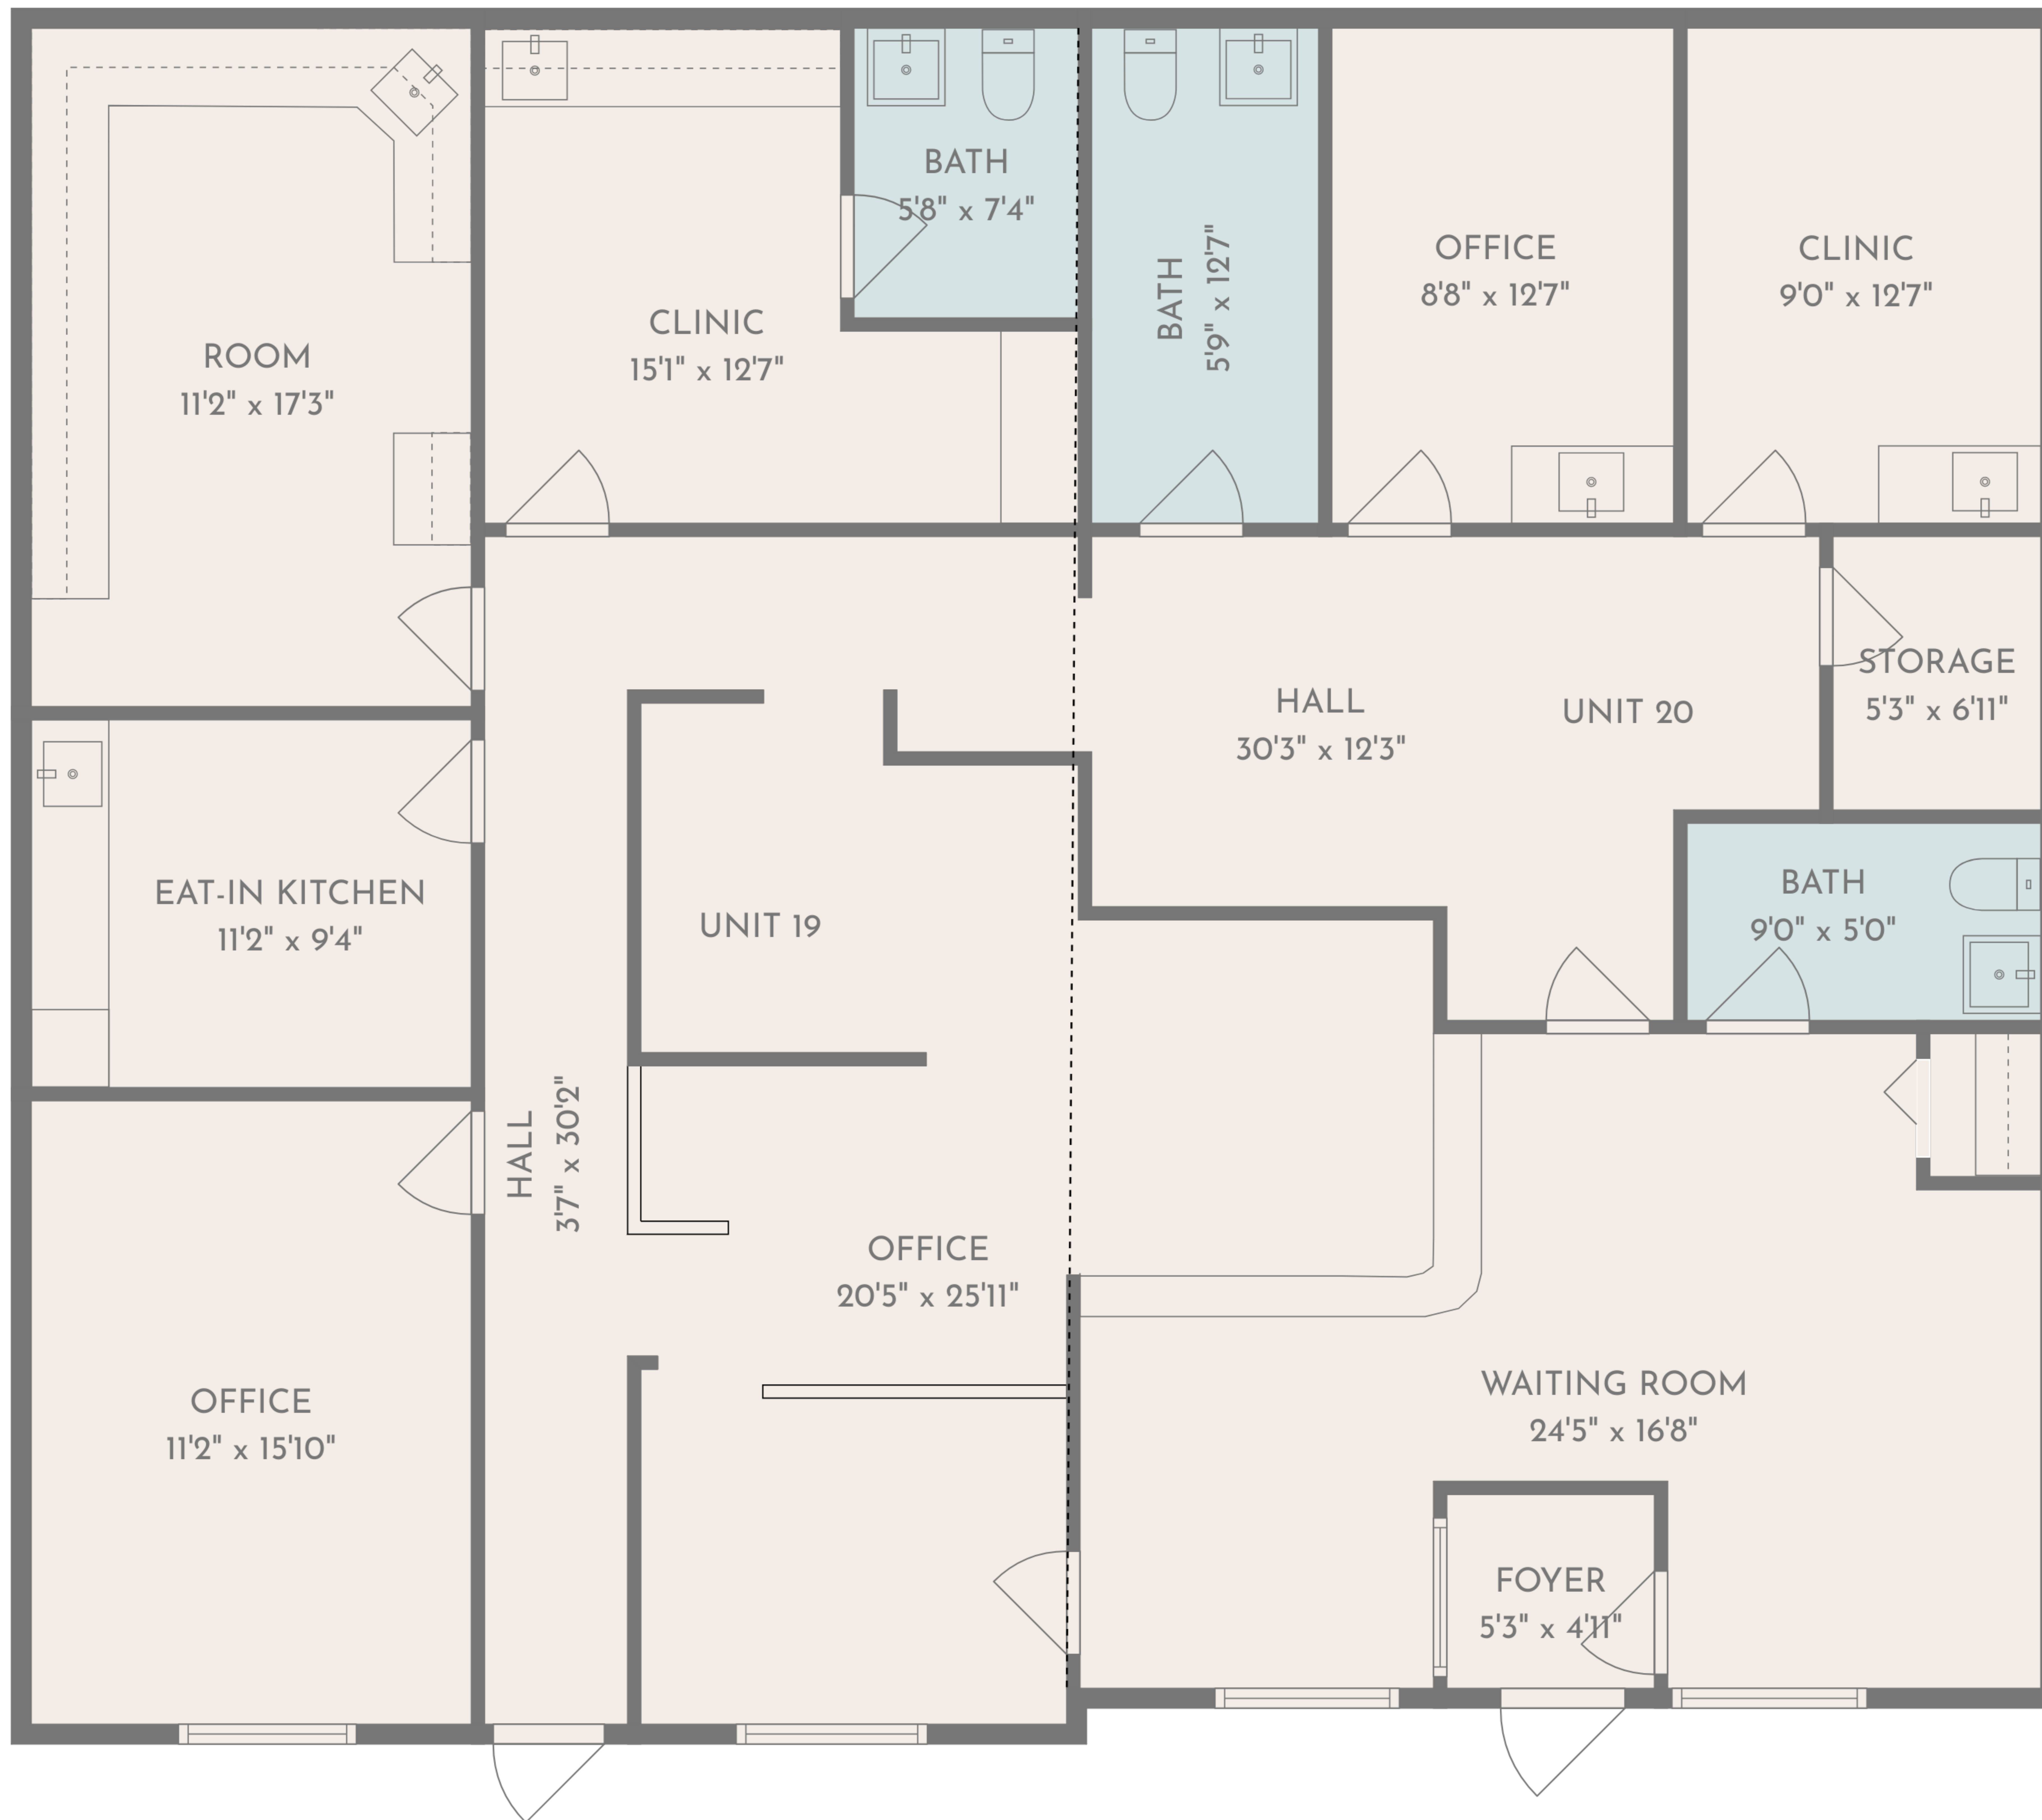

TOTAL: 2144 sq. ft
 FLOOR 1: 2144 sq. ft
 EXCLUDED AREAS: STORAGE: 37 sq. ft

TOTAL: 2144 sq. ft
 FLOOR 1: 2144 sq. ft
 EXCLUDED AREAS: STORAGE: 37 sq. ft