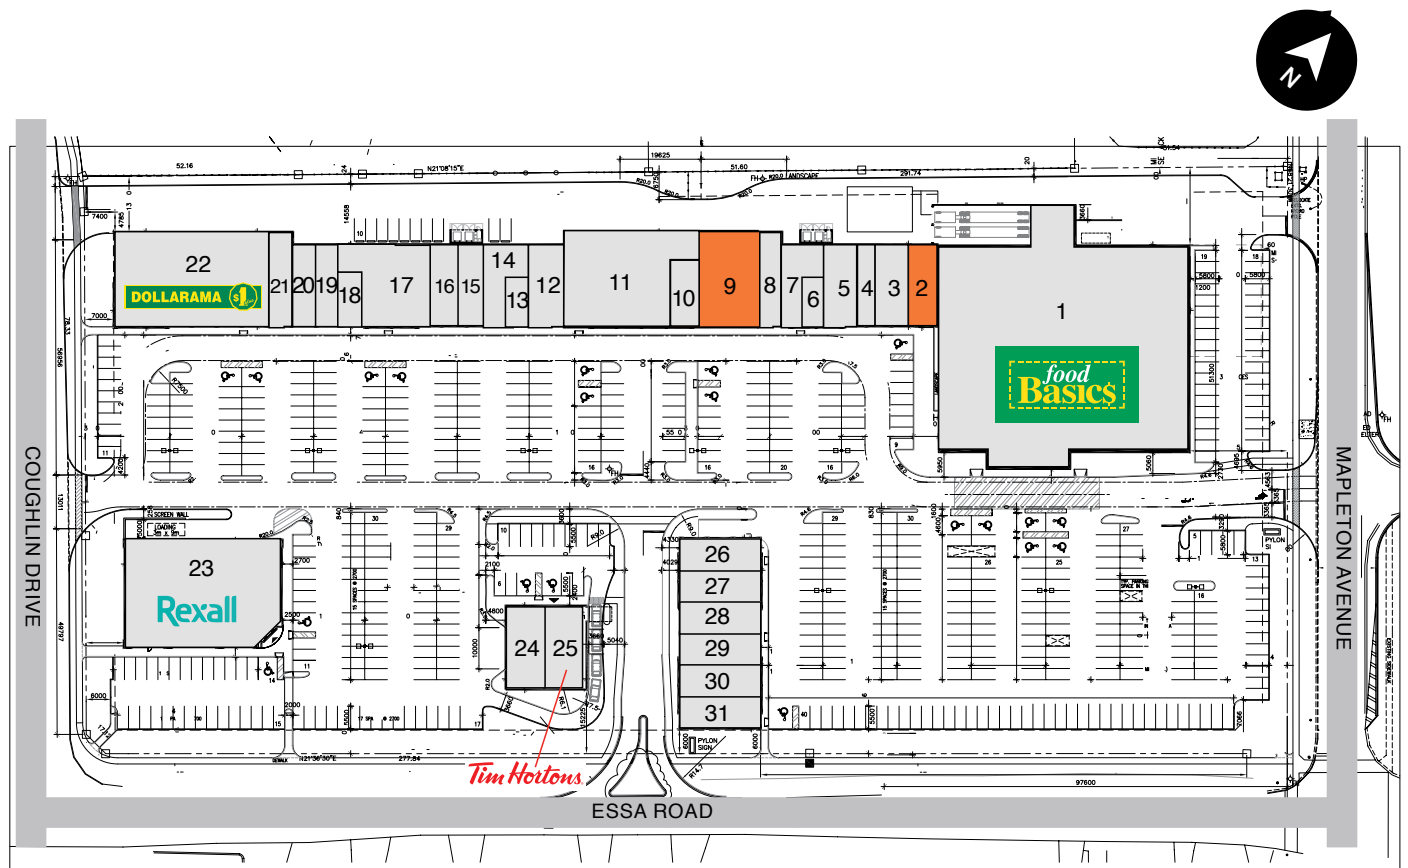

BARRIE (ESSA ROAD), ONTARIO

555 ESSA ROAD (MAPLETON AVE & ESSA RD)

400
↓

104,909 SF CENTRE

■ VACANT

- | | | | |
|------------------------------------|-----------------------------------|--------------------------|-----------------------------------|
| 1. Food Basics | 9. Vacant (2,995 sf) | and English | 25. Tim Hortons |
| 2. Vacant (1,205 sf) | 10. Optica Moda | 17. Anytime Fitness | 26. Easyfinancial |
| 3. Pet Valu | 11. Barrie Karate | 18. Wind Mobile | 27. Pizzaville |
| 4. The Wine Shop | 12. KFF Gift Shop | 19. Holly Physiotherapy | 28. Mapleton Family Dental |
| 5. Sunset Tan | 13. Magic Cuts | 20. Asian One | 29. uBreakiFix |
| 6. Koodo/Telus | 14. Century Nails | 21. Essa Walk-In Clinic | 30. Foxy's Gentlemen's Hair Salon |
| 7. Pho MeKong-Viet Thai Restaurant | 15. Zona's - Childrens Shoe Store | 22. Dollarama | 31. Simmering Kettle |
| 8. Osmow's Grill | 16. Academy for Math | 23. Rexall Pharma Plus | |
| | | 24. Mary Brown's Chicken | |