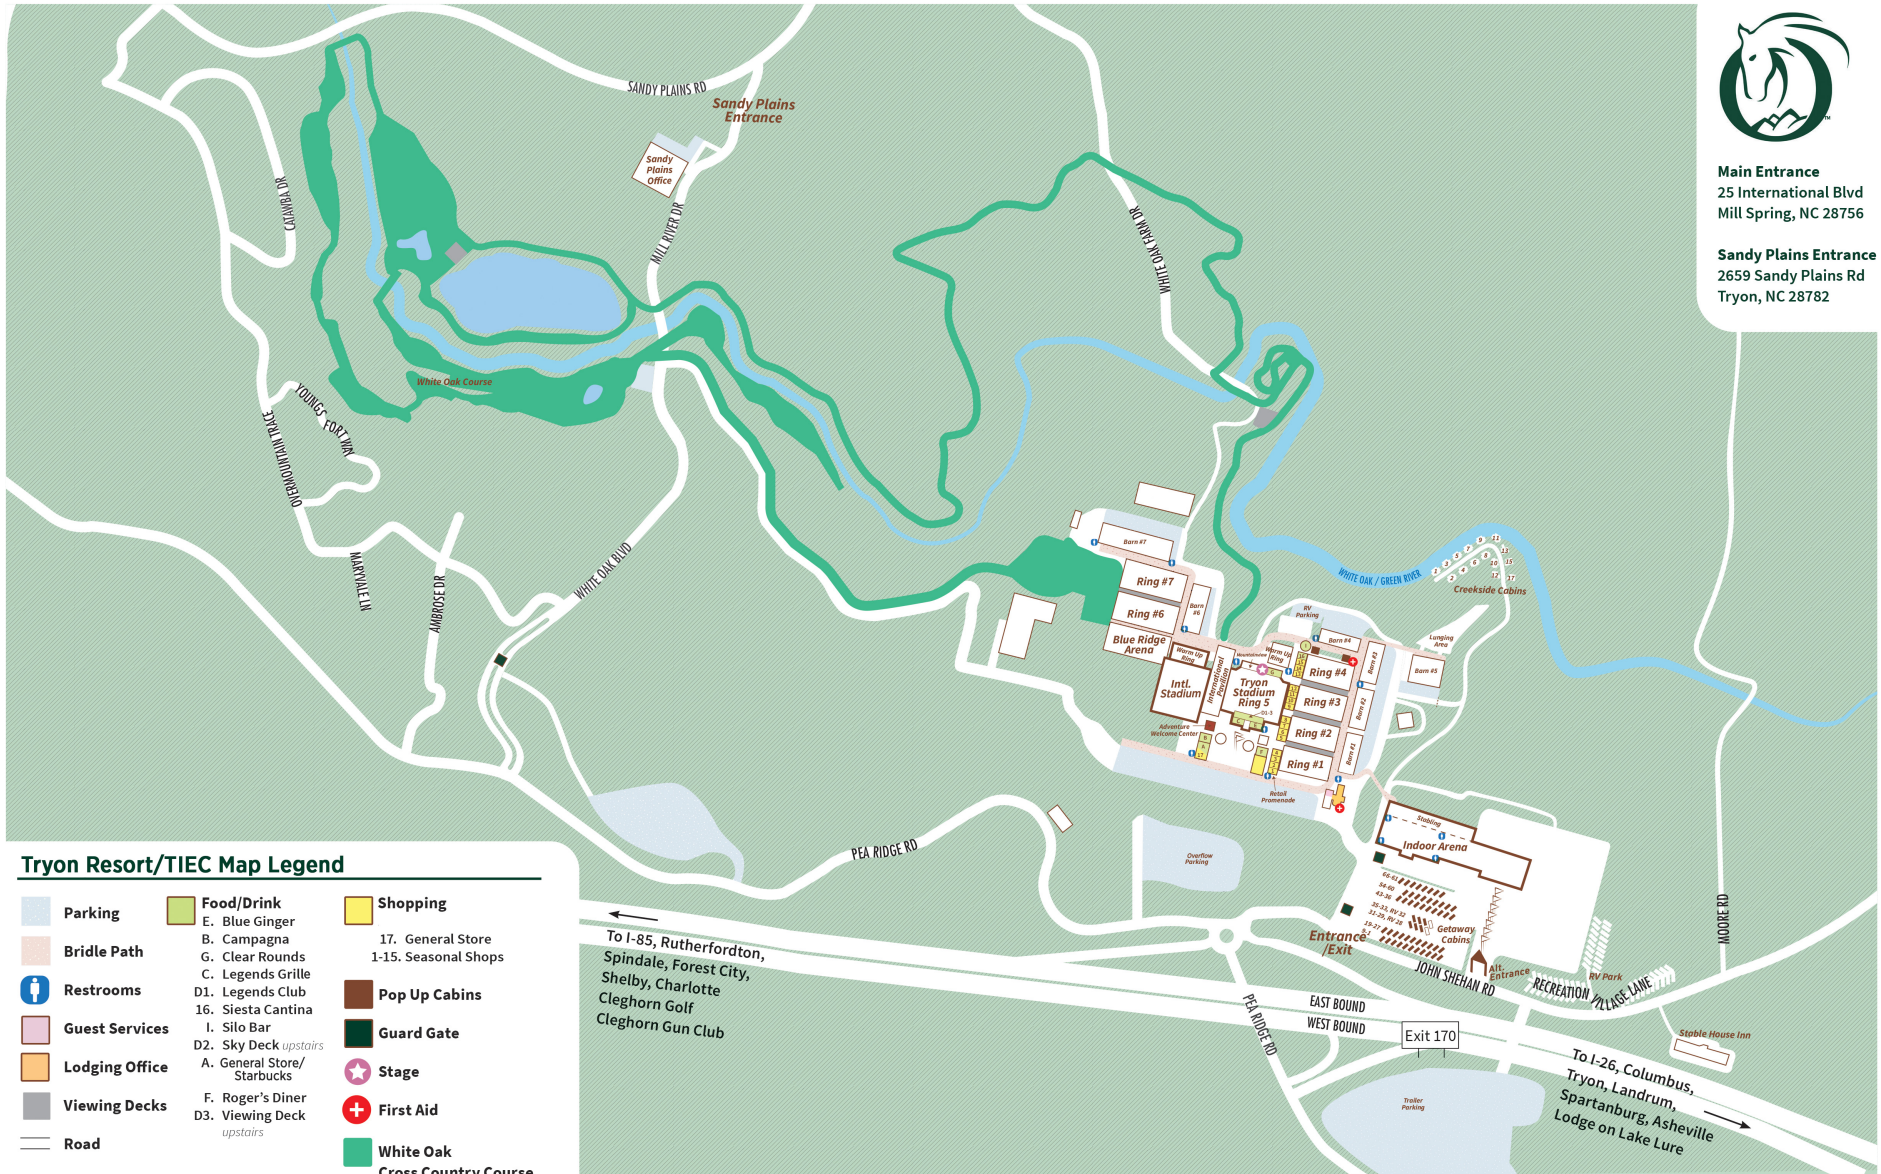

Main Entrance
25 International Blvd
Mill Spring, NC 28756

Sandy Plains Entrance
2659 Sandy Plains Rd
Tryon, NC 28782

Tryon Resort/TIEC Map Legend

- | | | |
|----------------|----------------------------------|--------------------------------|
| Parking | Food/Drink | Shopping |
| Bridle Path | E. Blue Ginger | 17. General Store |
| Restrooms | B. Campagna | 1-15. Seasonal Shops |
| Guest Services | G. Clear Rounds | Pop Up Cabins |
| Lodging Office | C. Legends Grille | Guard Gate |
| Viewing Decks | D1. Legends Club | Stage |
| Road | 16. Siesta Cantina | First Aid |
| | I. Silo Bar | White Oak Cross Country Course |
| | D2. Sky Deck <i>upstairs</i> | |
| | A. General Store/
Starbucks | |
| | F. Roger's Diner | |
| | D3. Viewing Deck <i>upstairs</i> | |