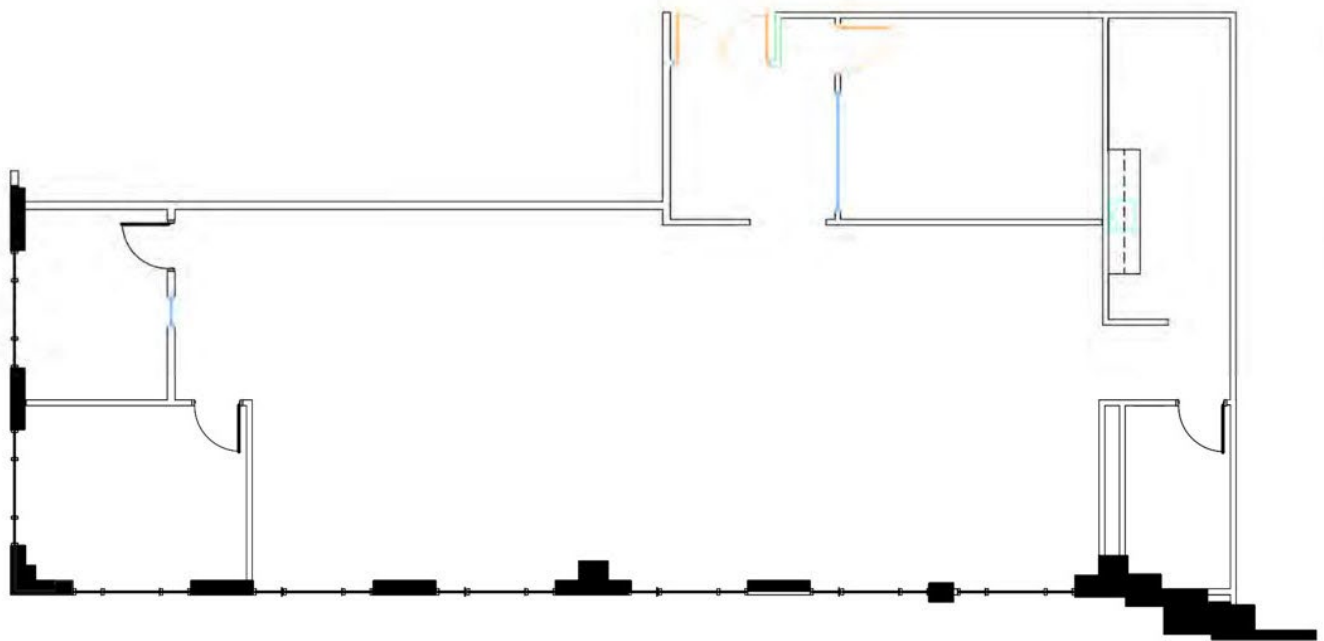

# Mansell West

695 MANSELL ROAD SUITE 240  
ROSWELL, GA 30076

WePartner  
Group

Suite 240

2,814 RSF

**WEPARTNER GROUP**

+1 678 878 3885 | +1 678 613 7373  
7094 Peachtree Industrial Blvd. Suite 275  
Peachtree Corners, GA 30071