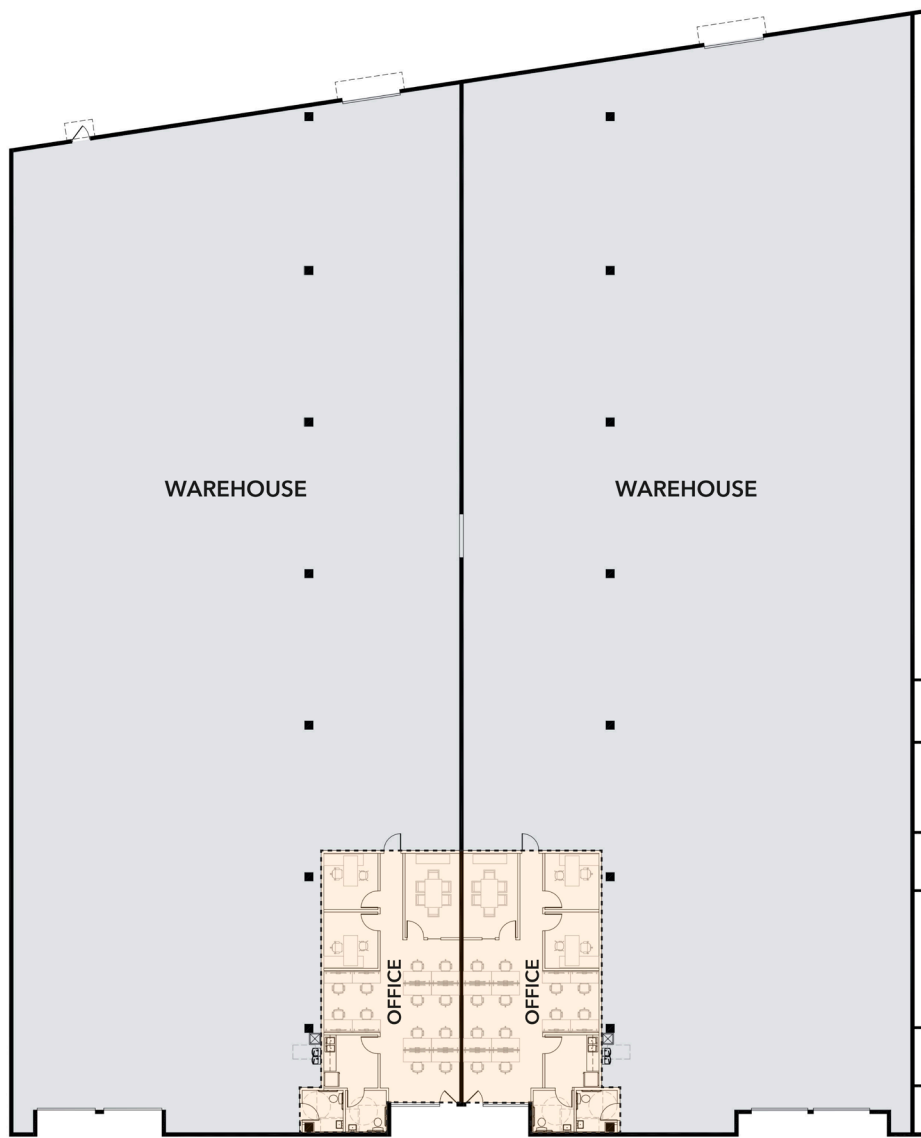

Owned & Managed by:

FLOOR PLAN

PROPERTY DESCRIPTION

Versatile warehouse space available for lease at Faropoint Douglas Industrial Hub. This facility offers exceptional flexibility, with option to lease the entire **31,780 SF** or **demise the space into two suites of +/- 15,000 SF**. **Offices are built-to-suit**, offering opportunity to **customize up to 3,000 SF** to meet specific needs.

	Option A	Option B
Total Size:	+/- 15,000 SF	+/- 31,780 SF
Office Size:	+/- 1,145 SF	+/- 2,284 SF
Clear Height:	24' clear	24' clear
Dock Positions:	2	4

MIAMI-OPA LOCKA
EXECUTIVE AIRPORT

PROPERTY

LOCATION