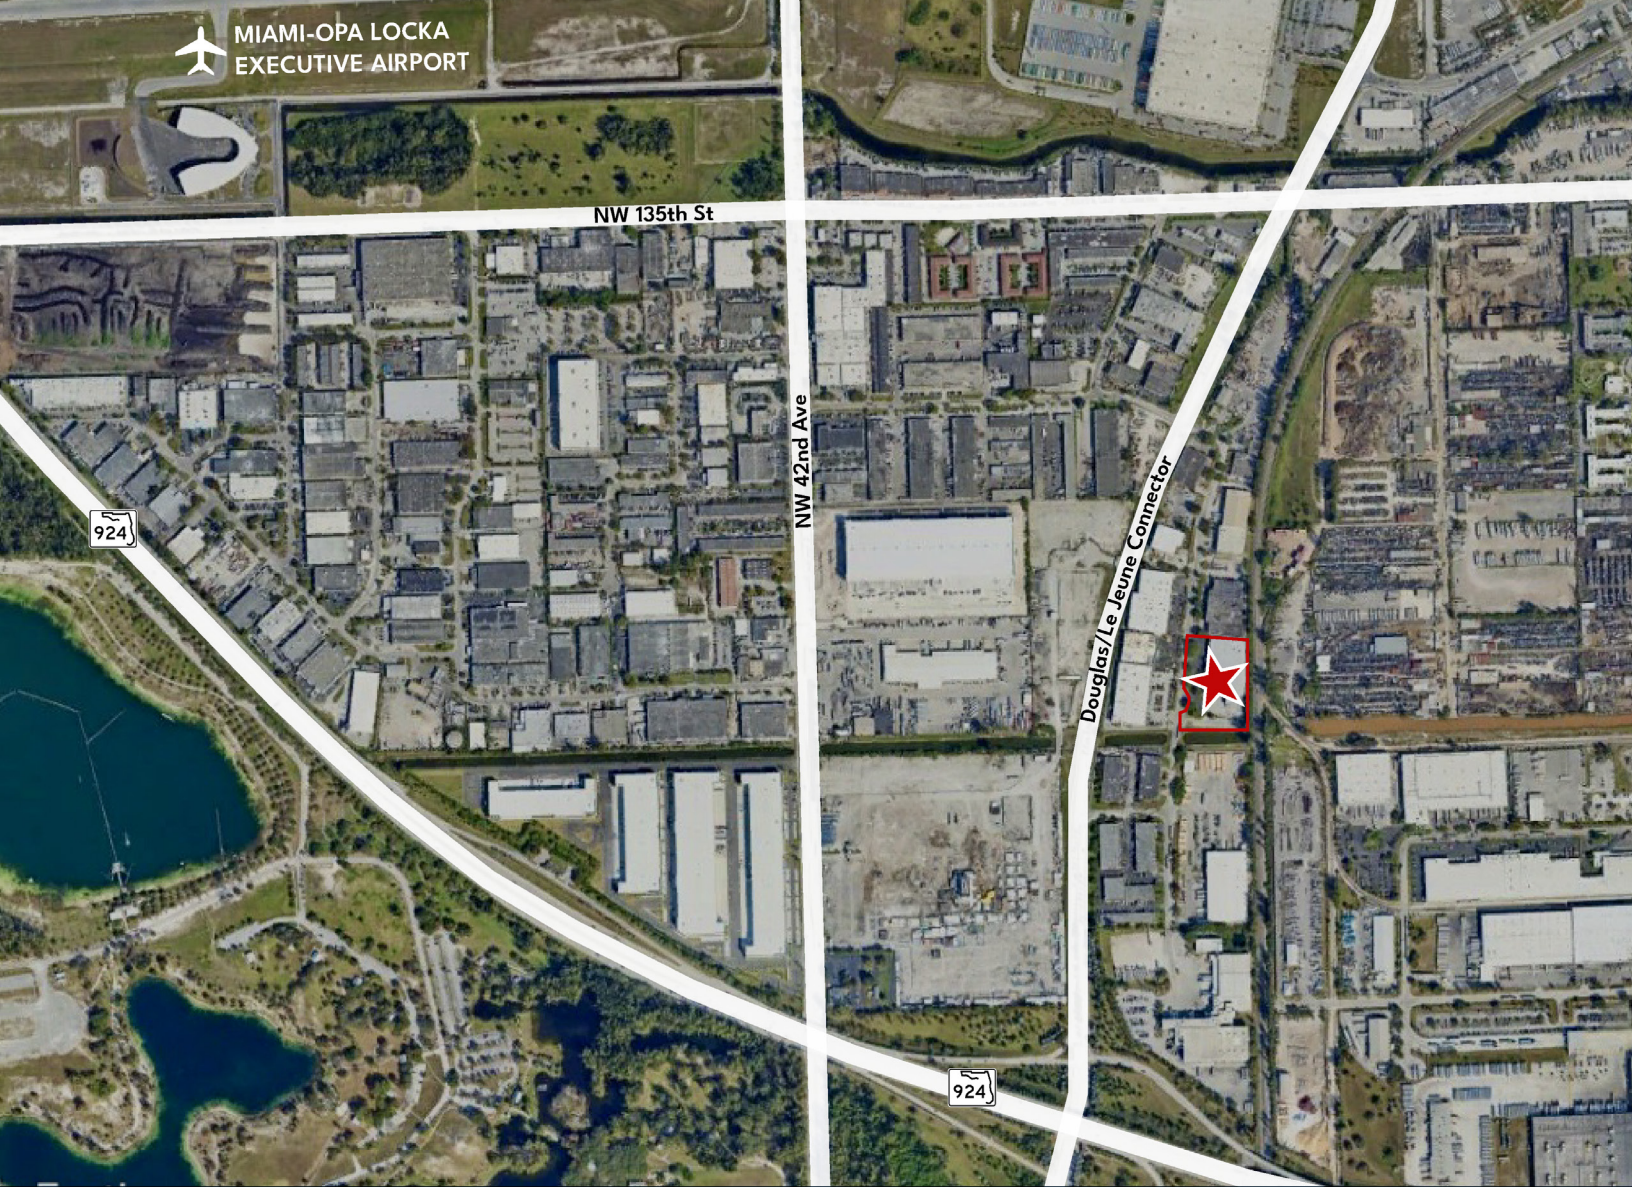

MIAMI-OPA LOCKA
EXECUTIVE AIRPORT

PROPERTY

LOCATION

Inside LeJeune Douglas Industrial Park. The Location offers immediate access to Gratigny Expressway. This provides a seamless connection to South Florida's most critical transport arteries.

- To the West, rapid access to Palmetto Expressway, I-75 and Florida's Turnpike
- To the East, connecting with I-95 providing a fast route to Downtown Miami, Port Miami and Miami Beach