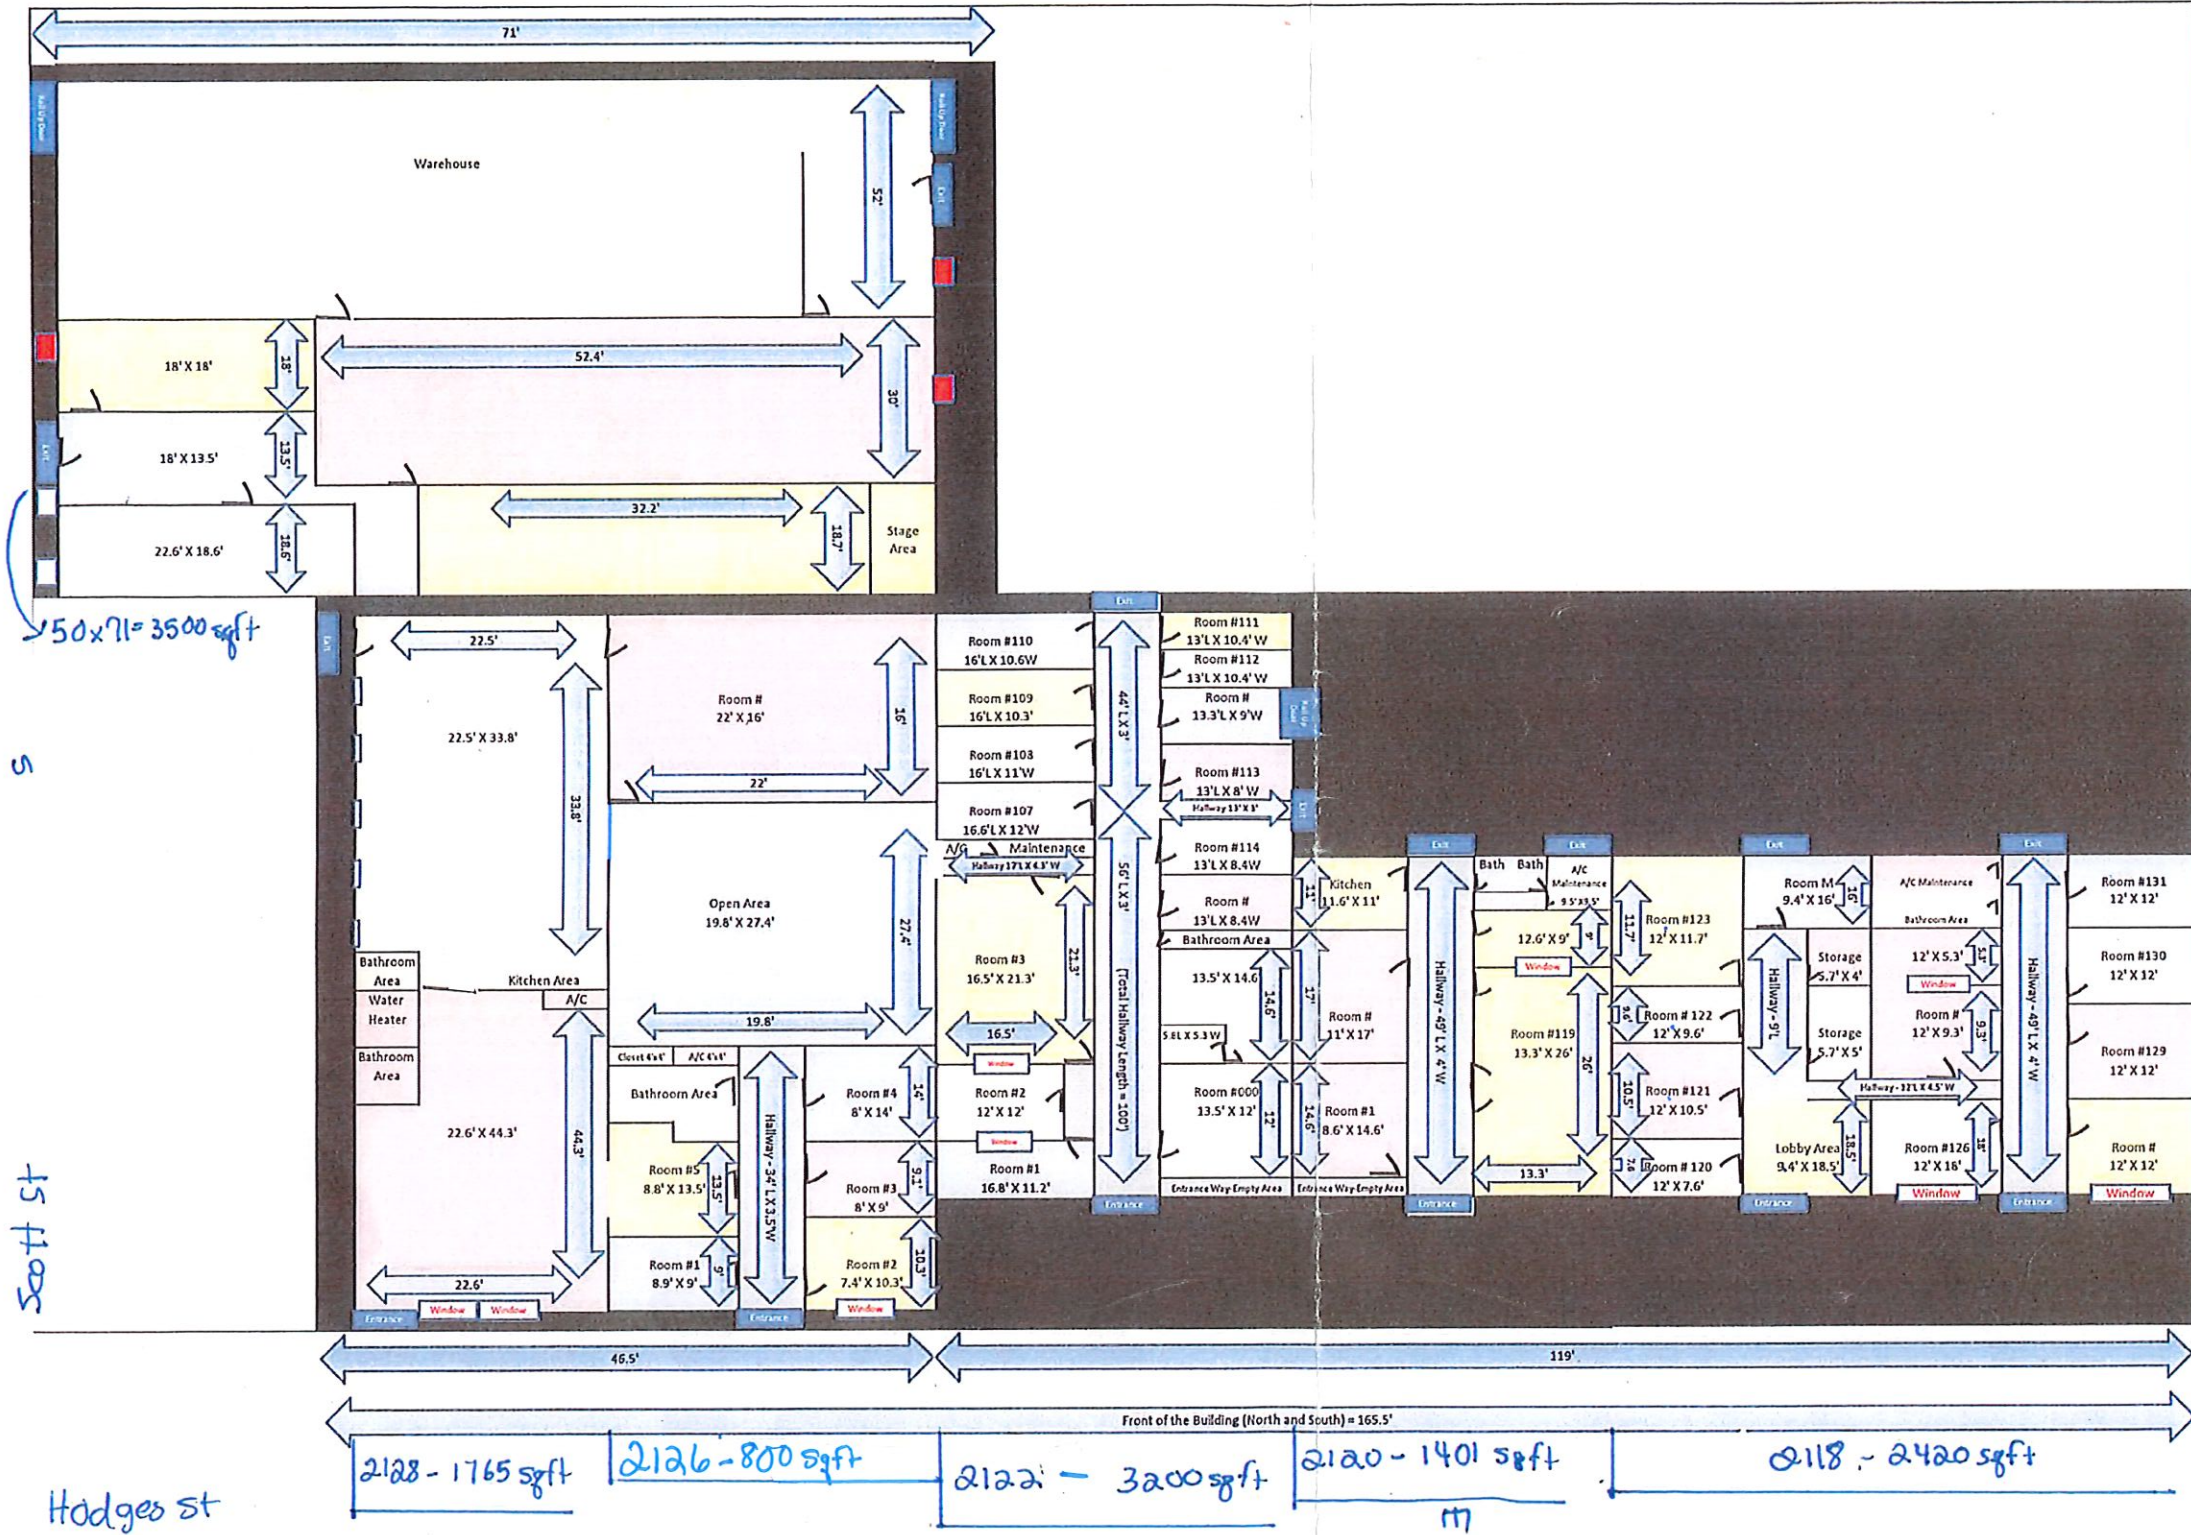

Tiptina Square

S

Z

Scott St

Hodges St

50x71=3500 sqft

46.5'      119'

Front of the Building (North and South) = 165.5'

2128 - 1765 sqft    2126 - 800 sqft    2122 - 3200 sqft    2120 - 1401 sqft    2118 - 2420 sqft

m