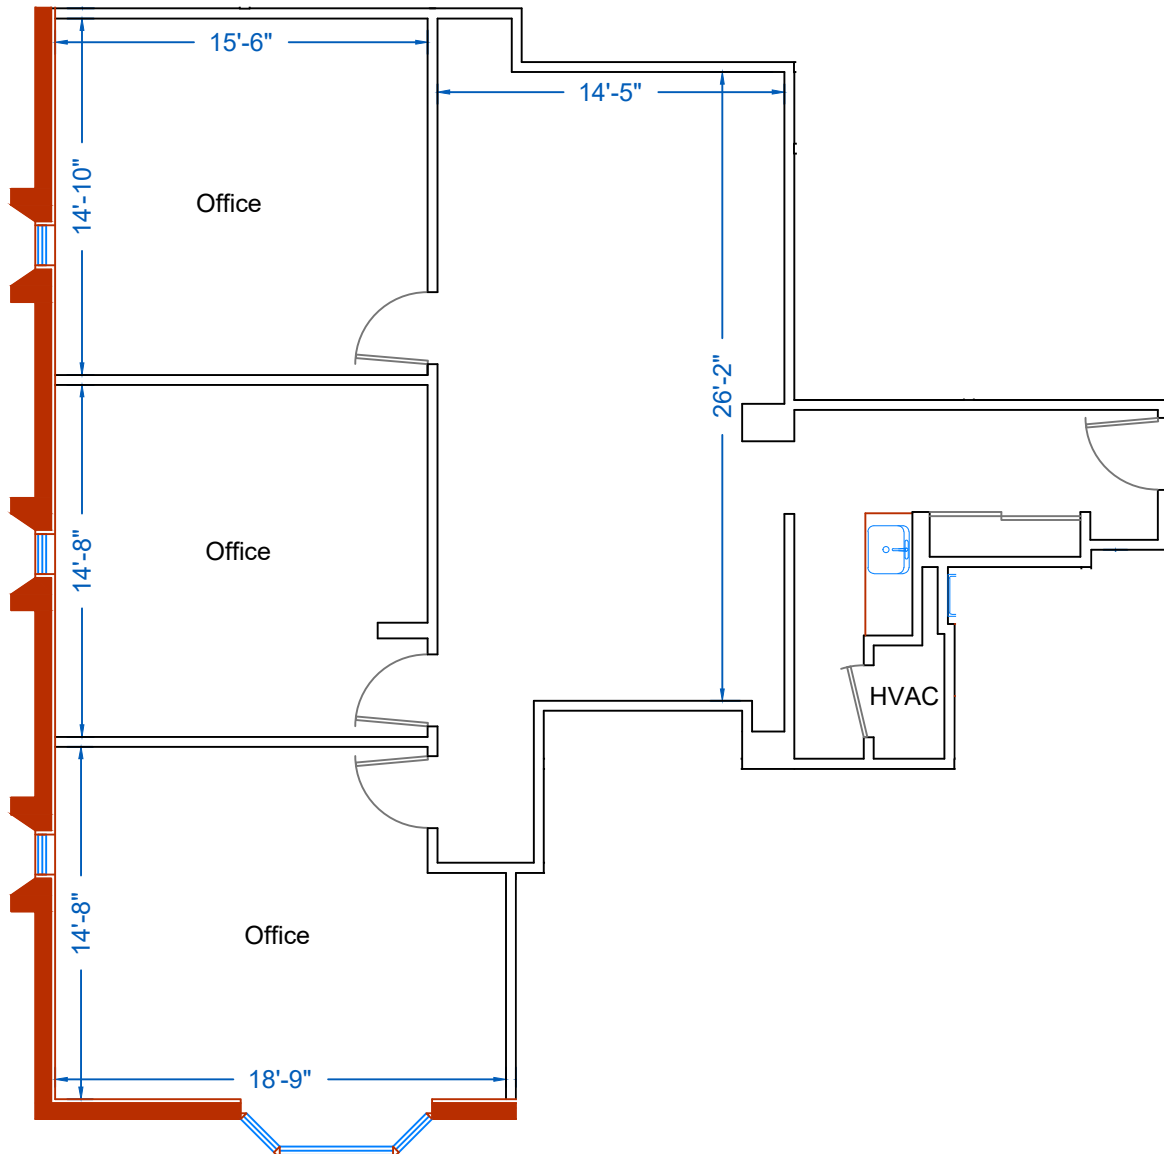

The Office Park of Palatine

600 N North Ct, Suite 110
1,685 Rentable Square Feet

Scale: 1/8" = 1'-0"

PO Box 1189
Palatine, IL 60078

MOATS
OFFICE PROPERTIES

Office: 847-359-2121
Ryan: 847-363-9700