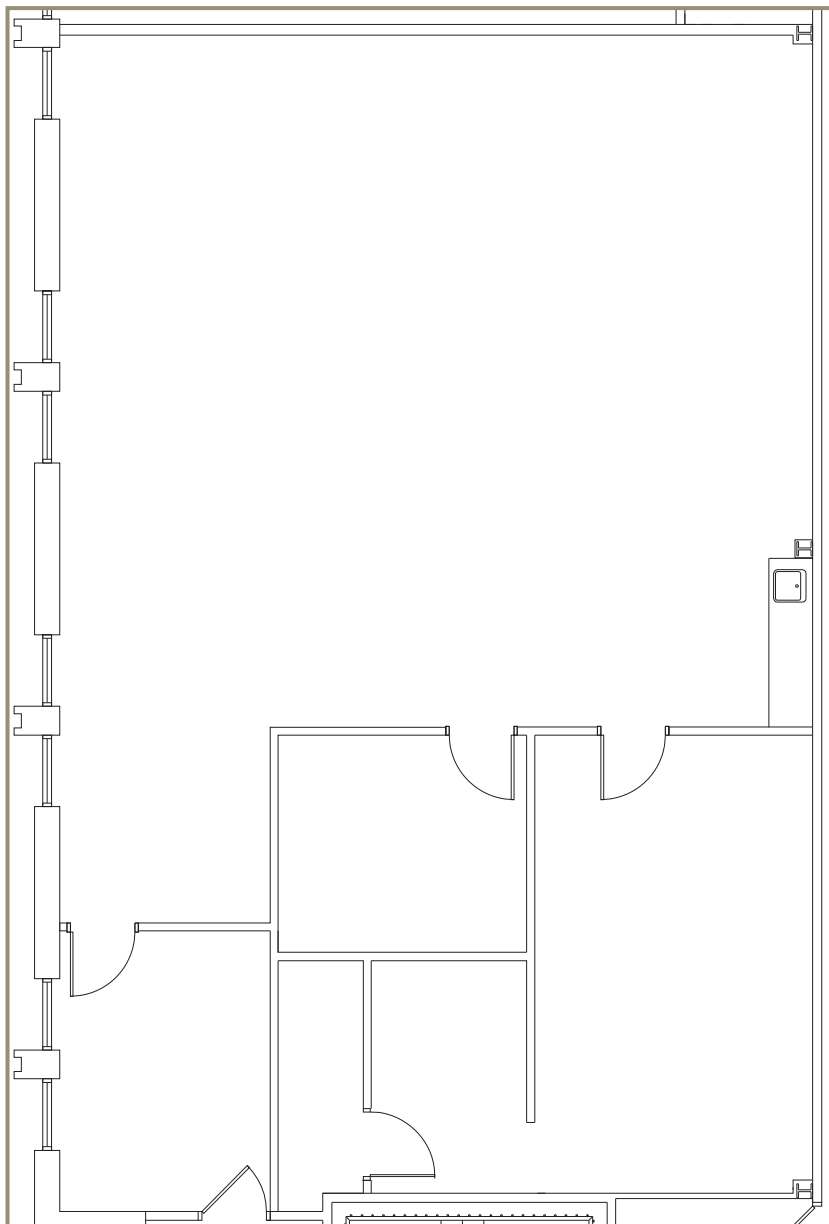

SUITE 103

4050 Rio Bravo Drive, EL PASO-WEST/CENTRAL

IMMEDIATELY AVAILABLE FOR LEASE APPROX. 2,270 RSF PROFESSIONAL OFFICE

LARGE CLASS A OFFICE

- Conveniently Located On First Floor Adjacent to Building Main Entrance
- Secure, Large Reception/Waiting Room
- Two Spacious Multi-Use Rooms
- Spacious Work Area for Cubicles with Large Windows and Great View
- Employee Break Area with Sink
- Private Office
- Additional Storage