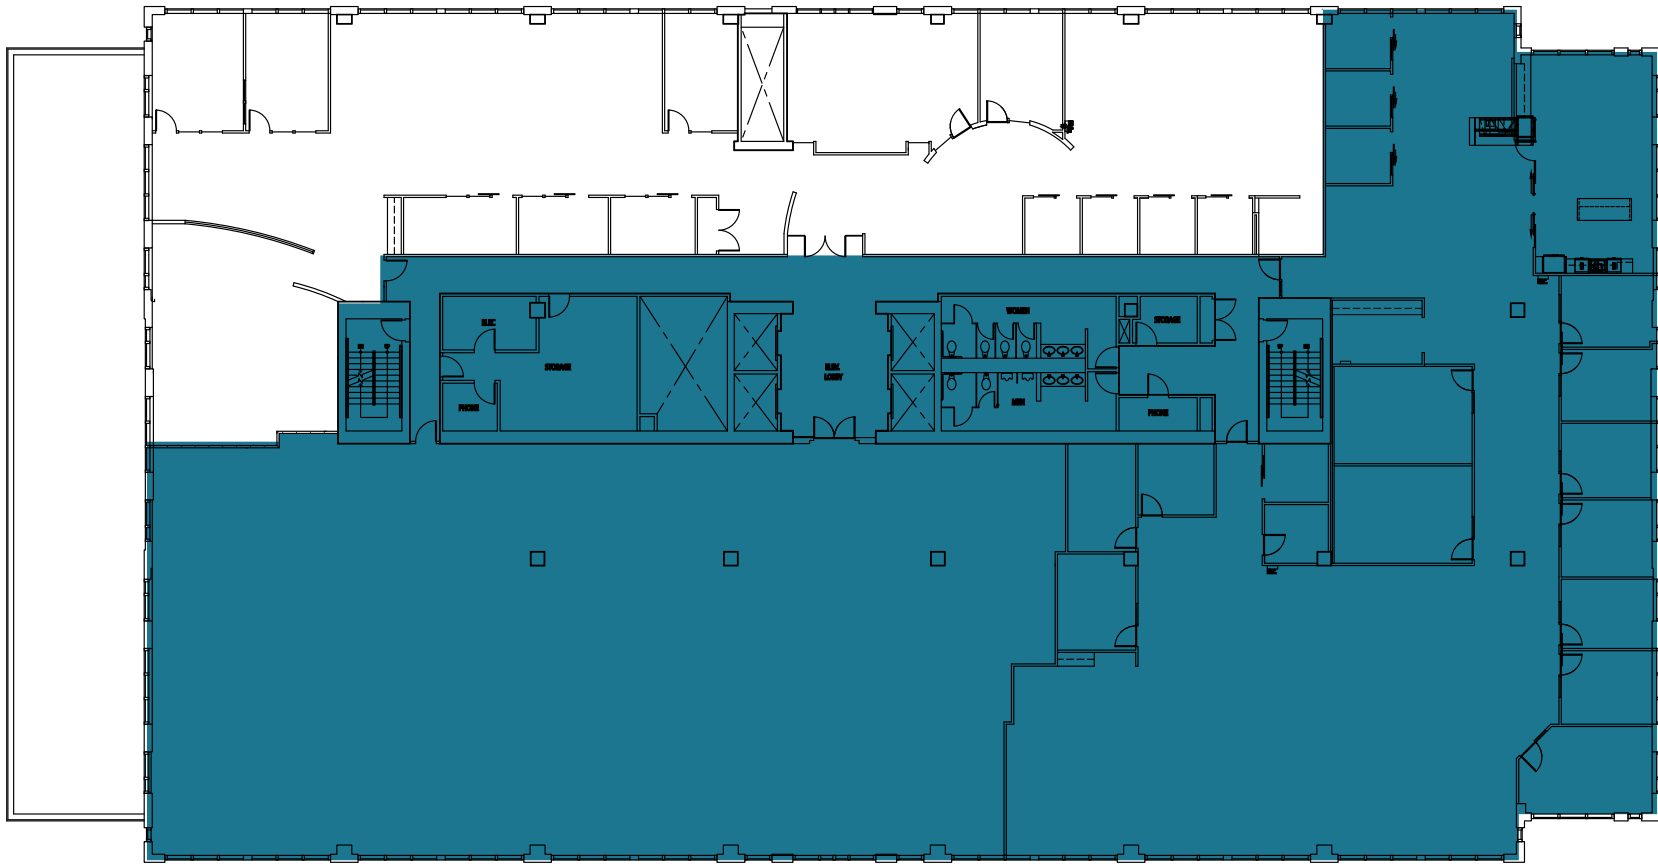

Suite 820

8,332 RSF

Seattle's new waterfront at your doorstep

WATERFRONT PLACE

1001 WESTERN AVENUE SEATTLE, WA 98104

CLEITA HARVEY
+1 206 607 1794
cleita.harvey@jll.com

JIM ALLISON
+1 206 607 1787
jim.allison@jll.com