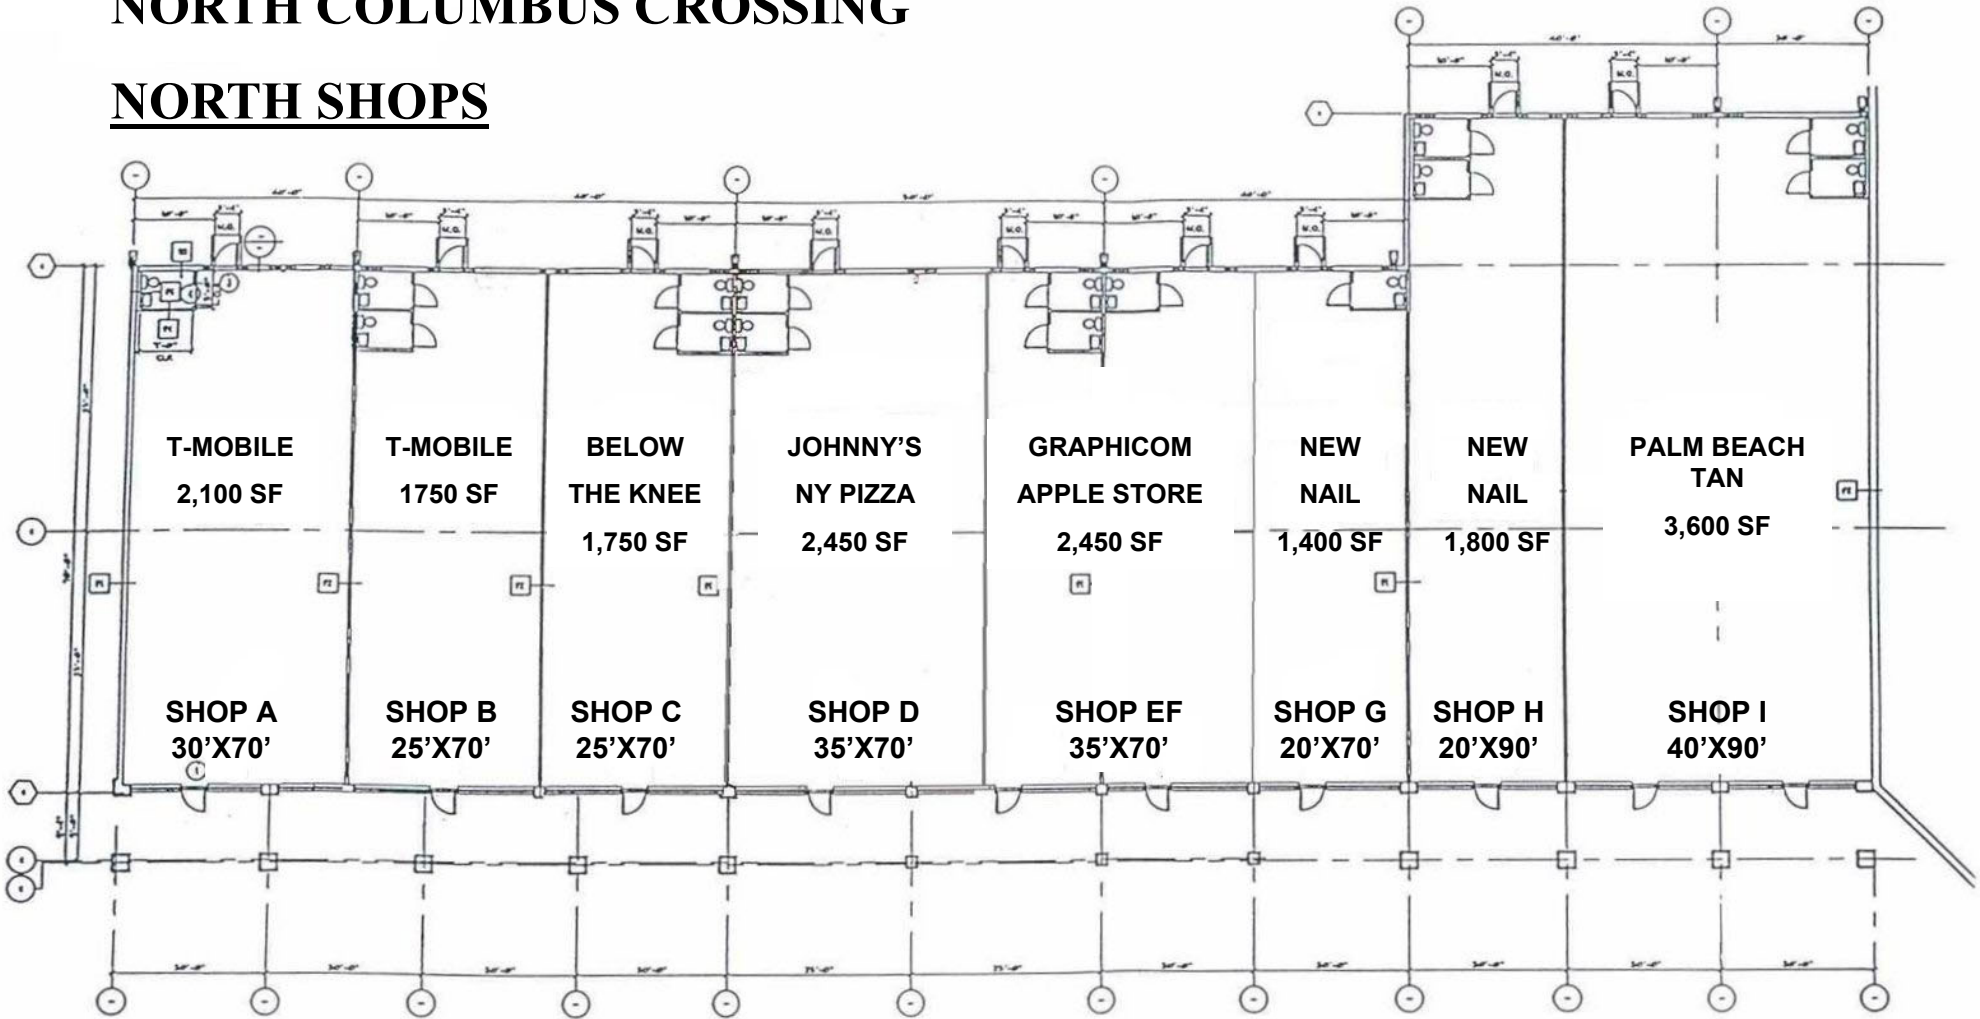

- **1,400 SF AVAILABLE**
- **60,000 SF WINN DIXIE ANCHOR**
- **117,000 SF LOWES ANCHOR**
- **MAJOR THOROUGHFARE**

**GDOT 2023 AADT**

Veterans Pkwy (North):	33,500
Veterans Pkwy (South):	27,900

**INFORMATION:**  
 ROY MARTIN 770 377-6343  
[bmartin@sofranpartners.com](mailto:bmartin@sofranpartners.com)

# NORTH COLUMBUS CROSSING

## NORTH SHOPS

1 FLOOR PLAN  
1/4" = 1'-0"

2 EXTERIOR ELEVATION  
1/4" = 1'-0"

## SOUTH SHOPS

FLOOR PLAN

1/4" = 1'-0"

EXTERIOR ELEVATION

1/4" = 1'-0"