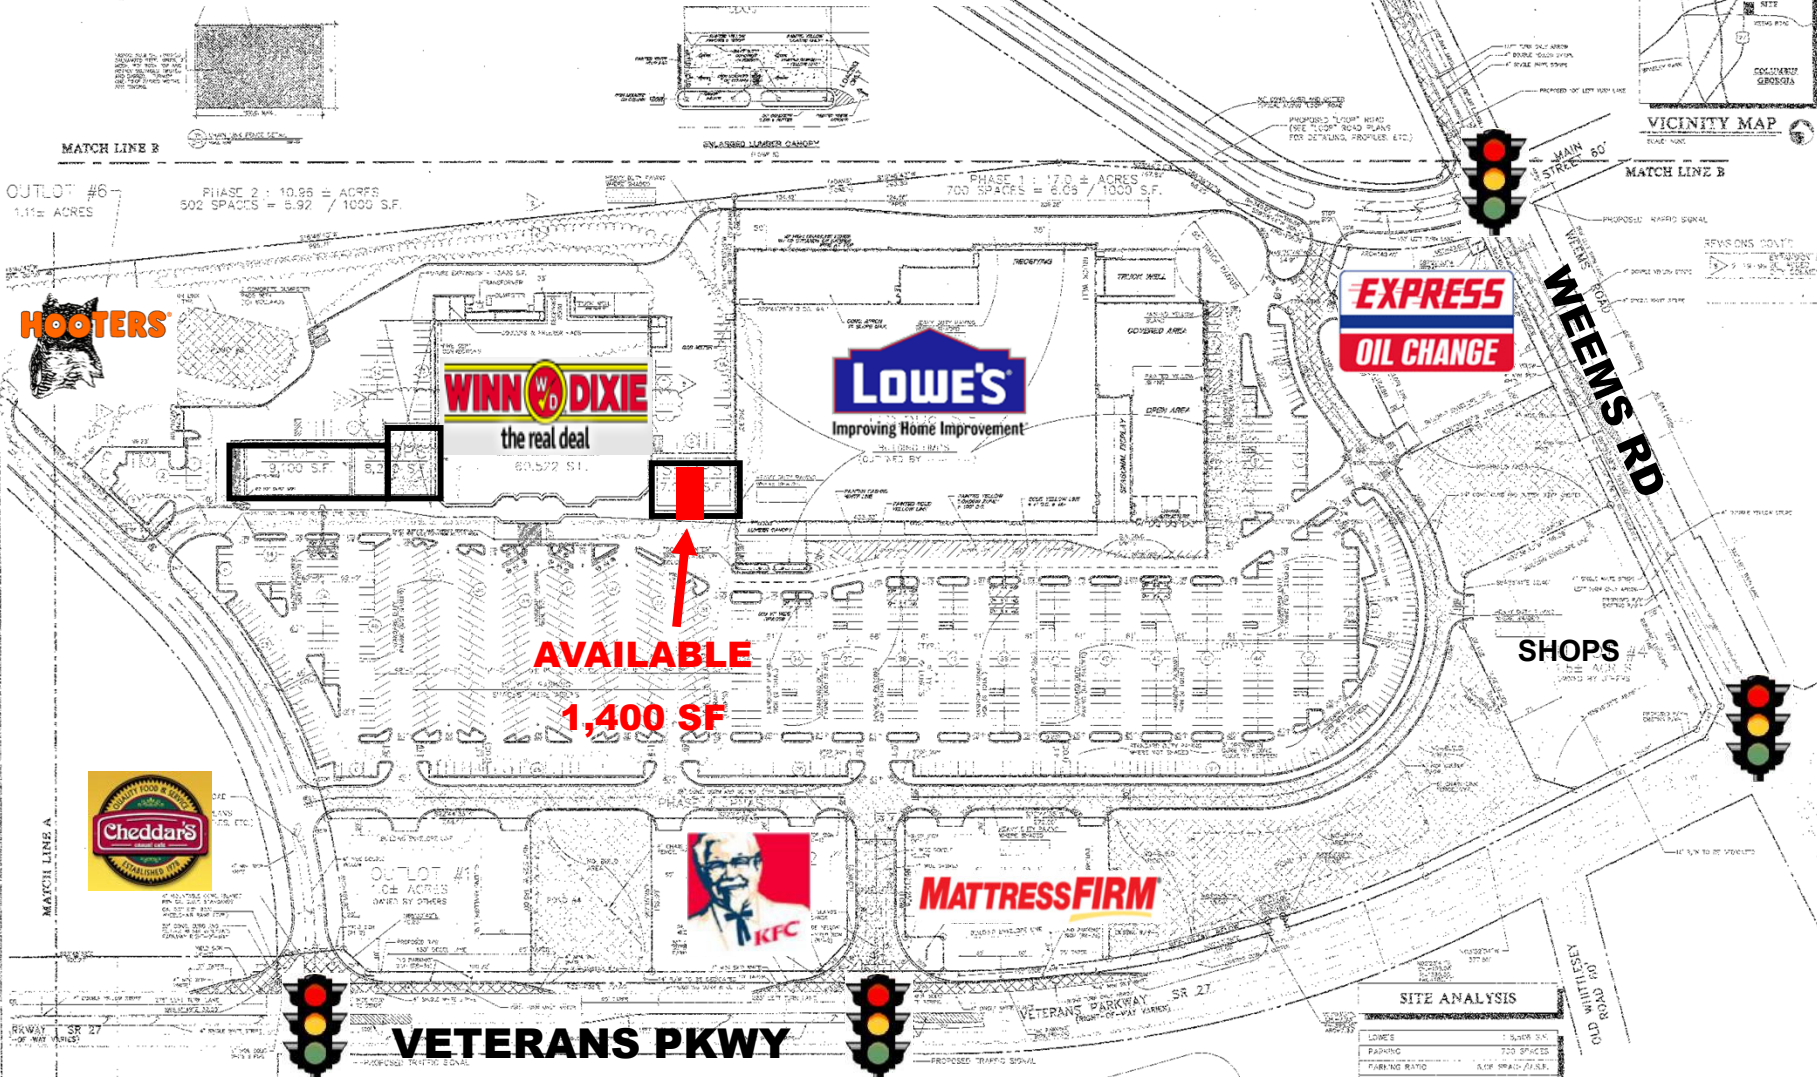

NORTH COLUMBUS CROSSING SHOPPING CENTER

6770 Veterans Pkwy, Columbus, GA 31909

ROBERTSON LOIA ROOF
ARCHITECTS & ENGINEERS
ATLANTA, GEORGIA