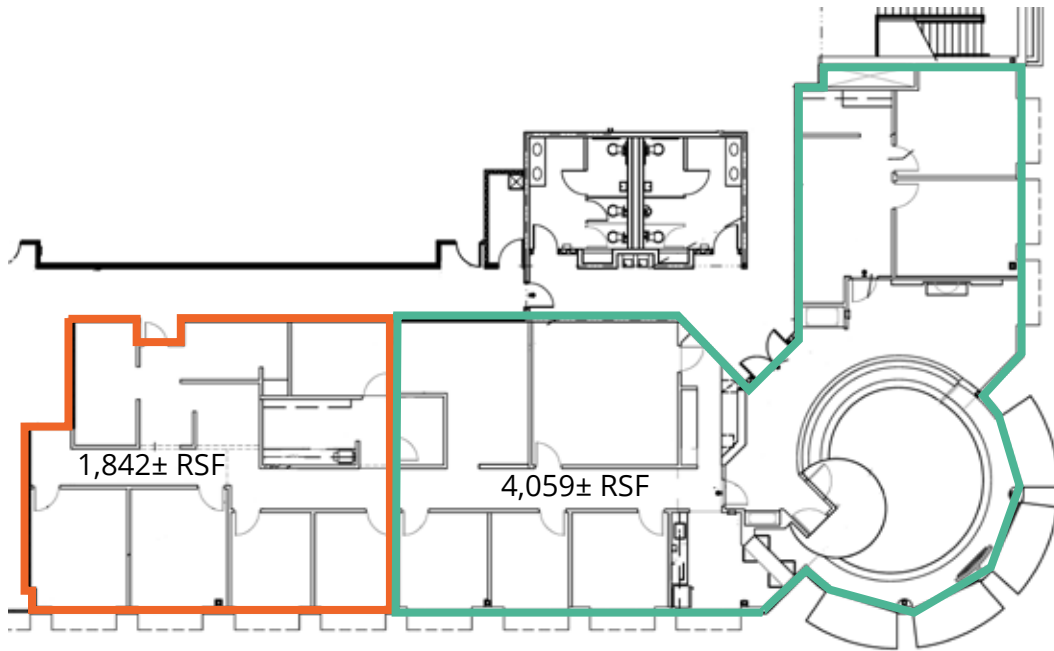

MOVE-IN READY SPACES

4/1,000 SF PARKING RATIO

**DUAL FEED POWER FROM
SEPARATE SUBSTATIONS**

STATE-OF-THE-ART FIBER OPTICS

- Modern-Loft feel
- Creative space with polished concrete floors
- Glass walls throughout
- High ceilings

1145 TOWN PARK AVENUE
SUITE 2225 - 1,638± SF
MOVE-IN READY