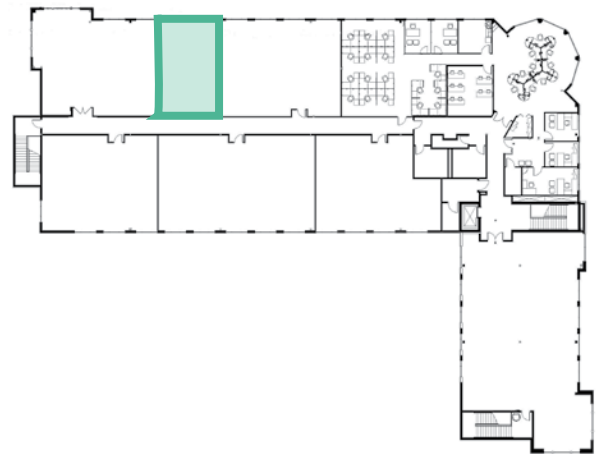

MOVE-IN READY SPACES

4/1,000 SF PARKING RATIO

**DUAL FEED POWER FROM
SEPARATE SUBSTATIONS**

STATE-OF-THE-ART FIBER OPTICS

- Modern-Loft feel
- Creative space with polished concrete floors
- Glass walls throughout
- High ceilings