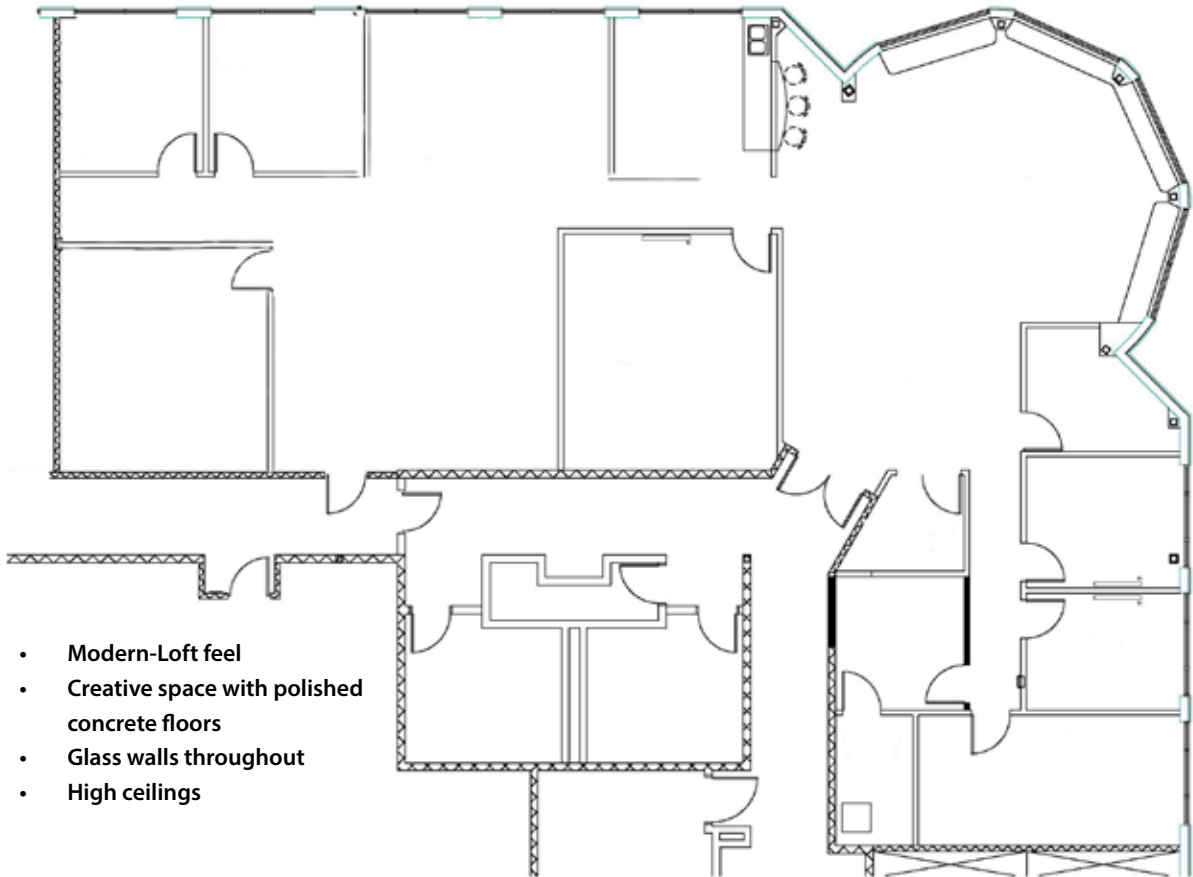

MOVE-IN READY SPACES

4/1,000 SF PARKING RATIO

**DUAL FEED POWER FROM
SEPARATE SUBSTATIONS**

STATE-OF-THE-ART FIBER OPTICS

- Modern-Loft feel
- Creative space with polished concrete floors
- Glass walls throughout
- High ceilings

1145 TOWN PARK AVENUE
SUITE 2225 - 1,638± SF
MOVE-IN READY