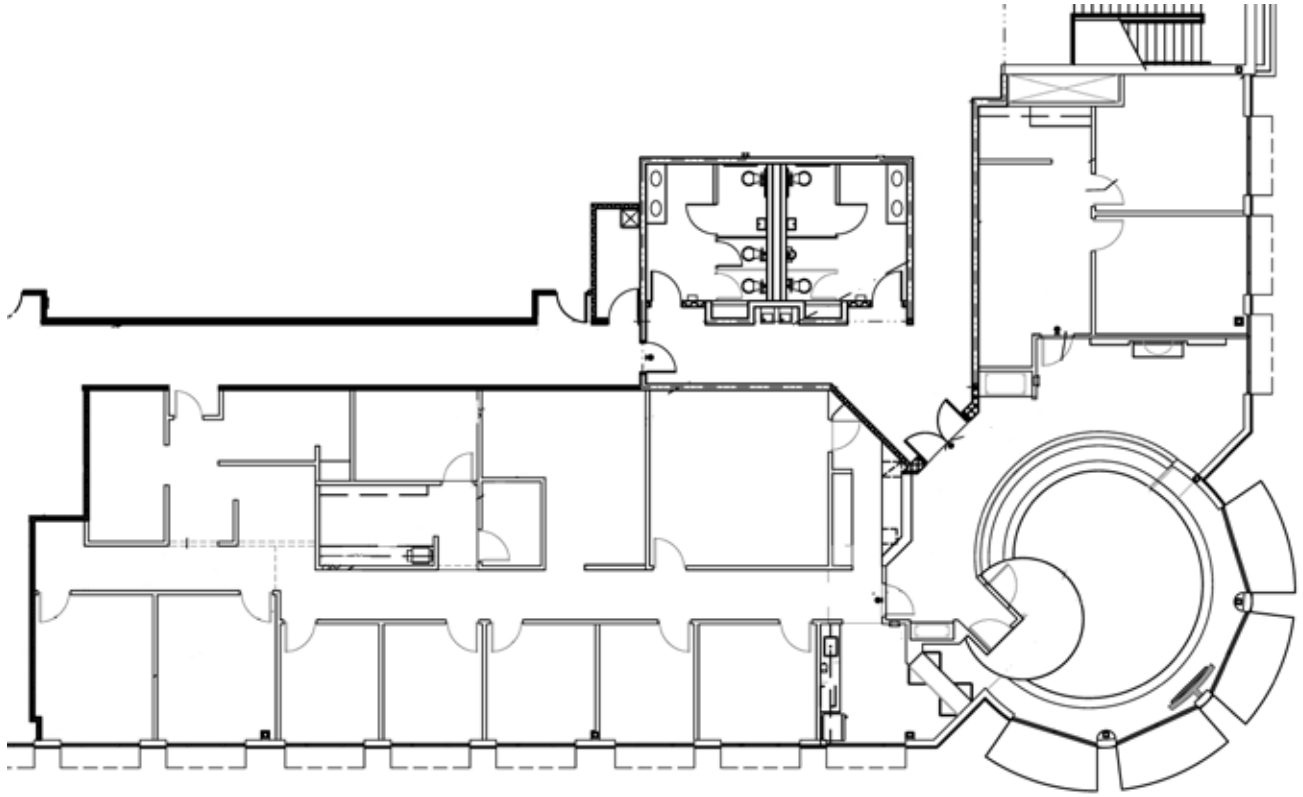

MOVE-IN READY SPACES

4/1,000 SF PARKING RATIO

**DUAL FEED POWER FROM
SEPARATE SUBSTATIONS**

STATE-OF-THE-ART FIBER OPTICS

- Modern-Loft feel
- Creative space with polished concrete floors
- Glass walls throughout
- High ceilings

1145 TOWN PARK AVENUE
SUITE 2225 - 1,638± SF
MOVE-IN READY