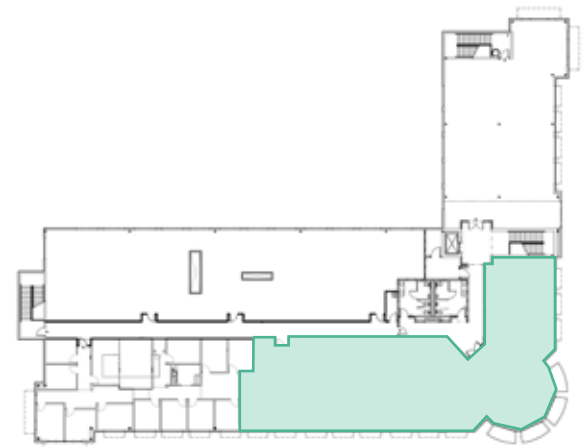

MOVE-IN READY SPACES

4/1,000 SF PARKING RATIO

**DUAL FEED POWER FROM
SEPARATE SUBSTATIONS**

STATE-OF-THE-ART FIBER OPTICS

- Modern-Loft feel
- Creative space with polished concrete floors
- Glass walls throughout
- High ceilings

1145 TOWN PARK AVENUE
SUITE 2225 - 1,638± SF
MOVE-IN READY