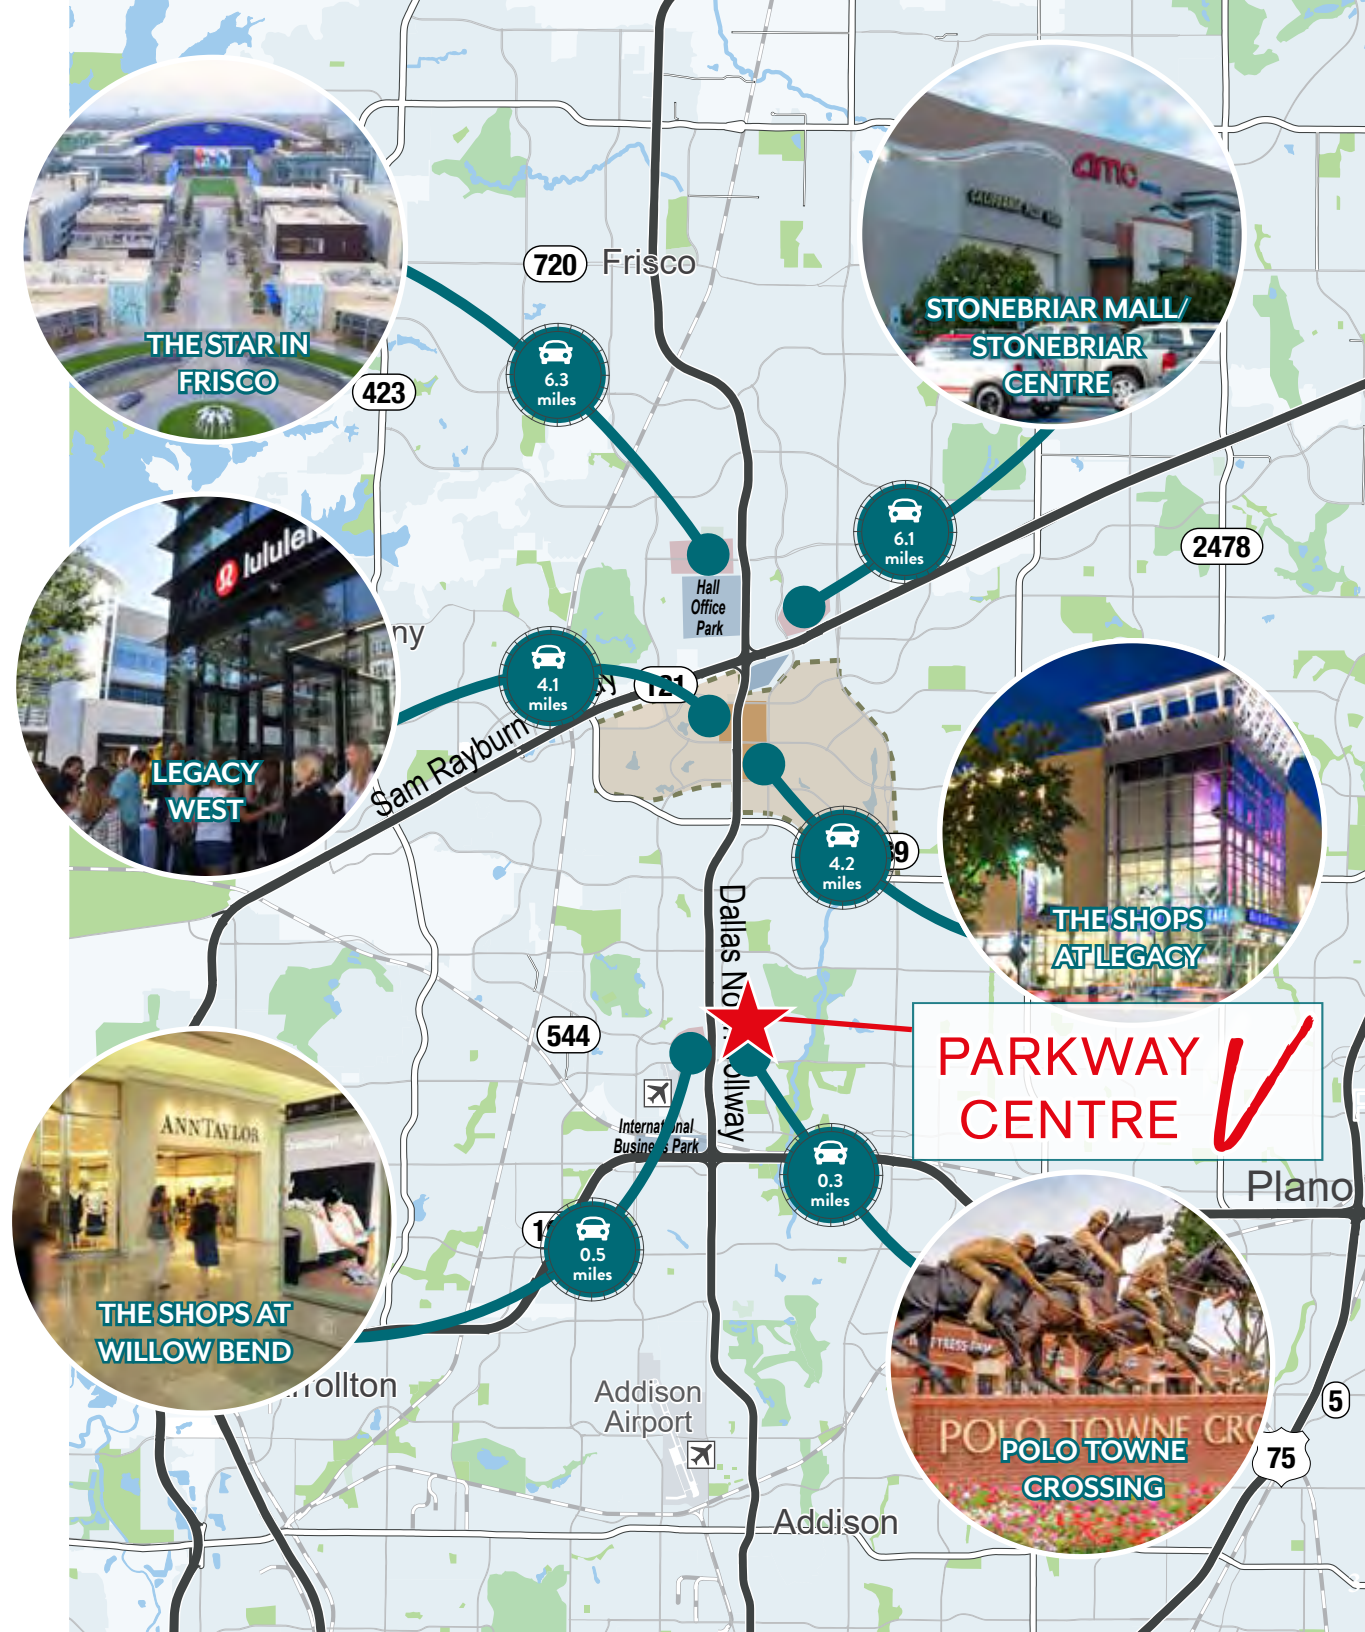

### THE STAR

- 5-acre Dallas Cowboys headquarters
- Ford Center - 12,000-seat indoor stadium
- Omni Frisco Luxury Hotel
- Over 35 restaurants, shops, and specialty services, including Lucchese, Dee Lincoln Prime, and The Cowboy Club

### LEGACY WEST & SHOPS OF LEGACY

- Luxury hotels including The Renaissance and Plano Marriott
- Numerous fine dining options including Del Frisco's Double Eagle Steakhouse, Fogo de Chao, Haywire, and many more
- Legacy Hall - 55,000 square foot food hall featuring over 20 eateries and bars
- Exceptional shopping including high-end brands such as Gucci, David Yurman, Lululemon, and Tiffany

### PROPERTY HIGHLIGHTS

- Locally owned, long-term asset
- On-site Property Management committed to quality customer service and tenant relationships
- Prime location - 20 minutes from DFW Airport with convenient access to major highways including SH 121, President George Bush Turnpike, and the Dallas North Tollway
- On-site security and banking
- Prominent building facade signage opportunities