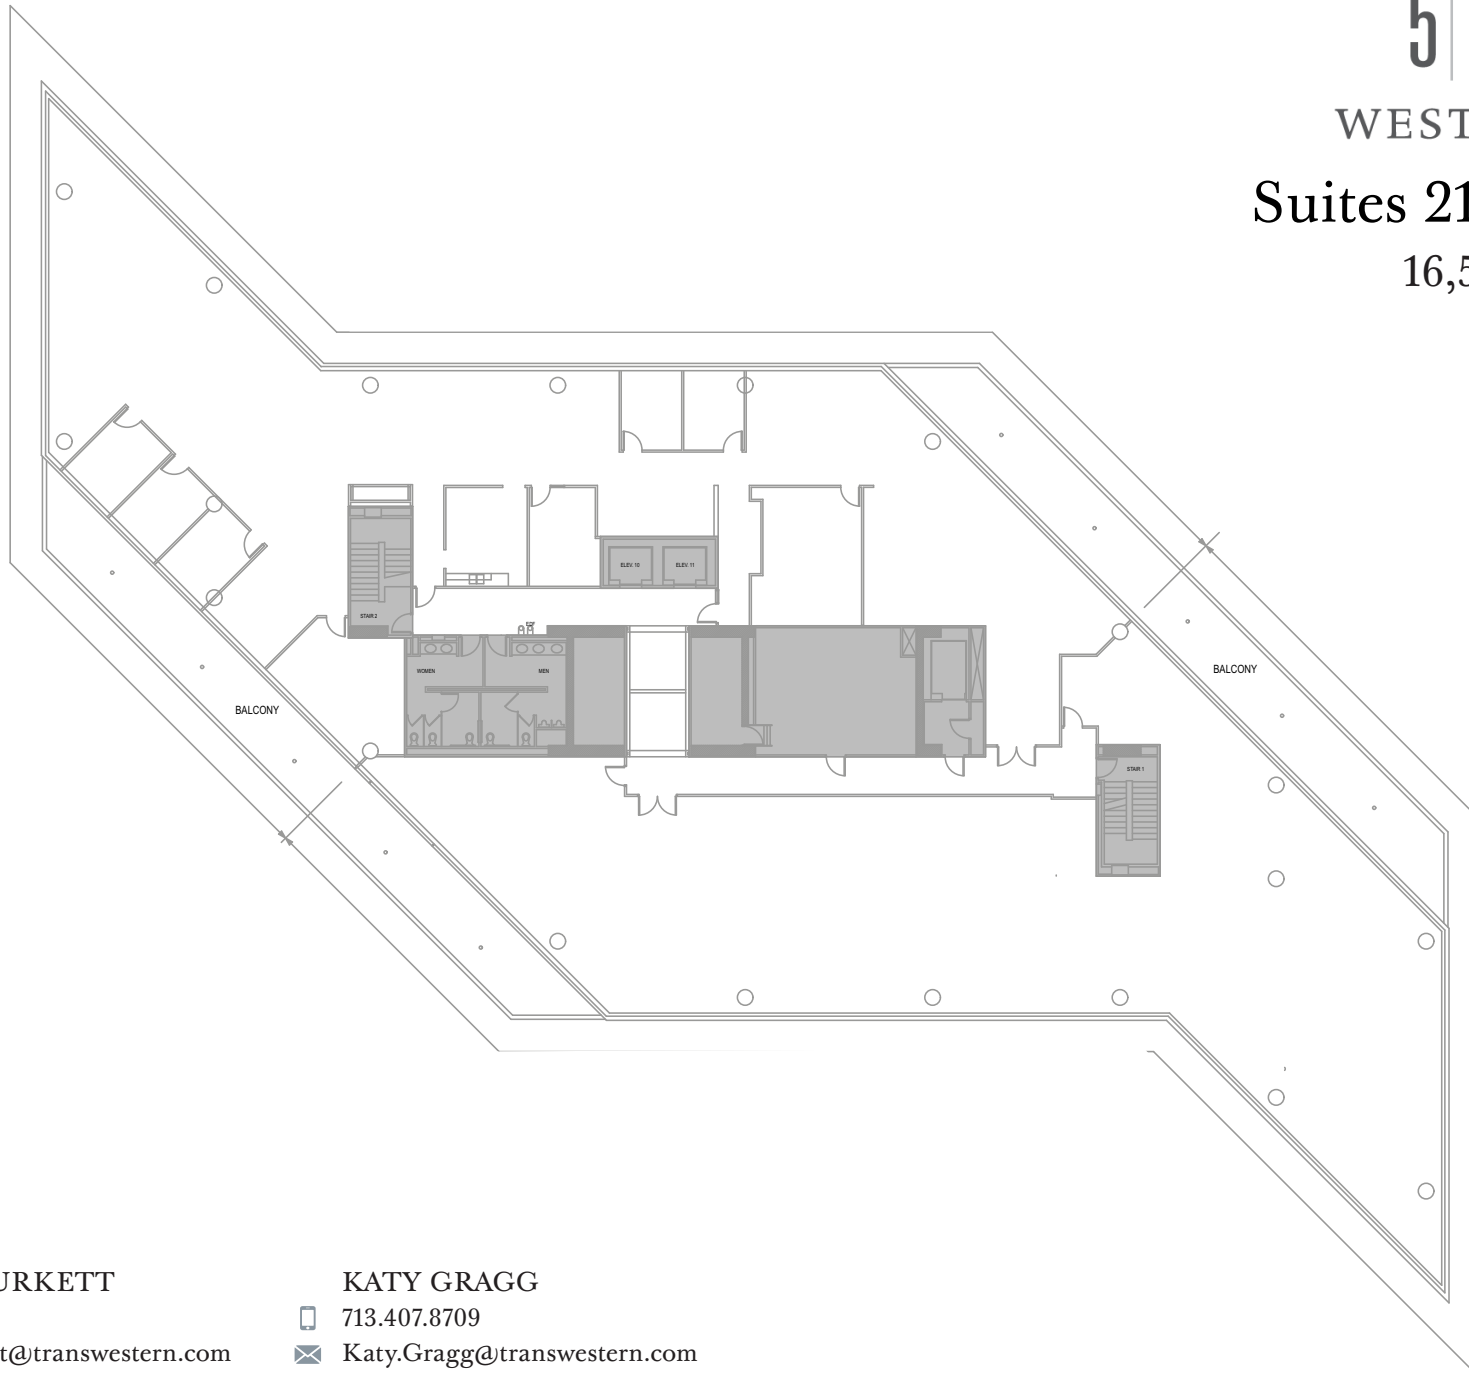

5|7|1|8

WESTHEIMER

Suites 2100 & 2150

16,560 SF

PARKER BURKETT

713.407.8716

Parker.Burkett@transwestern.com

KATY GRAGG