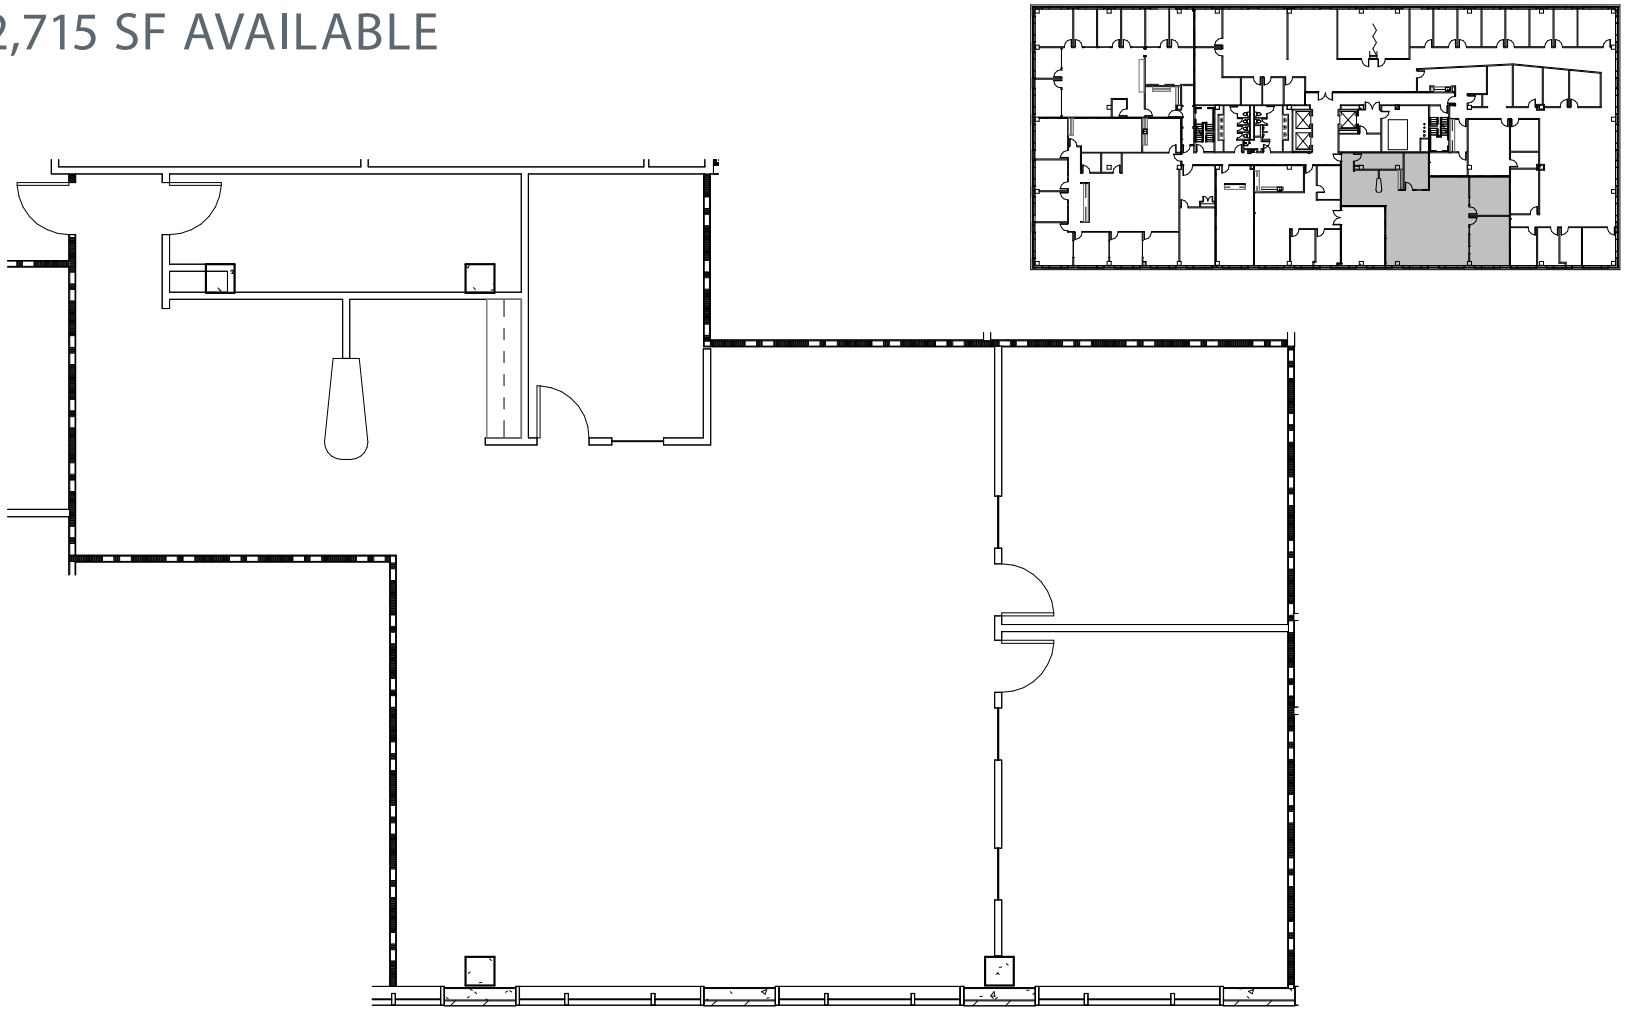

100 MILTON PARK

30000 MILL CREEK AVENUE | ALPHARETTA, GEORGIA 30022

SUITE 475 | 2,715 SF AVAILABLE

**AVISON
YOUNG**

Kirk Rich, CCIM, SIOR, Principal
770.916.6112
kirk.rich@avisonyoung.com

Chris Godfrey, Principal
404.865.3678
chris.godfrey@avisonyoung.com