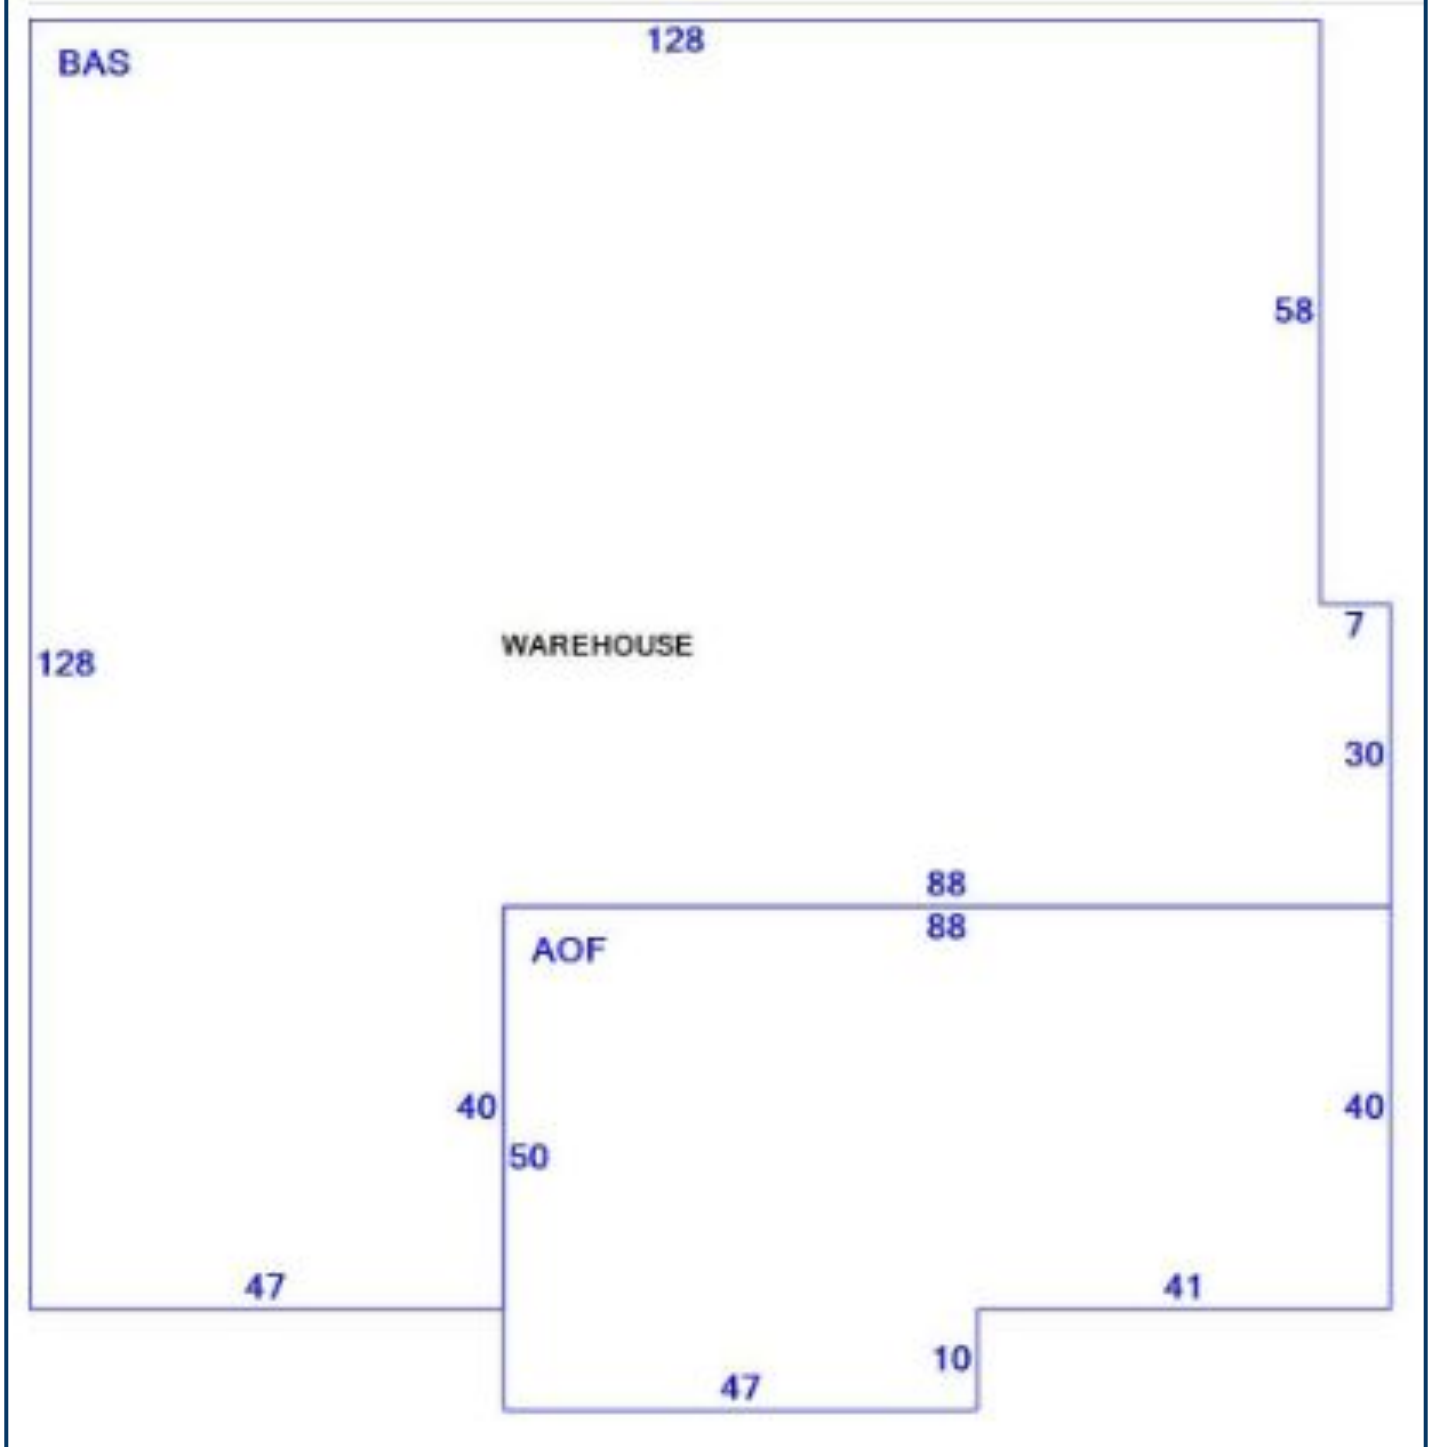

Building Layout