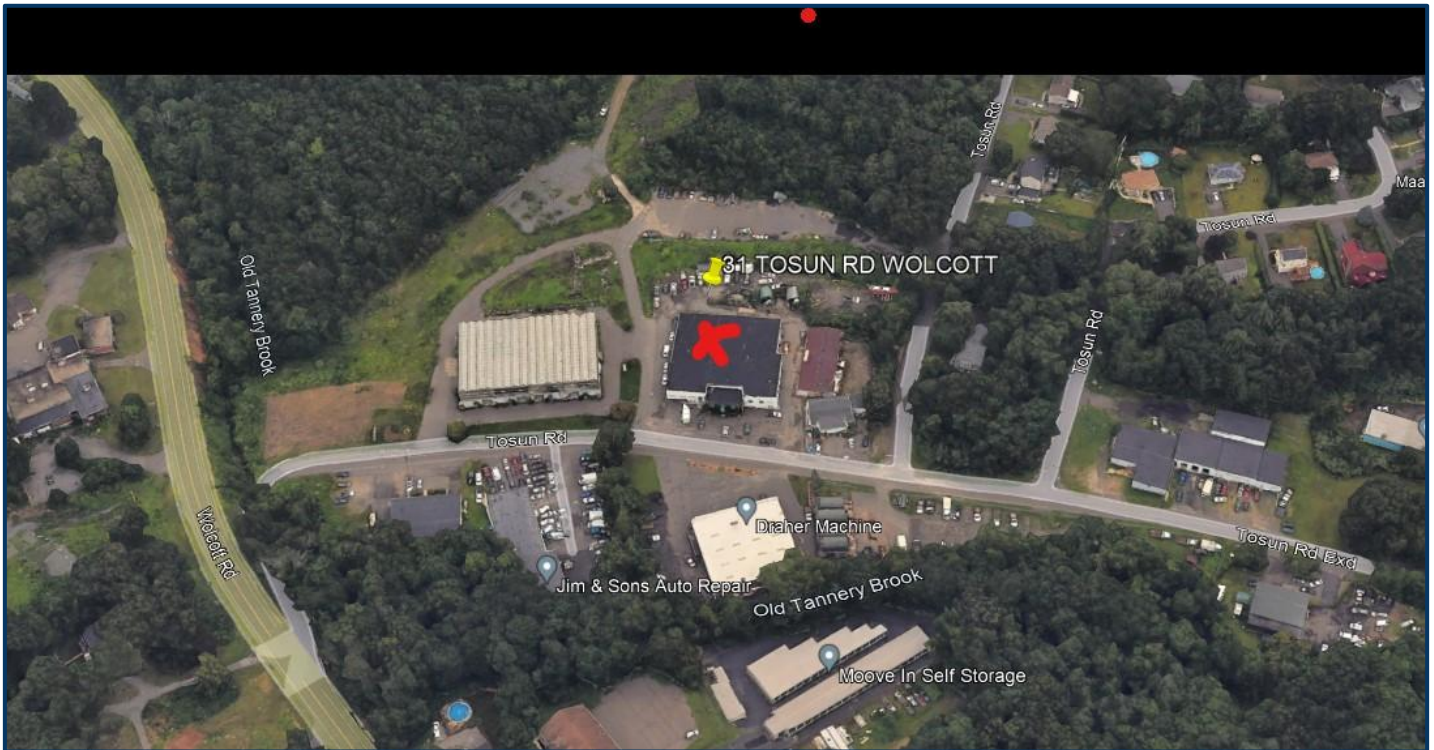

FOR LEASE

31 Tosun Road, Wolcott, CT 06716

MATTHEWS COMMERCIAL PROPERTIES

CONTACT: GERRY MATTHEWS 203-753-5800

MATTHEWS COMMERCIAL PROPERTIES LLC

819 Straits Tpke, Suite 3B

Middlebury, CT 06762

matthewscommercial.com