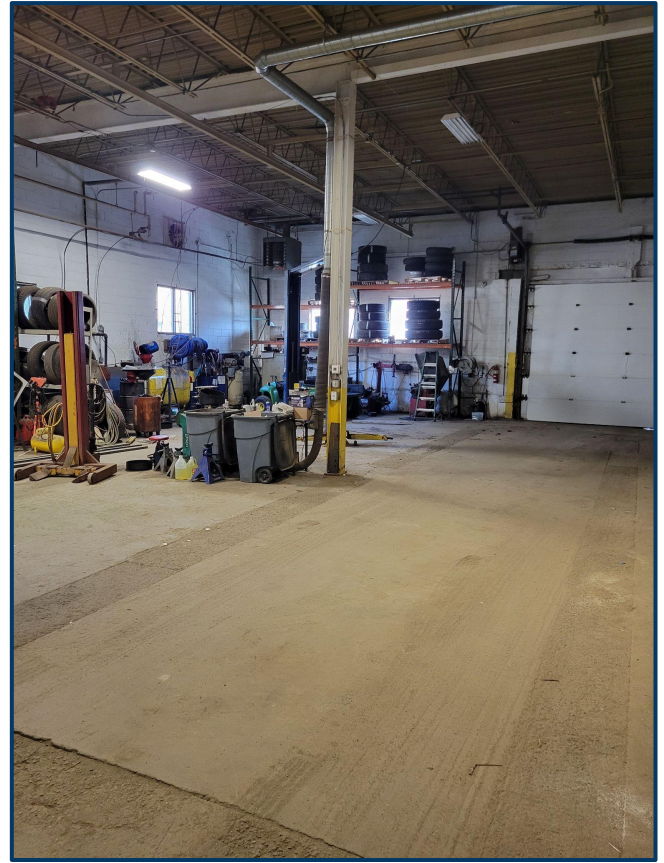

FOR LEASE

31 Tosun Road, Wolcott, CT 06716

MATTHEWS COMMERCIAL PROPERTIES

CONTACT: GERRY MATTHEWS 203-753-5800

MATTHEWS COMMERCIAL PROPERTIES LLC
819 Straits Tpke, Suite 3B
Middlebury, CT 06762
matthewscommercial.com