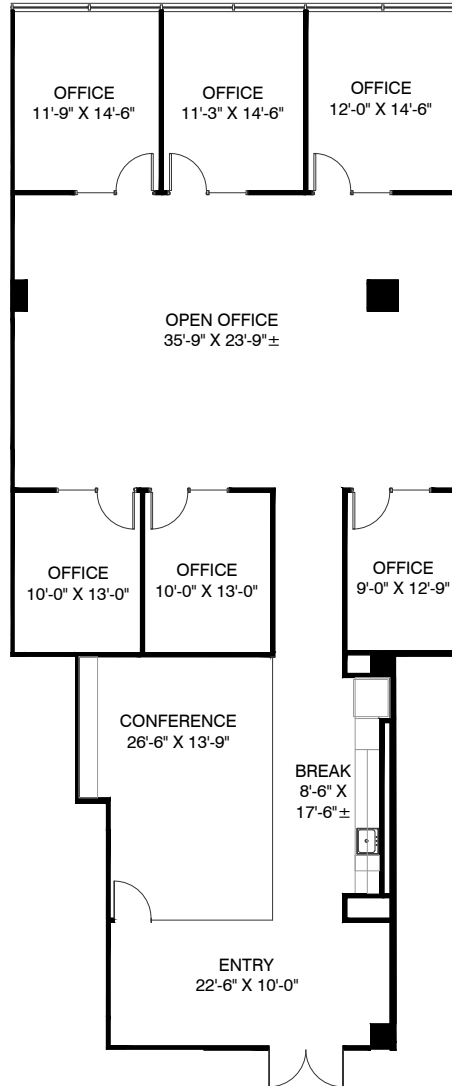

SUITE 2325 | 3,295 RSF

CARPET INSTALL IMAGE

PAINT

TILE FLOOR

DECORATIVE BACKSPLASH

BACKSPLASH INSTALL IMAGE

QUARTZ COUNTERTOP

ACCENT CARPET