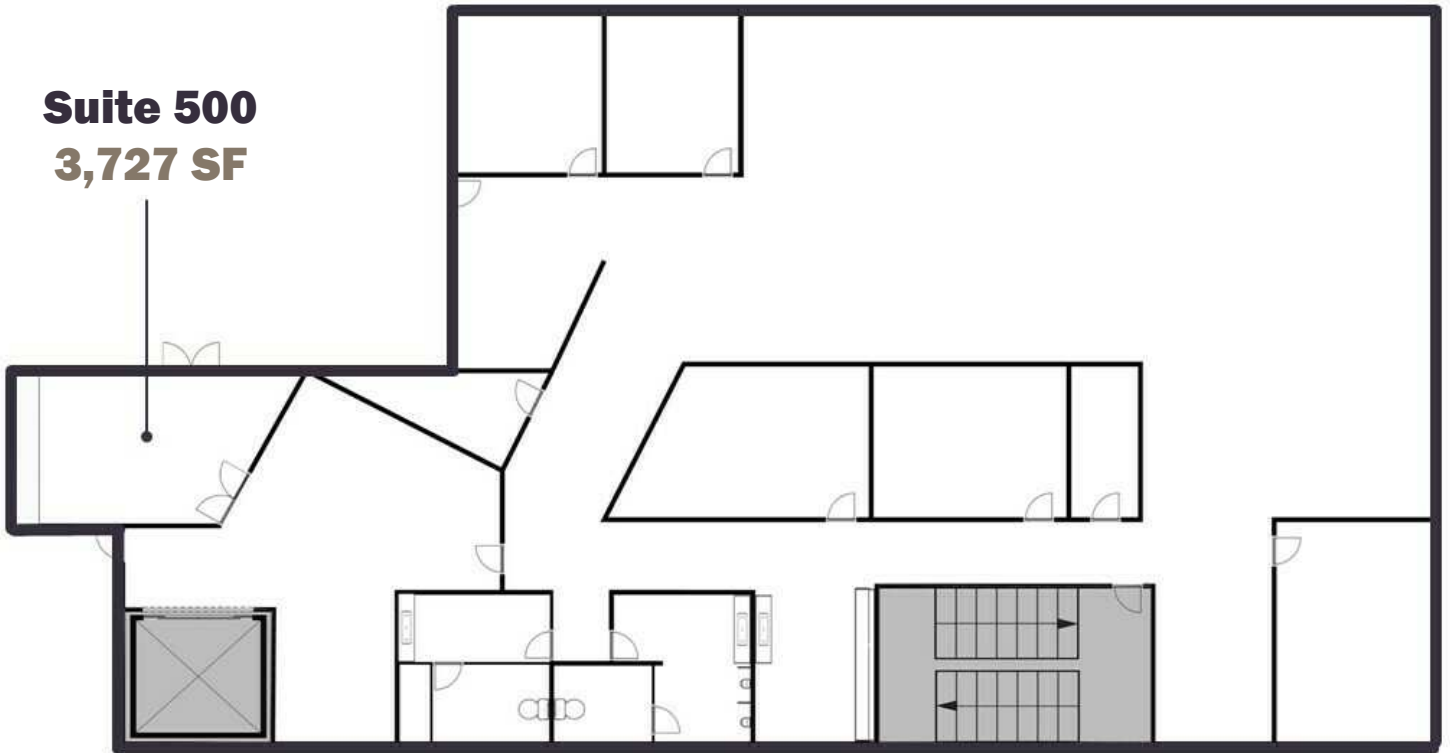

HISTORIC HIBBARD BUILDING

19 South Tejon Street, Colorado Springs, CO 80903

Office Building For Lease

Suite 500
3,727 SF

TIM AGEE

719.200.2735

tim@miramontcre.com

SIMON PENNER

719.229.1585

simon@miramontcre.com