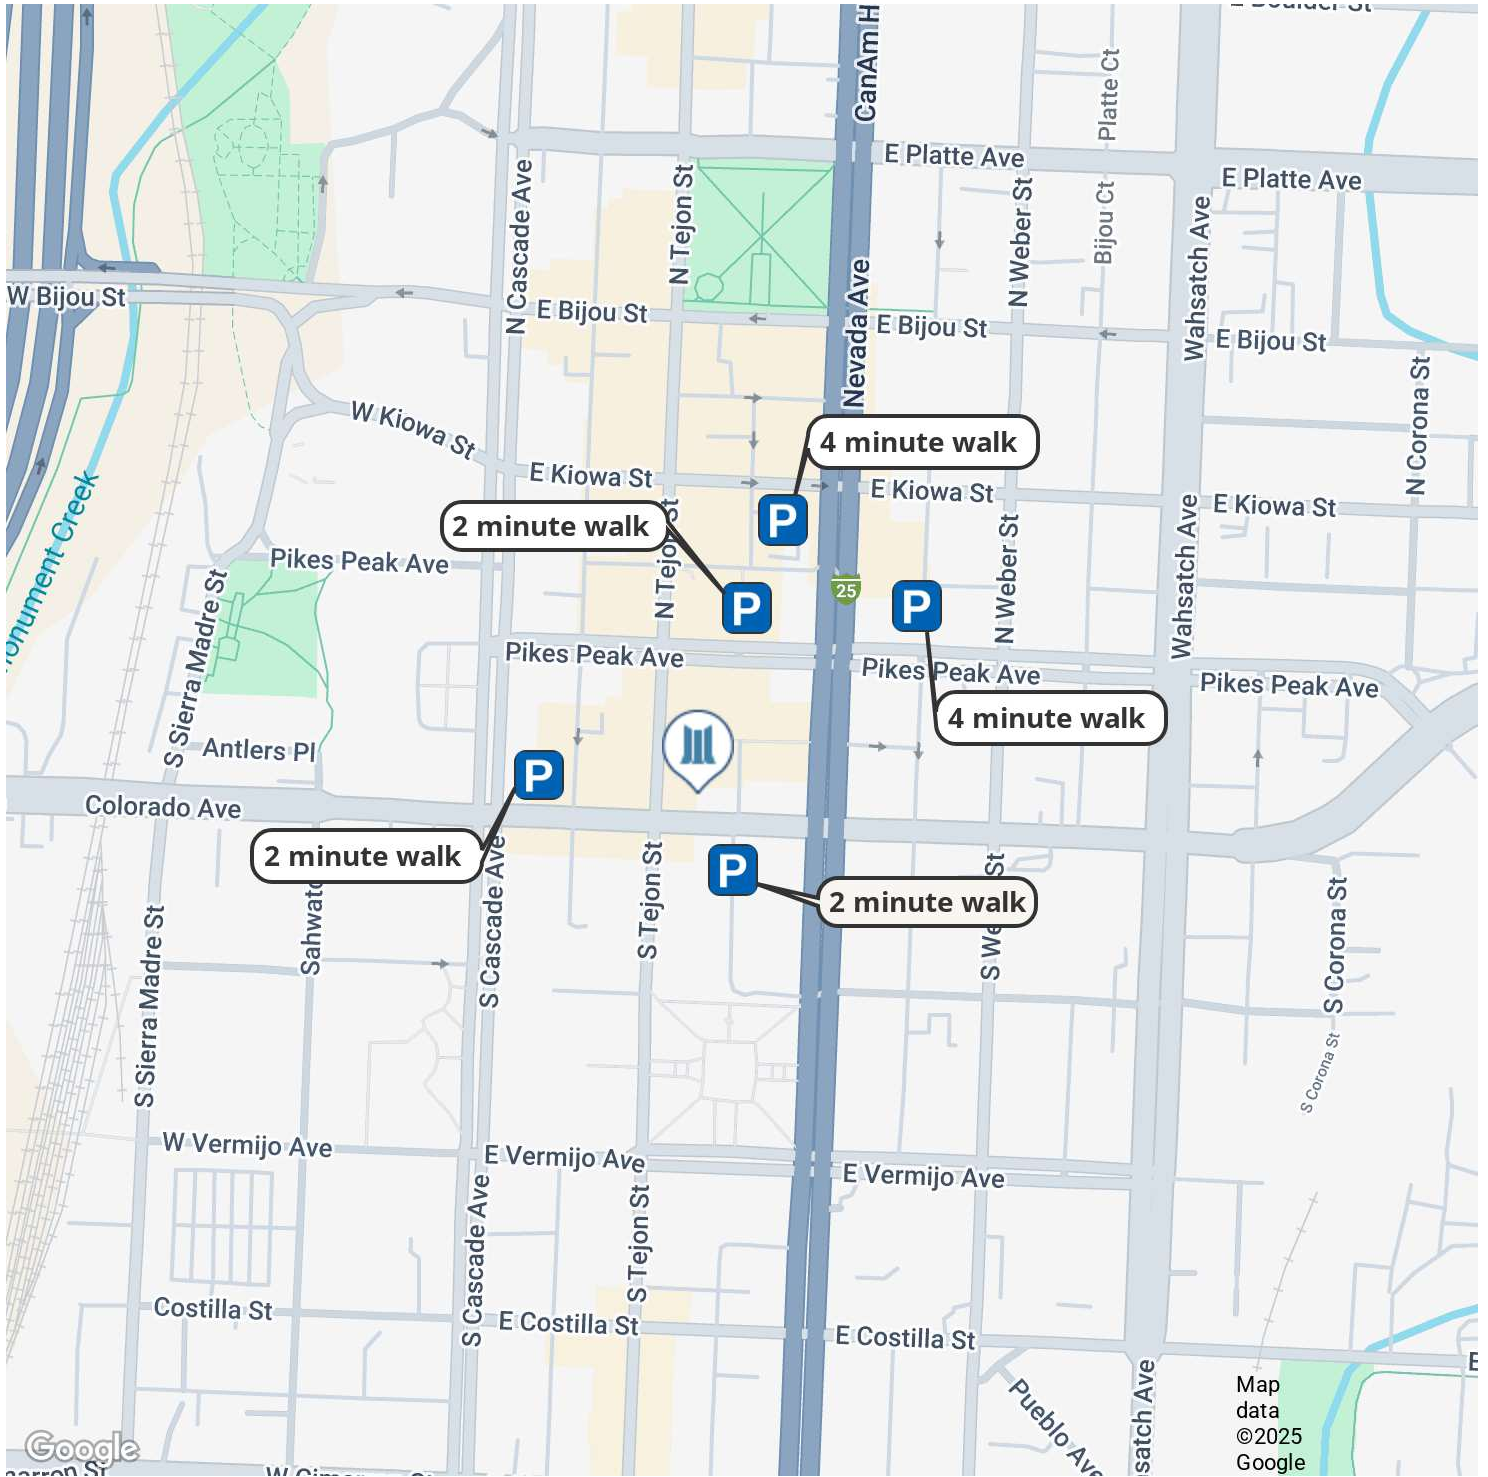

HISTORIC HIBBARD BUILDING

19 South Tejon Street, Colorado Springs, CO 80903

Office Building For Lease

TIM AGEE

719.200.2735

tim@miramontcre.com

SIMON PENNER

719.229.1585

simon@miramontcre.com