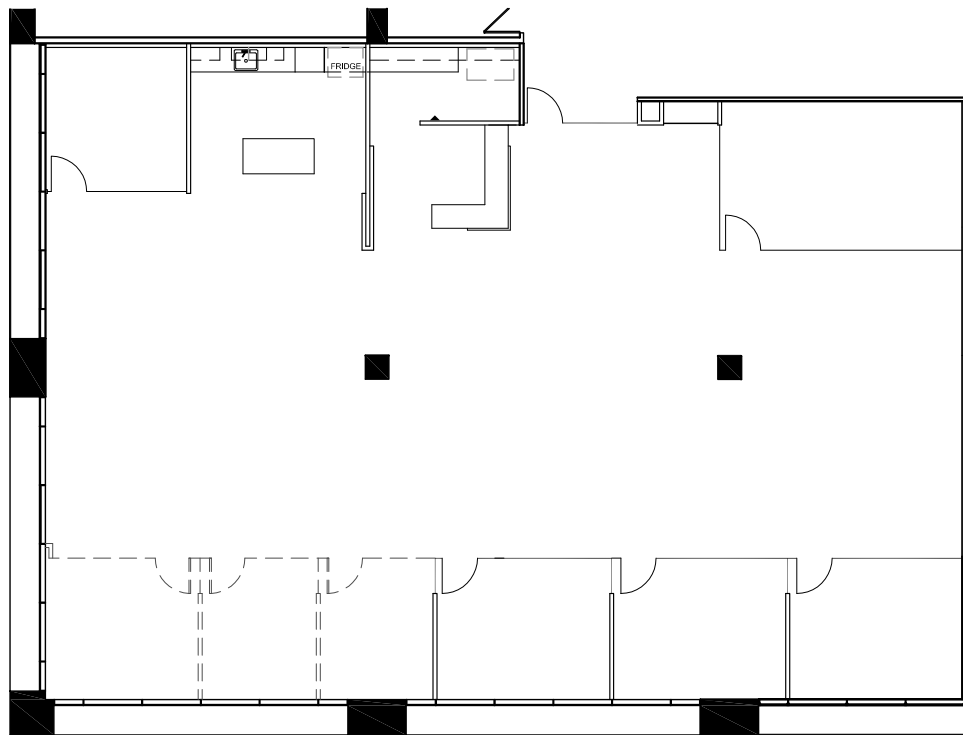

2201 E CAMELBACK ROAD, PHOENIX, ARIZONA 85016

SUITE 605 | ±4,823 SF RSF

CHRIS WALKER
Executive Managing Director
+1 602 224 4466
chris.walker@cushwake.com

MIKE BEALL
Executive Managing Director
+1 602 224 4426
mike.beall@cushwake.com