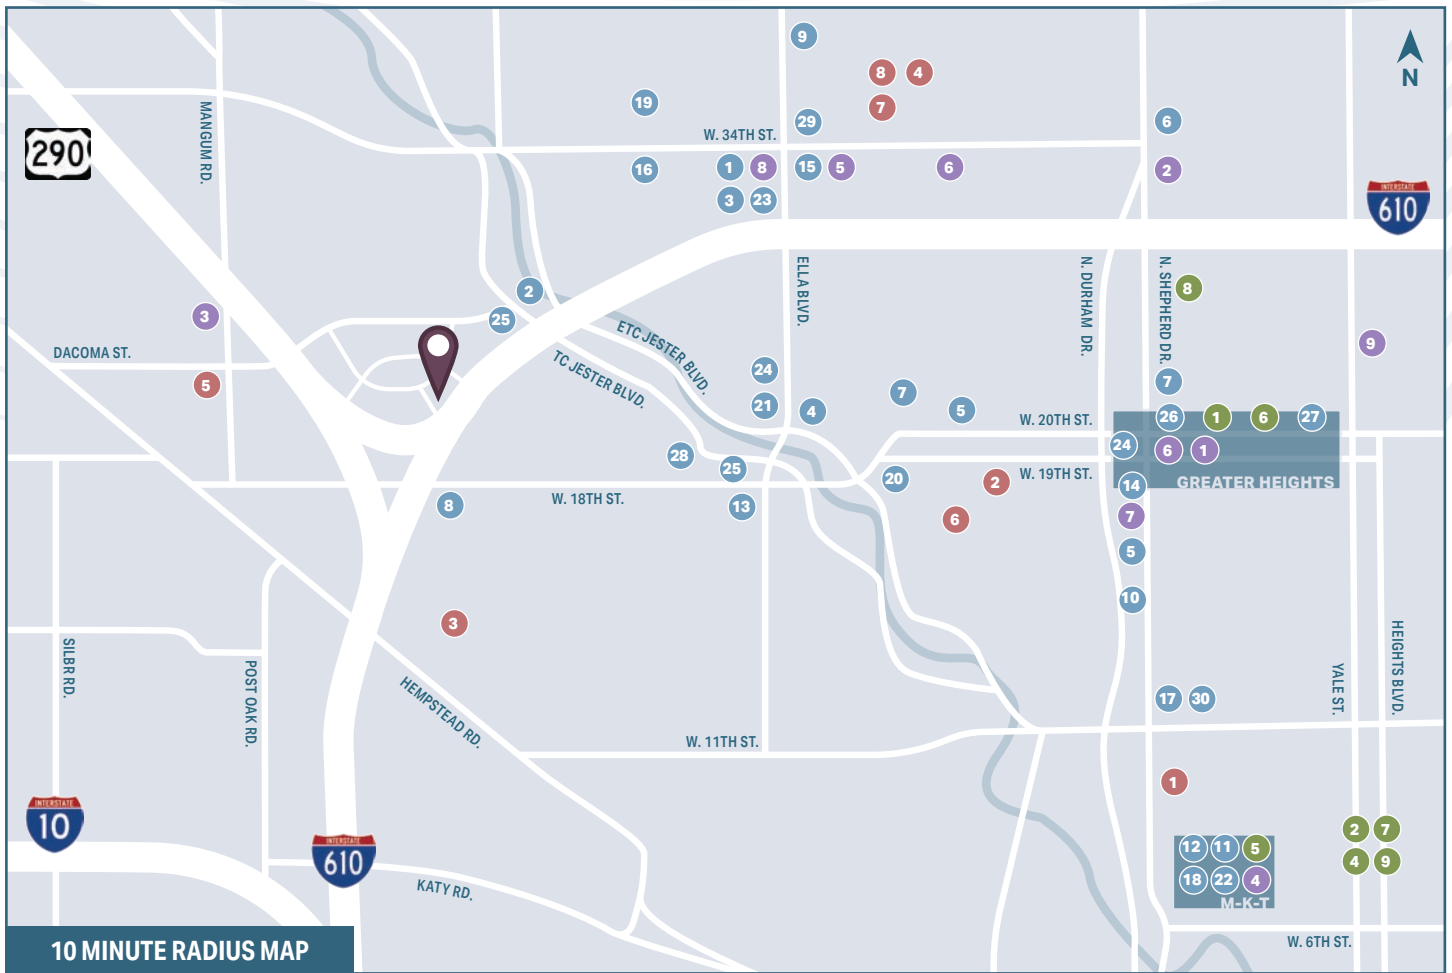

BROOKHOLLOW CENTRAL

2800

GOOD THINGS COME IN THREES

Situated on a 10-acre site at Highway 290 and the 610 Loop, Brookhollow Central offers quick access in and out of the city. All of Houston's major business centers are in close proximity, with Downtown Houston and the Galleria area being just a 10-minute drive. Whether you're seeking a diverse selection of eateries, retail offerings, or other services, you'll find it all within a five-mile radius of Brookhollow Central's three office buildings.

ALL ROADS LEAD TO BROOKHOLLOW

At Brookhollow Central, convenience is key. Some of Houston's hottest neighborhoods are just minutes away. Newly revitalized Oak Forest, Garden Oaks, Spring Branch, Timbergrove and The Heights offer an abundance of popular restaurants and retail within easy reach. A strategically placed U-Turn in front of the buildings provides a quick entrance onto the 610 Loop, allowing you to access downtown Houston or The Woodlands with ease.

10 MINUTE RADIUS MAP

AMENITIES WITHIN A 10 MINUTE DRIVE

● RESTAURANTS

- | | | |
|----------------------------|---------------------|---------------------------|
| 1. ALADDIN | 11. HIGHLINE PARK | 21. RAINBOW LODGE |
| 2. ANTONE'S | 12. HOMESTEAD | 22. RAKKAN RAMEN |
| 3. BB'S TEX ORLEANS | 13. HUGHIE'S | 23. SAIGON HUSTLE |
| 4. CAVATORE | 14. LA LUCHA | 24. SUPERICA |
| 5. CEDAR CREEK BAR & GRILL | 15. LES BA'GET | 25. TACOS DONA LENA |
| 6. COTTONWOOD | 16. LOCAL TABLE | 26. THE BURGER JOINT |
| 7. CRISP | 17. LORO | 27. THE RICE BOX |
| 8. DEMERIS BAR-B-Q | 18. MENDOCINO FARMS | 28. THE SPAGHETTI WESTERN |
| 9. GATLIN'S BBQ | 19. MILLIE'S | 29. THE UNION KITCHEN |
| 10. HEIGHTS BIER GARTEN | 20. PRESLEE'S | 30. TRATTORIA SOFIA |

● BREWERIES & DISTILLERIES

1. ELDER SON BREWING
2. EUREKA HEIGHTS BREW
3. FOR THE CULTURE BREWING
4. GREAT HEIGHTS BREWING
5. KARBACH BREWING
6. NEW MAGNOLIA BREWING
7. WALKING STICK BREWING
8. WILLIAM PRICE DISTILLING