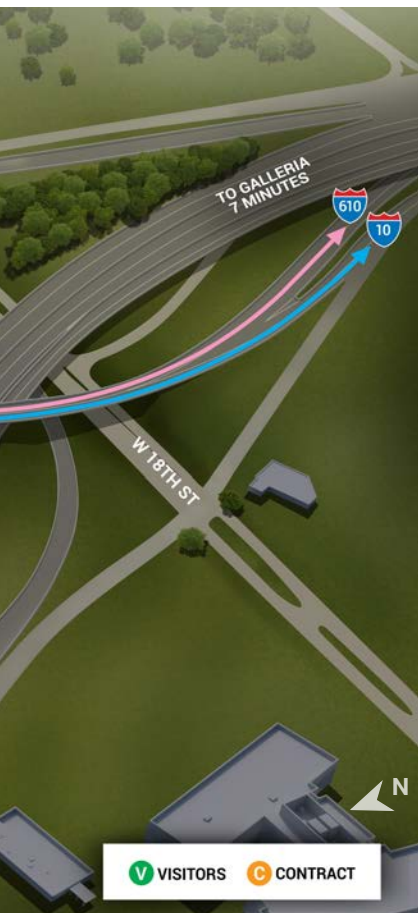

AMENITIES WITHIN A 10 MINUTE DRIVE

● RESTAURANTS

1. ALADDIN	11. HIGHLINE PARK	21. RAINBOW LODGE
2. ANTONE'S	12. HOMESTEAD	22. RAKKAN RAMEN
3. BB'S TEX ORLEANS	13. HUGHIE'S	23. SAIGON HUSTLE
4. CAVATORE	14. LA LUCHA	24. SUPERICA
5. CEDAR CREEK BAR & GRILL	15. LES BA'GET	25. TACOS DONA LENA
6. COTTONWOOD	16. LOCAL TABLE	26. THE BURGER JOINT
7. CRISP	17. LORO	27. THE RICE BOX
8. DEMERIS BAR-B-Q	18. MENDOCINO FARMS	28. THE SPAGHETTI WESTERN
9. GATLIN'S BBQ	19. MILLIE'S	29. THE UNION KITCHEN
10. HEIGHTS BIER GARTEN	20. PRESLEE'S	30. TRATTORIA SOFIA

● COFFEE & BREAKFAST

1. BOOMTOWN COFFEE
2. DANDELION CAFE
3. KATZ COFFEE
4. LA LA LAND KIND CAFE
5. LUCE COFFEE ROASTERS
6. SLOWPOKES
7. SNOOZE
8. SUNDAY PRESS
9. TENFOLD COFFEE

● RETAIL & SERVICES

1. EMERSON ROSE HOME & GIFT
2. FORTH & NOMAD
3. MANREADY MERCANTILE
4. MIZZEN + MAIN
5. RAY-BAN
6. SAINT LO BOUTIQUE
7. THE STUDIO BE
8. UPSCALE CLEANERS
9. WARBY PARKER

● BREWERIES & DISTILLERIES

1. ELDER SON BREWING
2. EUREKA HEIGHTS BREW
3. FOR THE CULTURE BREWING
4. GREAT HEIGHTS BREWING
5. KARBACH BREWING
6. NEW MAGNOLIA BREWING
7. WALKING STICK BREWING
8. WILLIAM PRICE DISTILLING