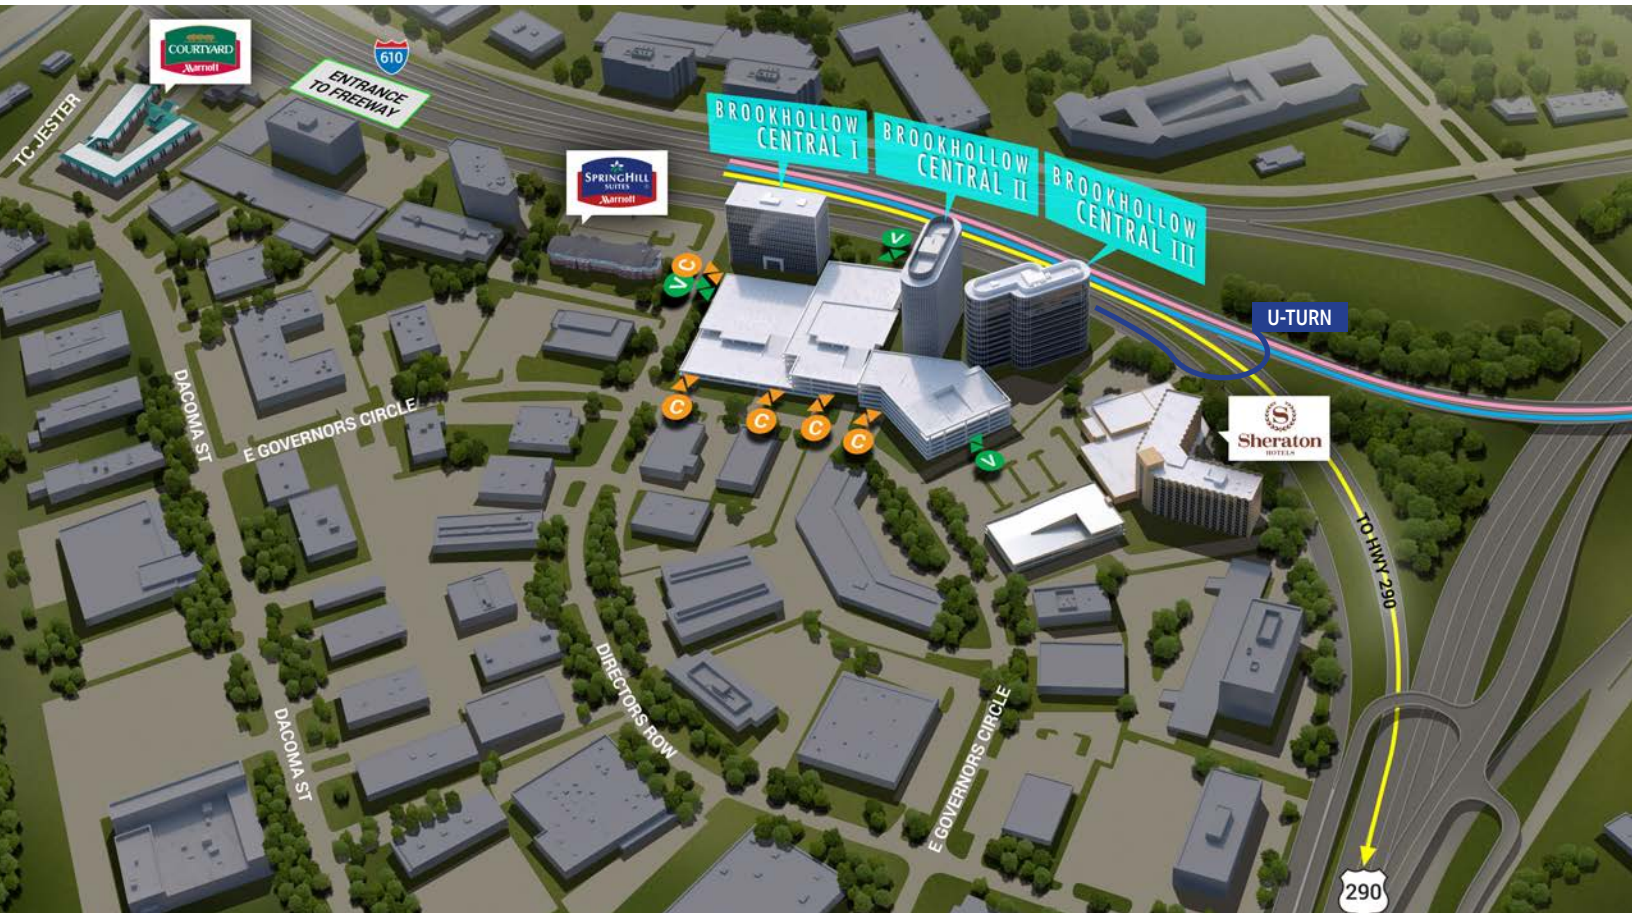

BROOKHOLLOW CENTRAL

2800

GOOD THINGS COME IN THREES

Situated on a 10-acre site at Highway 290 and the 610 Loop, Brookhollow Central offers quick access in and out of the city. All of Houston's major business centers are in close proximity, with Downtown Houston and the Galleria area being just a 10-minute drive. Whether you're seeking a diverse selection of eateries, retail offerings, or other services, you'll find it all within a five-mile radius of Brookhollow Central's three office buildings.

ALL ROADS LEAD TO BROOKHOLLOW

At Brookhollow Central, convenience is key. Some of Houston's hottest neighborhoods are just minutes away. Newly revitalized Oak Forest, Garden Oaks, Spring Branch, Timbergrove and The Heights offer an abundance of popular restaurants and retail within easy reach. A strategically placed U-Turn in front of the buildings provides a quick entrance onto the 610 Loop, allowing you to access downtown Houston or The Woodlands with ease.

10 MINUTE RADIUS MAP

AMENITIES WITHIN A 10 MINUTE DRIVE

● RESTAURANTS

- | | | |
|----------------------------|---------------------|---------------------------|
| 1. ALADDIN | 11. HIGHLINE PARK | 21. RAINBOW LODGE |
| 2. ANTONE'S | 12. HOMESTEAD | 22. RAKKAN RAMEN |
| 3. BB'S TEX ORLEANS | 13. HUGHIE'S | 23. SAIGON HUSTLE |
| 4. CAVATORE | 14. LA LUCHA | 24. SUPERICA |
| 5. CEDAR CREEK BAR & GRILL | 15. LES BA'GET | 25. TACOS DONA LENA |
| 6. COTTONWOOD | 16. LOCAL TABLE | 26. THE BURGER JOINT |
| 7. CRISP | 17. LORO | 27. THE RICE BOX |
| 8. DEMERIS BAR-B-Q | 18. MENDOCINO FARMS | 28. THE SPAGHETTI WESTERN |
| 9. GATLIN'S BBQ | 19. MILLIE'S | 29. THE UNION KITCHEN |
| 10. HEIGHTS BIER GARTEN | 20. PRESLEE'S | 30. TRATTORIA SOFIA |

● BREWERIES & DISTILLERIES

1. ELDER SON BREWING
2. EUREKA HEIGHTS BREW
3. FOR THE CULTURE BREWING
4. GREAT HEIGHTS BREWING
5. KARBACH BREWING
6. NEW MAGNOLIA BREWING
7. WALKING STICK BREWING
8. WILLIAM PRICE DISTILLING