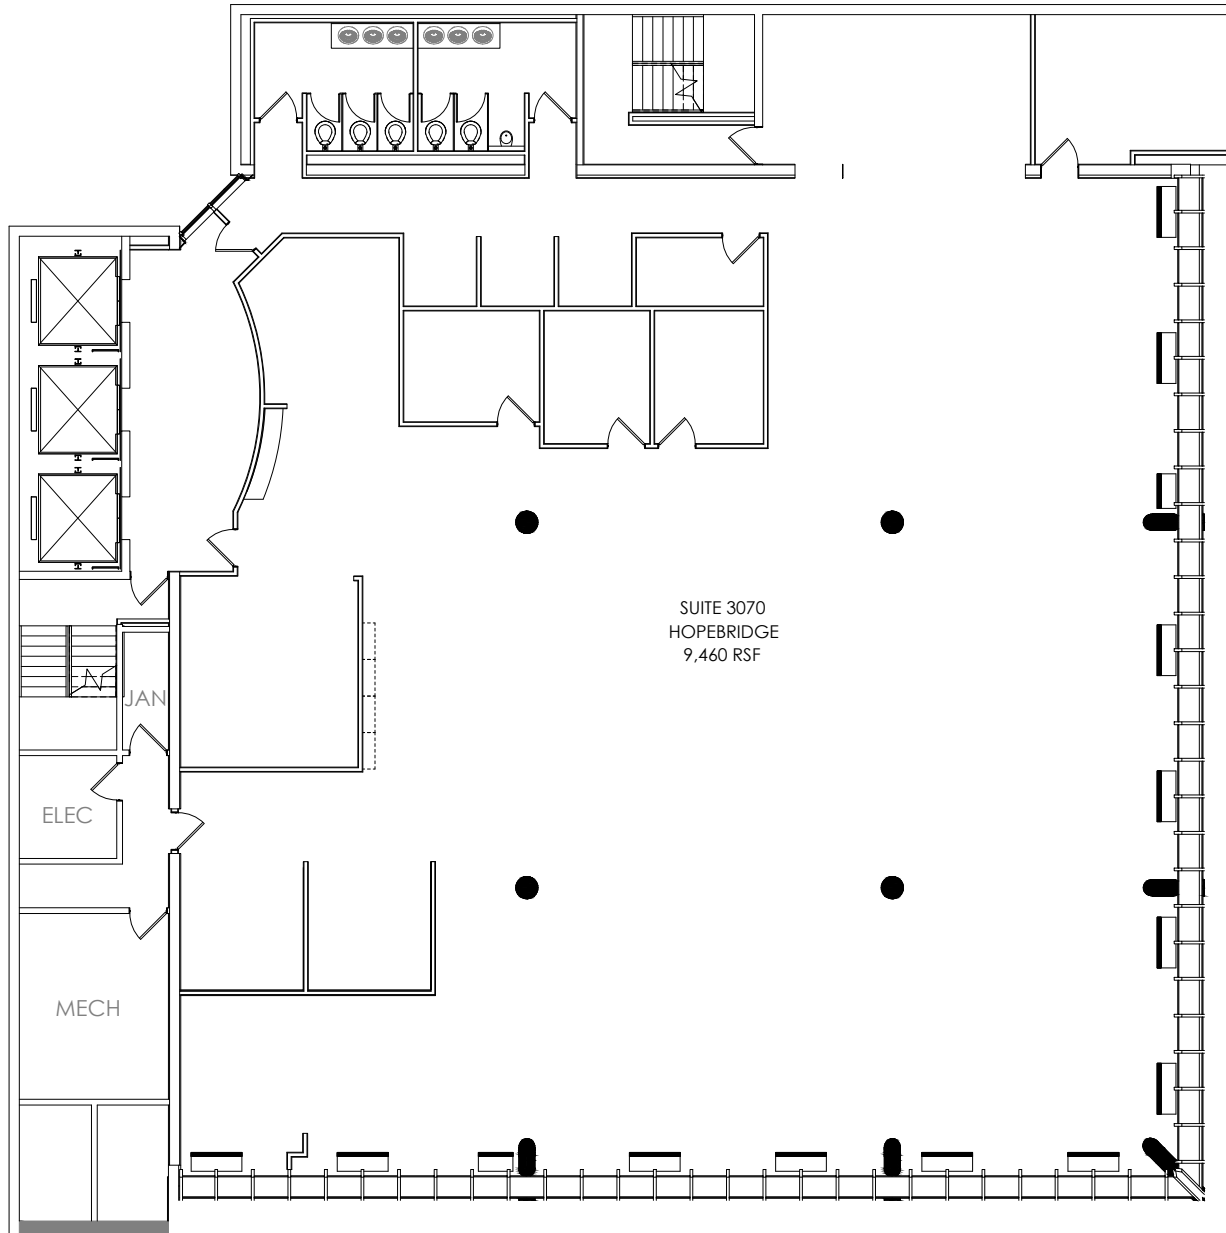

BETH SALLEE | 317.810.7012
beth.sallee@jll.com

KEVIN GILLIHAN | 317.677.2237
kevin.gillihan@jll.com

OWNER:

SUITE 3070
HOPEBRIDGE
9,460 RSF

PYRAMID 3 - 7TH FLOOR

THE PYRAMIDS | 3500 DEPAUW BLVD | INDIANAPOLIS, IN 46268