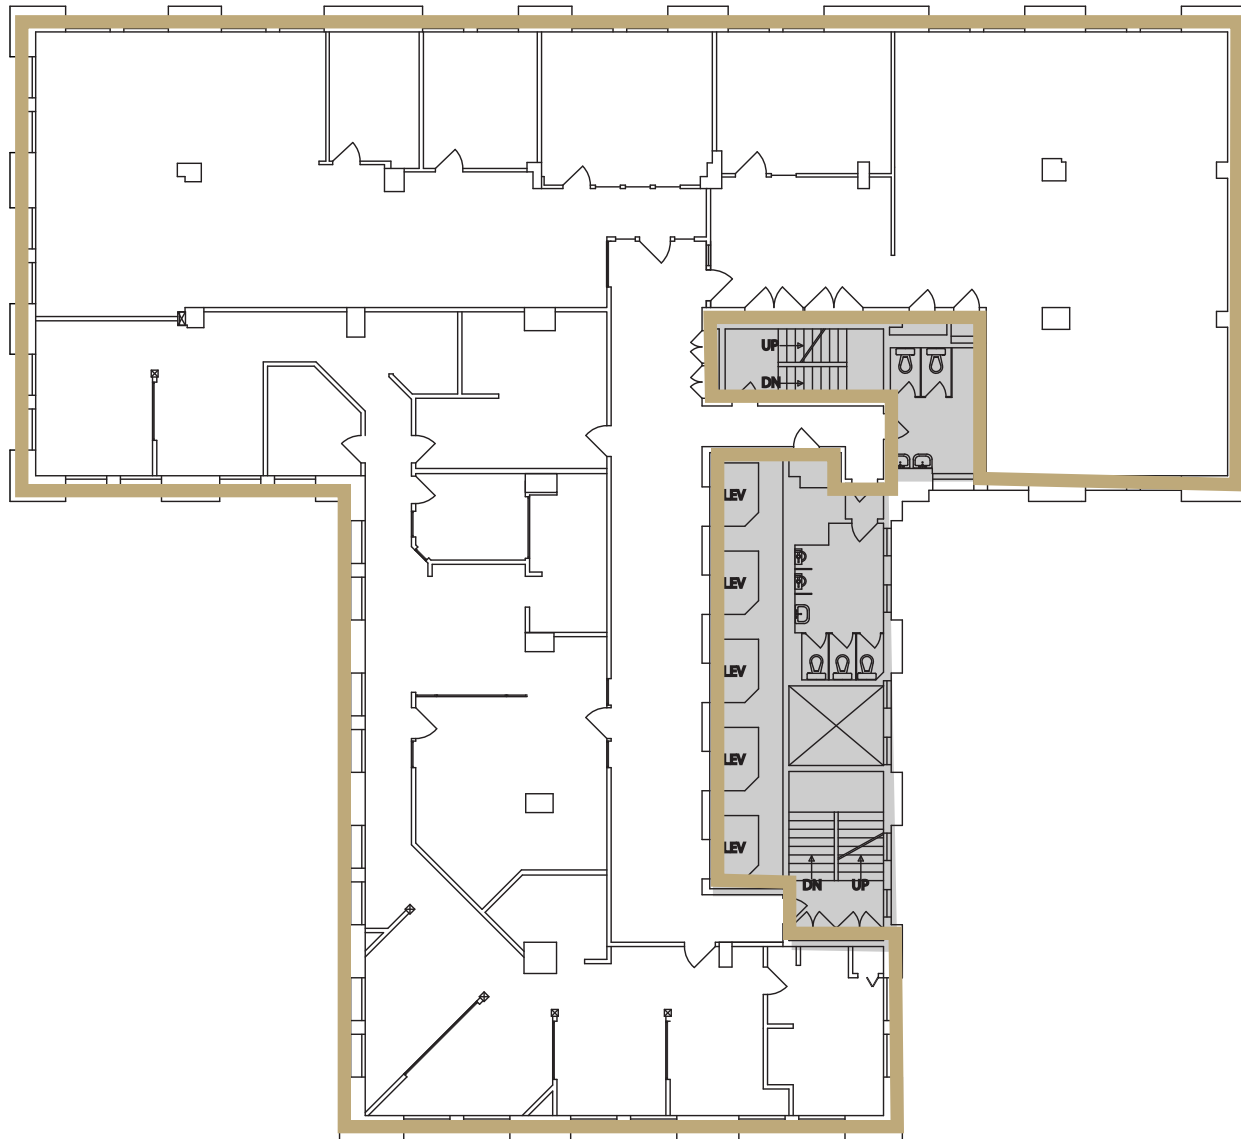

SEATTLE

TOWER

1218 3RD AVENUE · SEATTLE, WA 98101

FLOOR 13

8,562 RSF

Available immediately

CLEITA HARVEY

+1 206 607 1794
cleita.harvey@jll.com