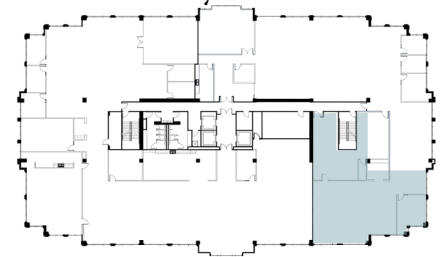

FIVE COLISEUM CENTRE

2810 COLISEUM CENTRE DRIVE

Key Plan

CONTACT US

KIM KENDALL, SIOR, CCIM **DORSEY ZAHARIS**

+1 704 973 7206

+1 704 973 7209

kim.kendall@colliers.com

dorsey.zaharis@colliers.com

For More Information,
Scan the QR Code
Below to visit
ColiseumCentreCLT.com

4TH FLOOR AVAILABILITY

SUITE 420 - 3,441 RSF