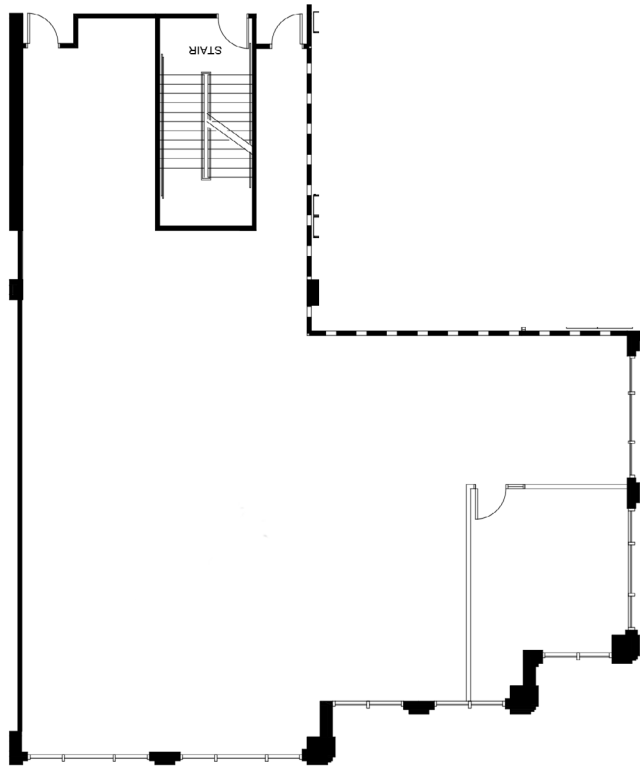

FIVE COLISEUM CENTRE

2810 COLISEUM CENTRE DRIVE

Key Plan

CONTACT US

KIM KENDALL, SIOR, CCIM **DORSEY ZAHARIS**

+1 704 973 7206

+1 704 973 7209

kim.kendall@colliers.com

dorsey.zaharis@colliers.com

For More Information,
Scan the QR Code
Below to visit
ColiseumCentreCLT.com

4TH FLOOR AVAILABILITY

SUITE 420 - 3,441 RSF