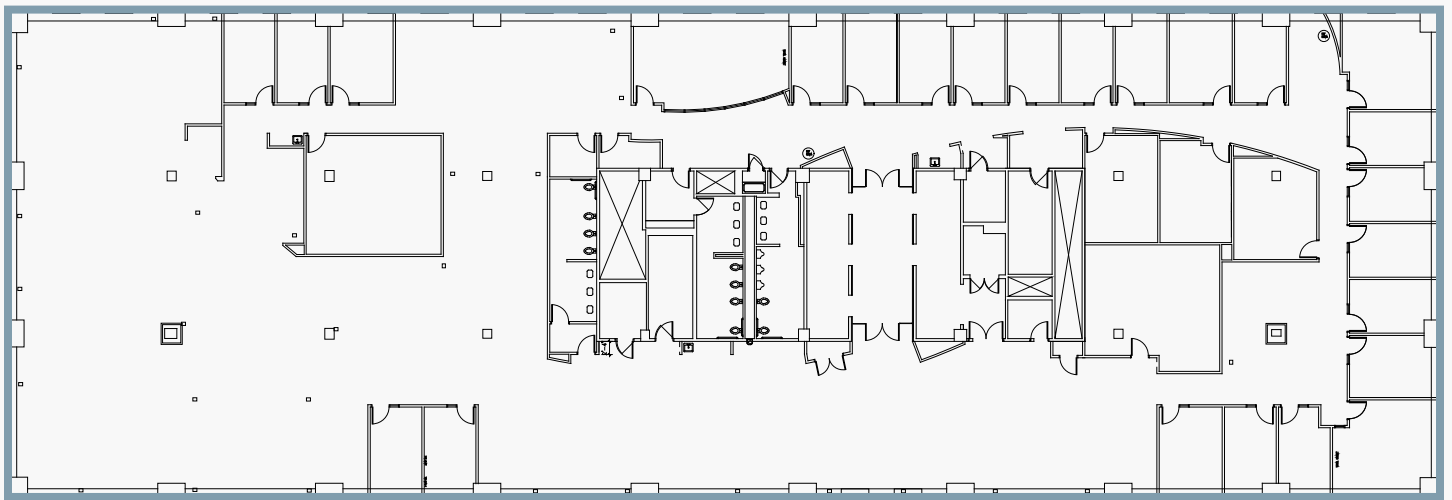

20TH FLOOR

Suite 2000

24,063 RSF

CONTACT US

Matt Fahey
414 278 6860
matt.fahey@colliers.com

Jenna Maguire
414 982 6960
jenna.maguire@colliers.com

Dan Wroblewski
414 278 6813
dan.wroblewski@colliers.com