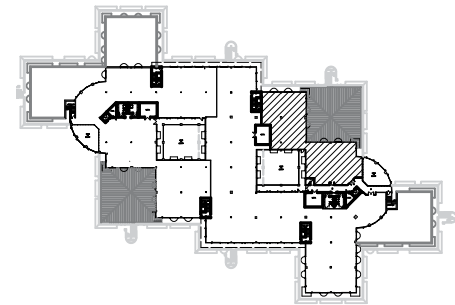

7878 NORTH 16TH STREET, PHOENIX, AZ

SUITE 305 | ± 7,150 RSF

SPEC SUITE

PAT BOYLE
Executive Vice President
+1 602 423 1905
pat.boyle@cbre.com

ERIN YORK
Account Manager
+1 602 689 6440
erin.york@cbre.com