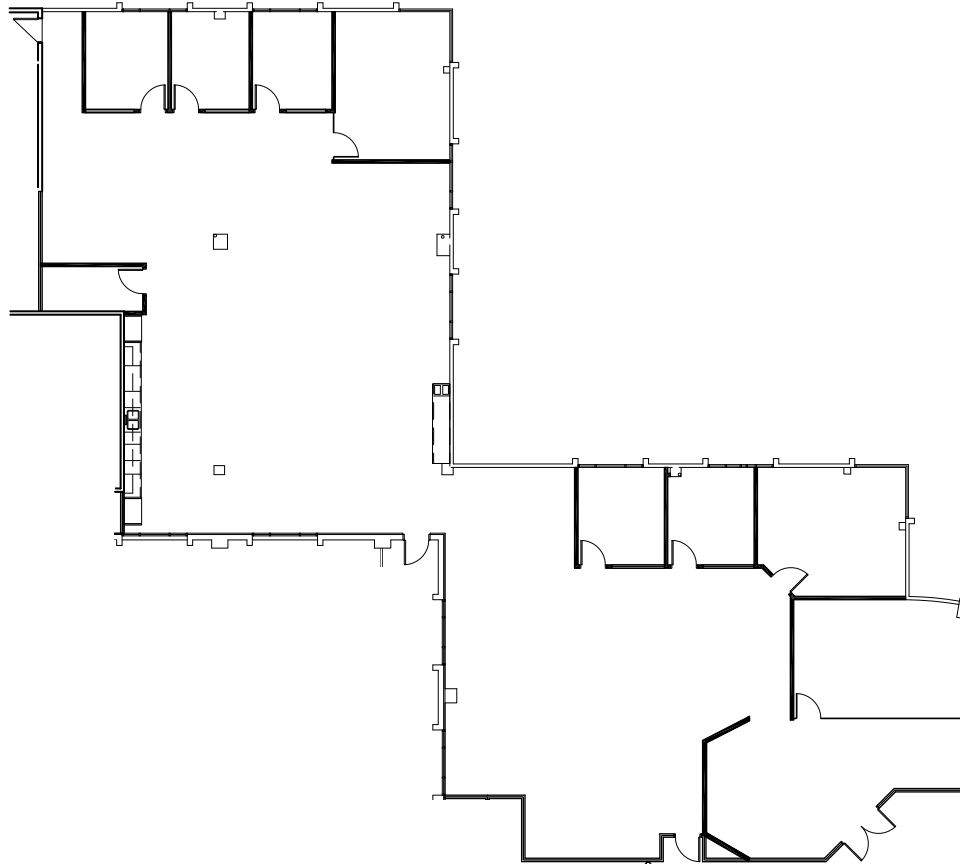

7878 NORTH 16TH STREET, PHOENIX, AZ

SUITE 305 | ± 7,150 RSF

SPEC SUITE

PAT BOYLE
Executive Vice President
+1 602 423 1905
pat.boyle@cbre.com

ERIN YORK
Account Manager
+1 602 689 6440
erin.york@cbre.com