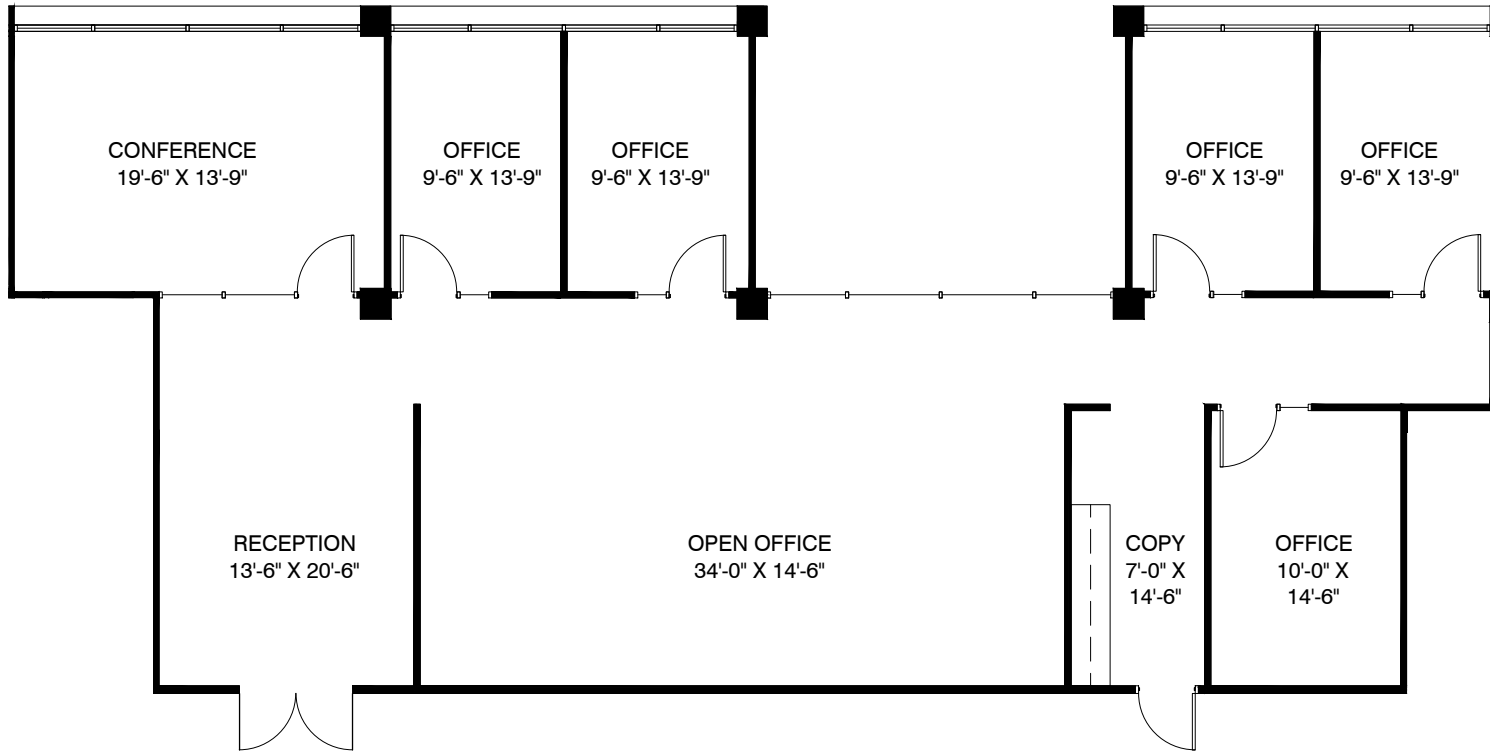

BEAUTIFUL GOLF COURSE VIEWS

KEYPLAN - 3RD FLOOR