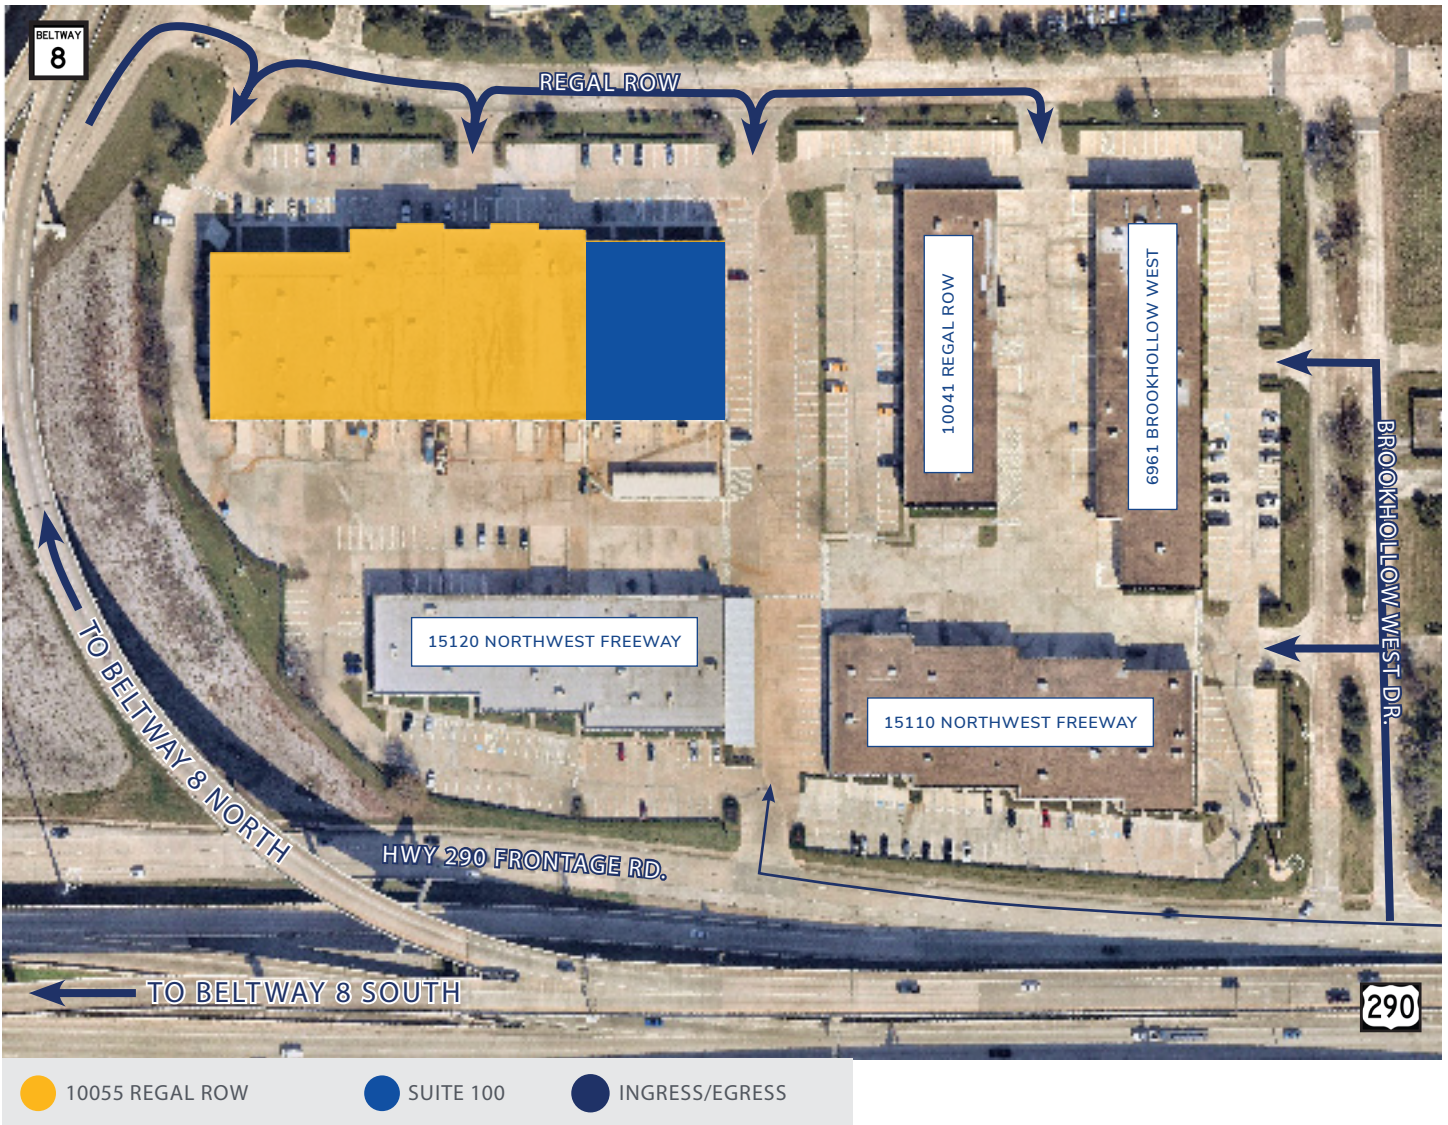

PARK OVERVIEW

10055 Regal Row, Suite 100
Houston, Texas 77040

FOR LEASING INFORMATION, PLEASE CONTACT:

GARRET GEACONE | 713.300.0232 | garret.geaccone@streamrealty.com
MEG ZSCHAPPEL | 713.300.0284 | meg.zschappel@streamrealty.com
www.streamrealty.com