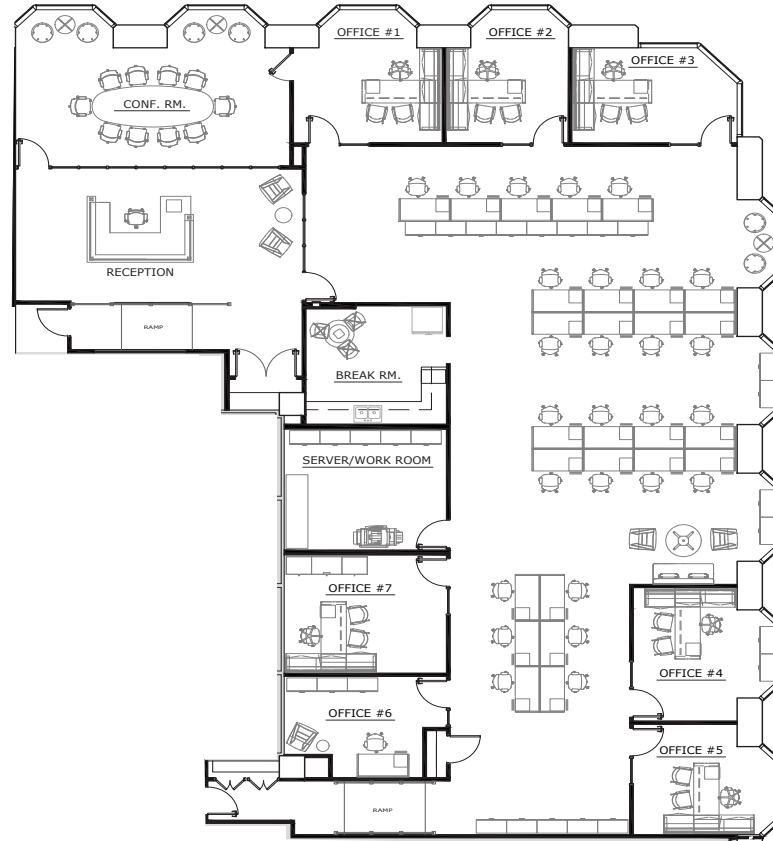

S FINANCIAL PLACE

**SUITE 2900**  
6,641 RSF

Mike Curran  
mike.curran@jll.com  
312 228 2079

Belle Spinell  
312 245 4812  
isabella.spinell@jll.com

**BEACON**  
CAPITAL PARTNERS