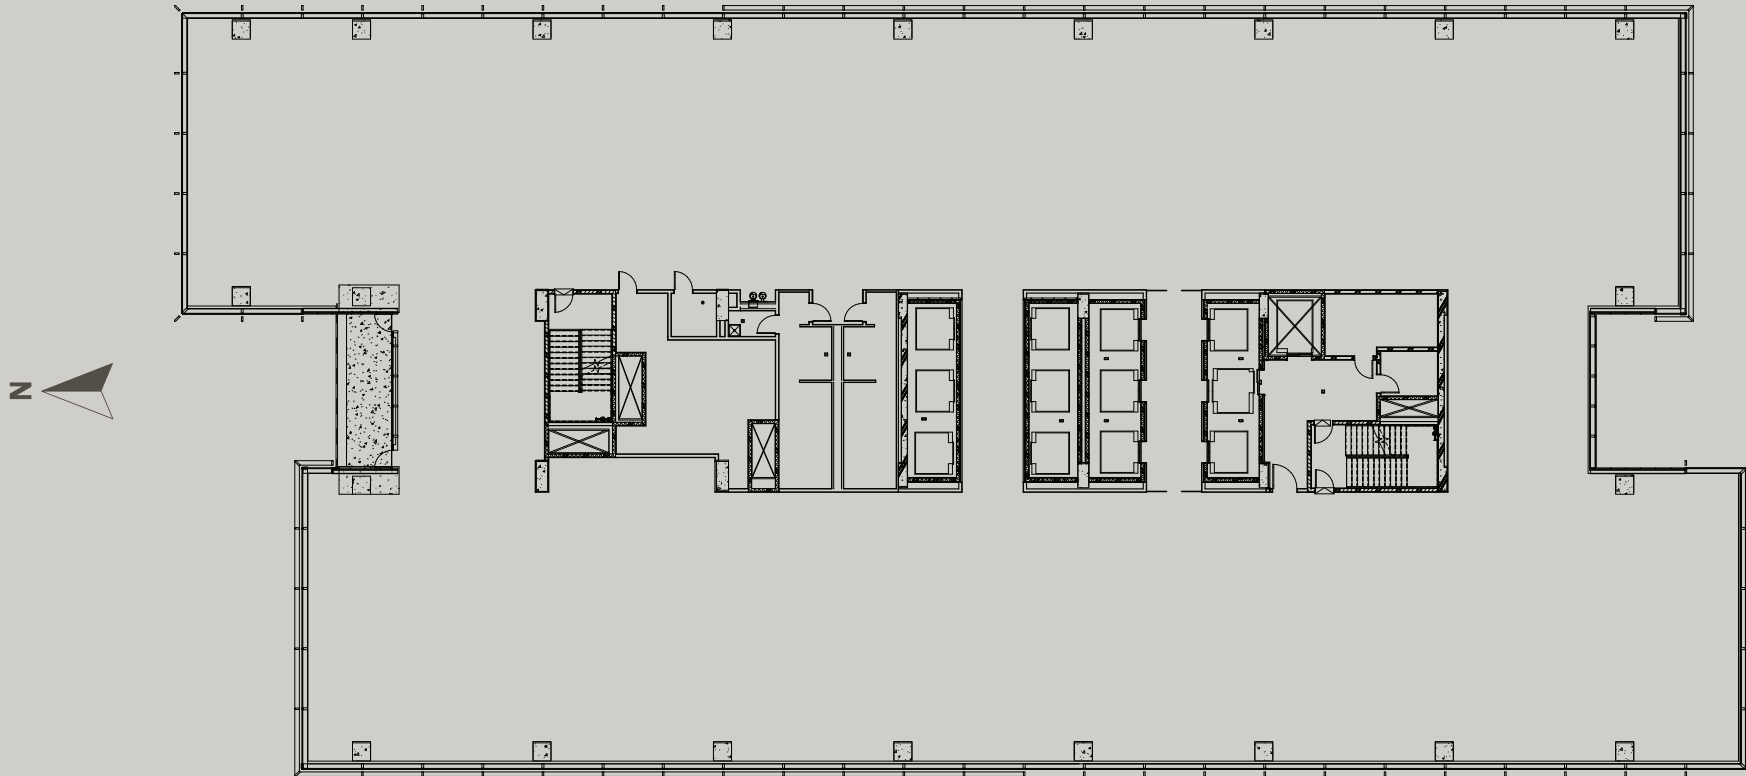

TEN TWENTY

S P R I N G

20TH FLOOR 32,434 RSF

Travis Garland | 404.614.5252
tgarland@portmanholdings.com

Glenn Kolker | 404.316.9651
glenn.kolker@streamrealty.com

Preston Menning | 404.664.4527
preston.menning@streamrealty.com