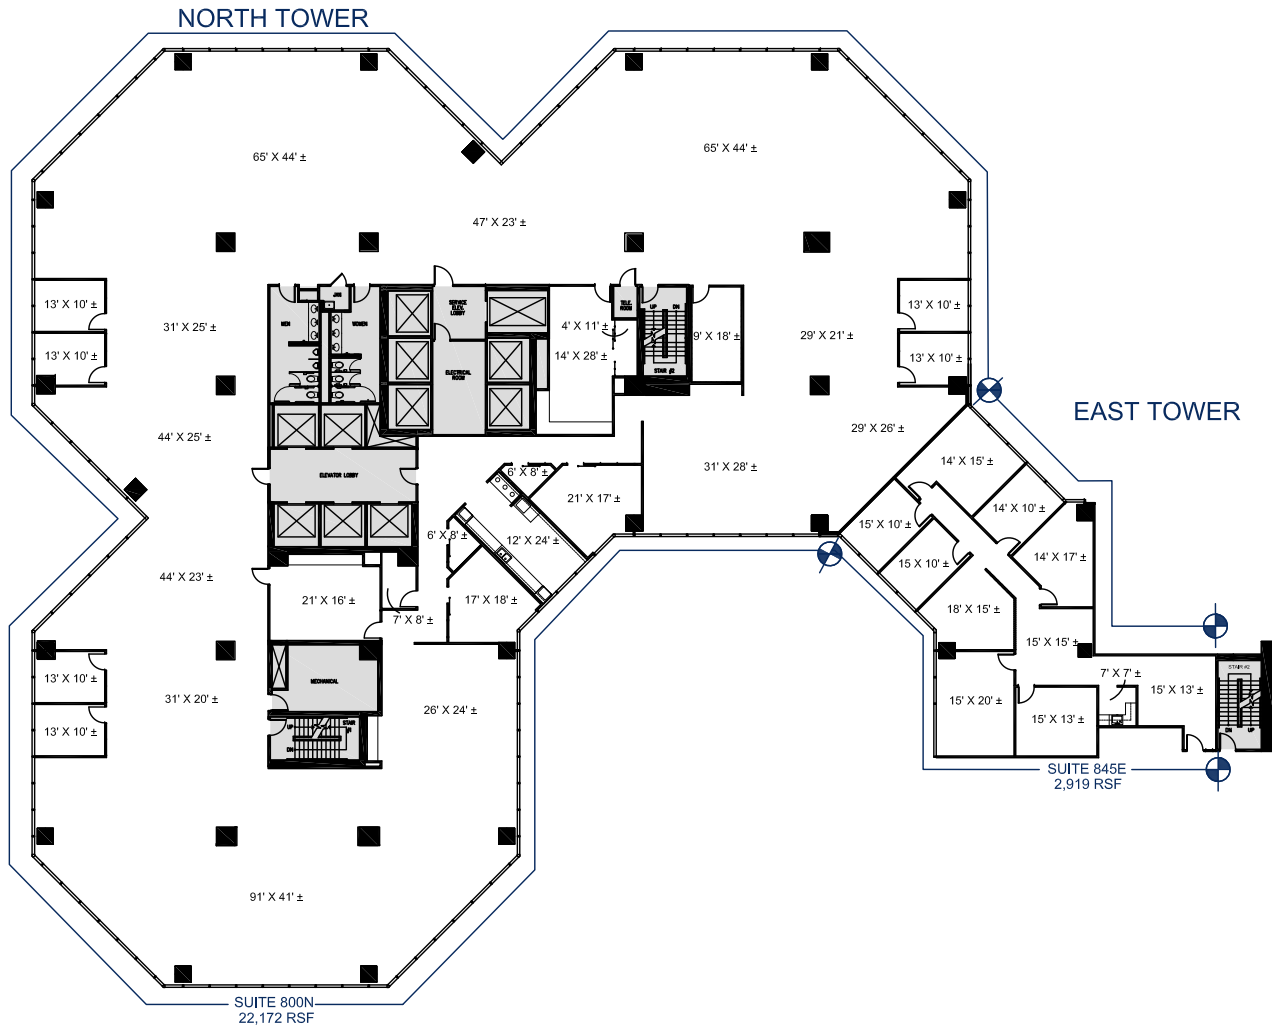

URBAN TOWERS

222 W LAS COLINAS BLVD.
IRVING, TX 75038

URBAN TOWERS

25,091 TOTAL RSF

NEWMARK