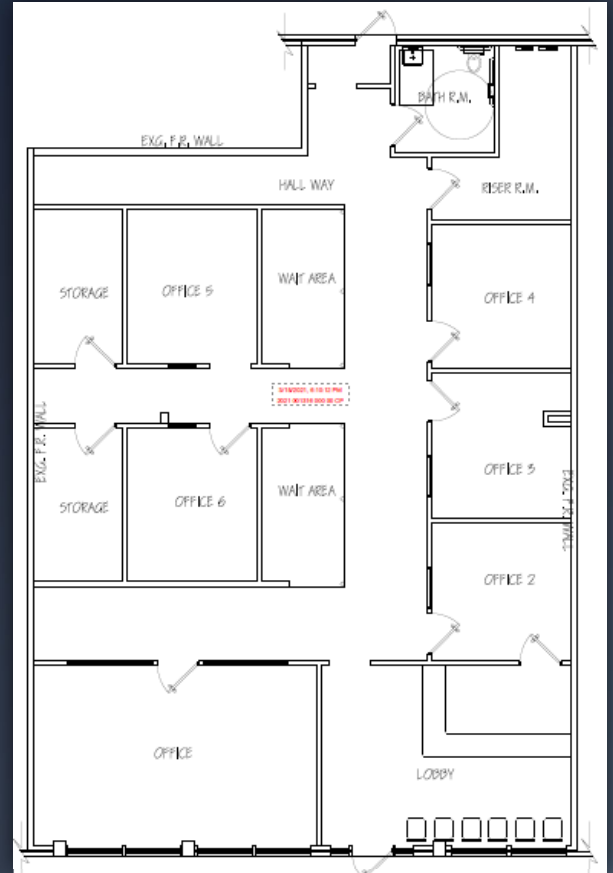

SUITE 650

PRICING SUMMARY:

Size: 2,175 SF
Base Rent: \$35.00 PSF/yr.
Triple Nets: \$8.89 PSF/yr.
Total: \$7,955.06/mo.

COMMENTS

- Move in Ready Medical
- Near Top 10 Chipotle in DFW
- Recent Built Out

Phillip Carameros (832. 937.5900) phillip@gordonpartners.com | Jenny Nguyen (409.900.2060) jenny@gordonpartners.com