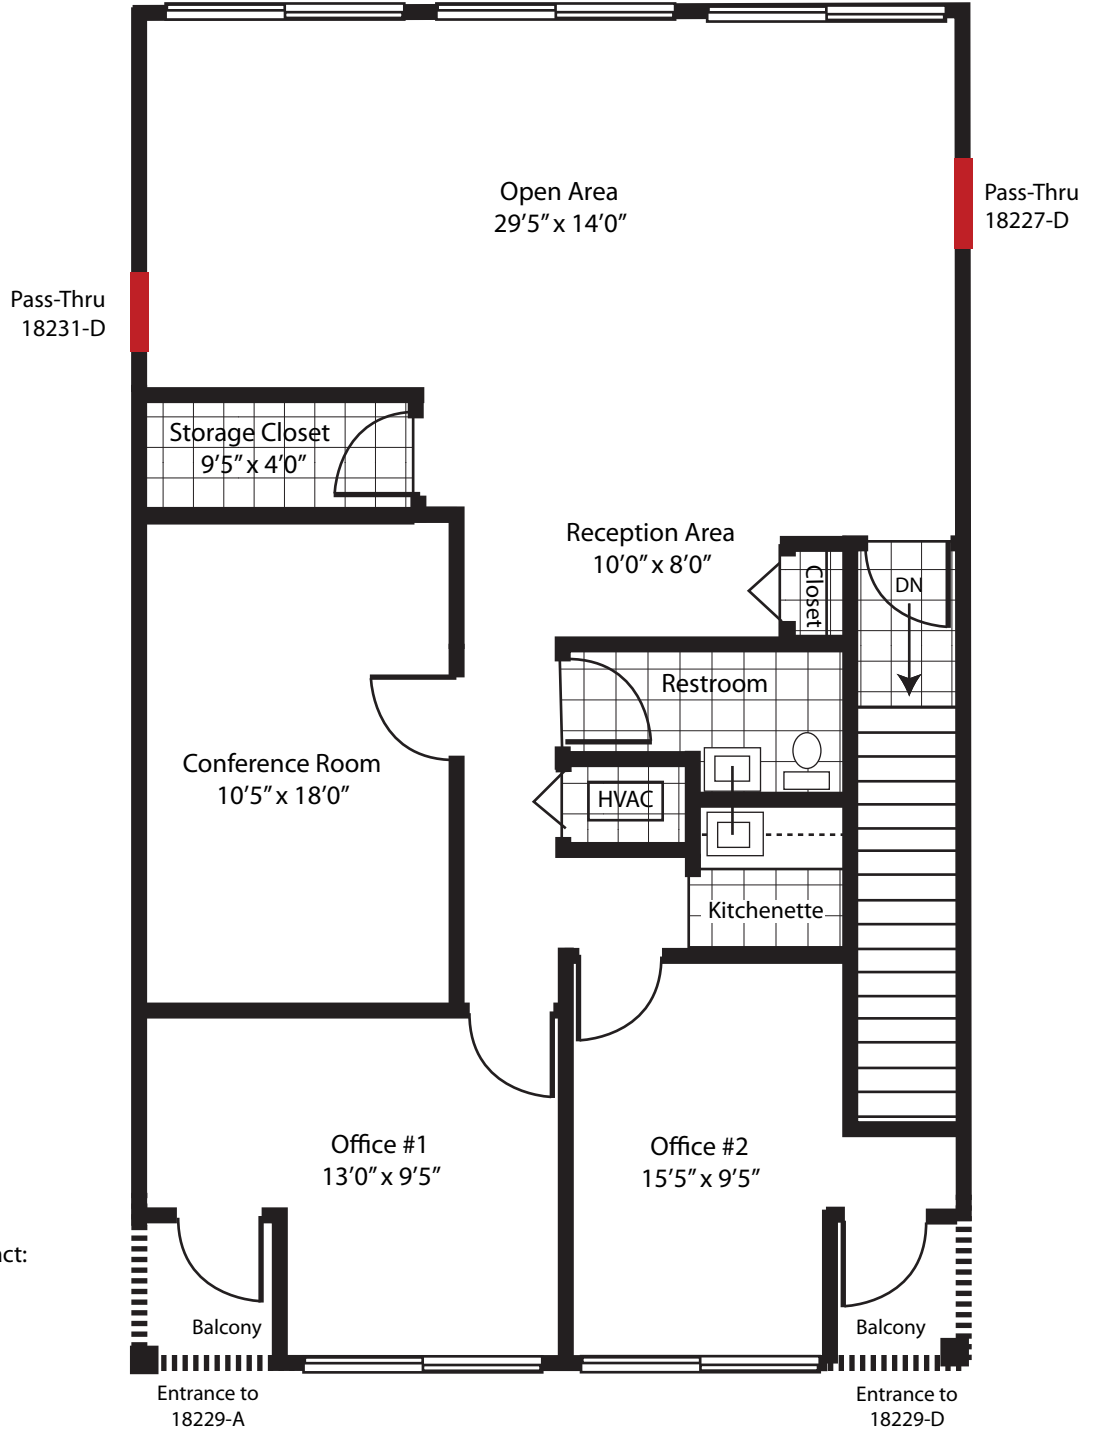

Upper Level  
 Square Feet: 1575  
 Office Space

For Leasing Information Contact:

Brian Pettit  
 301-975-1020, Ext. #402

Details and dimensions on floor plans are approximate and subject to change without notice.