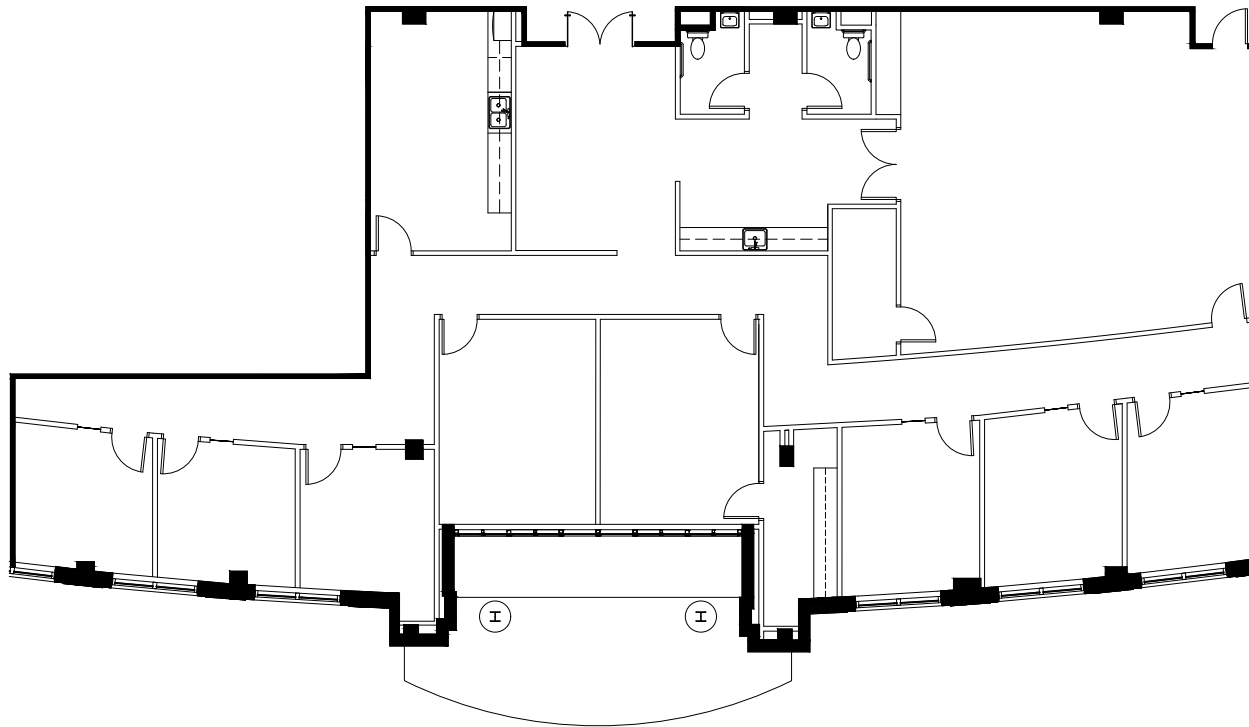

SUITE 240 | 4,819 RSF

FOR MORE INFO, CONTACT

JENNIFER KURZ | 704.295.0412 | JTK@TRINITY-PARTNERS.COM

TIM ARNOLD | 704.295.0404 | TARNOLD@TRINITY-PARTNERS.COM