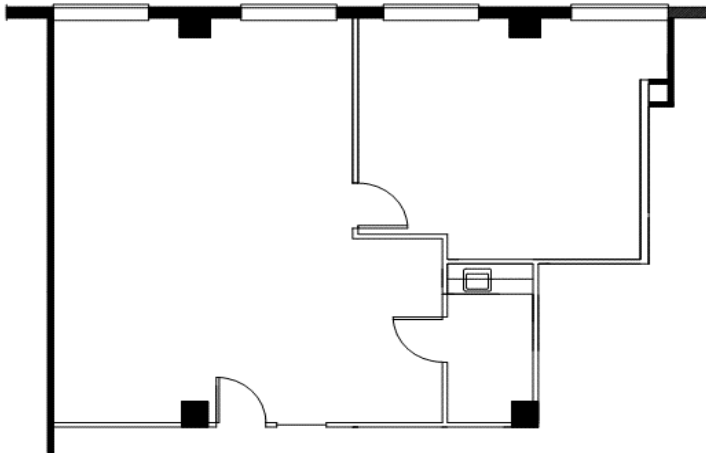

SUITE 1002

1,019 RSF

KEY PLAN

LEAH MASSON

Senior Director
+1 206 215 9803
leah.masson@cushwake.com

BRANDON BURMEISTER

Senior Director
+1 206 215 9702
brandon.burmeister@cushwake.com