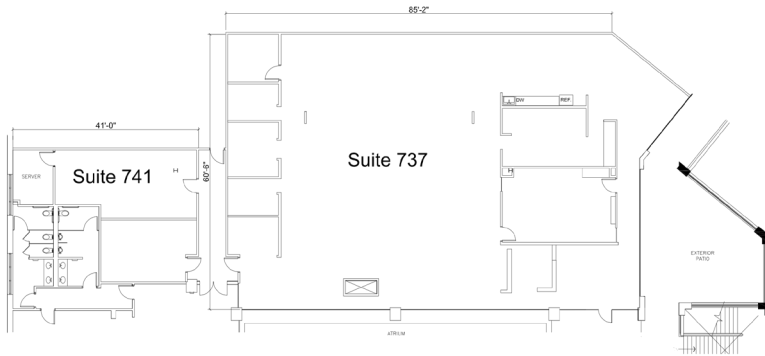

Available Now 1250 Slocum

Suite 737 | 7,476 RSF

Suite 750B | 5,279 RSF

Prime Location in Design District

Leasing Information:

Blake Shipley
blake.shipley@jll.com

Adon Stassi
adon.stassi@jll.com

214 438 6100