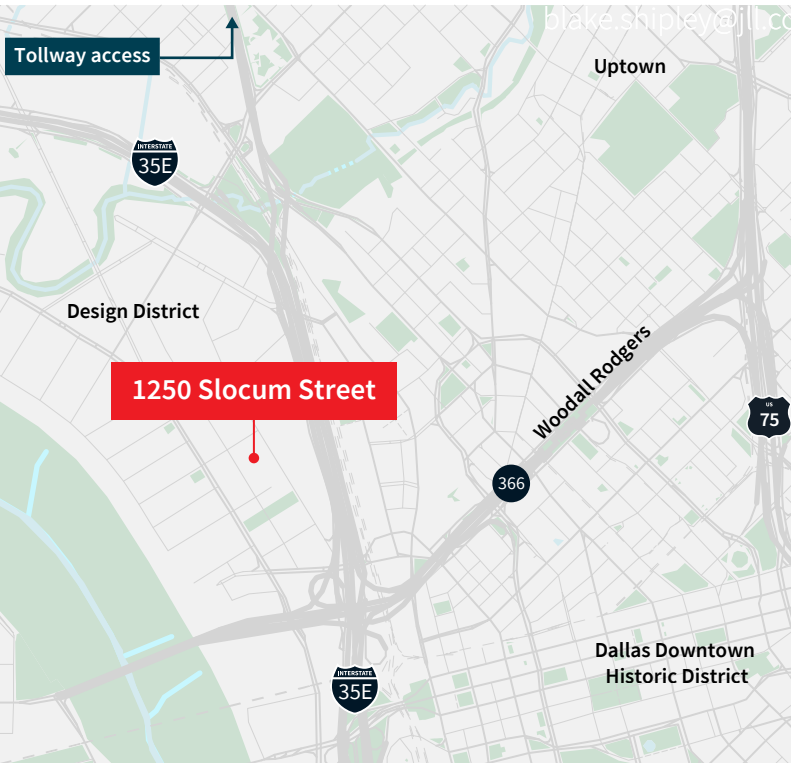

Available Now 1250 Slocum

Suite 737 | 7,476 RSF

Suite 750B | 5,279 RSF

Prime Location in Design District

Leasing Information:

Blake Shipley
blake.shipley@jll.com

Adon Stassi
adon.stassi@jll.com

214 438 6100