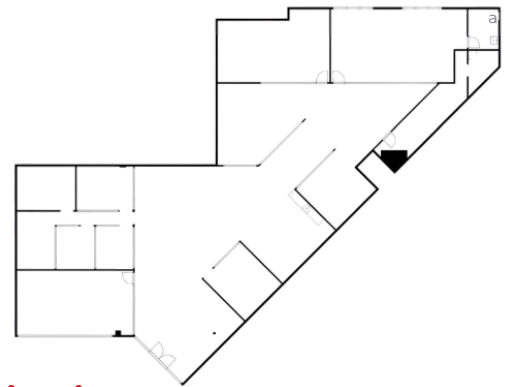

Available Now 1250 Slocum

Suite 737 | 7,476 RSF

Suite 750B | 5,279 RSF

Prime Location in Design District

Leasing Information:

Blake Shipley
blake.shipley@jll.com

Adon Stassi
adon.stassi@jll.com

214 438 6100