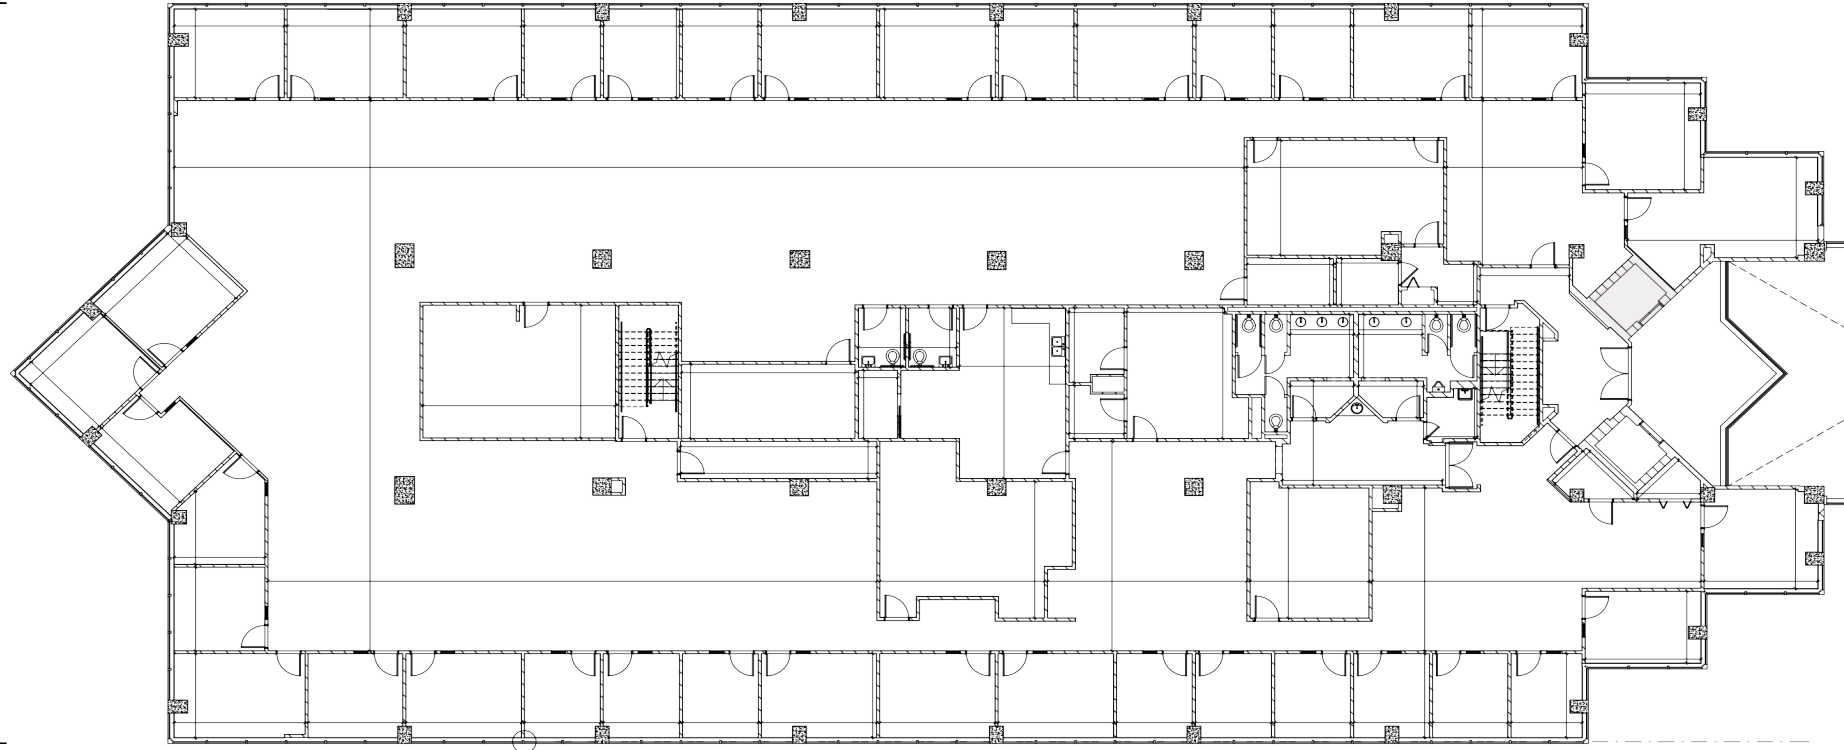

1 BURTON HILLS BLVD.
NASHVILLE, TN 37215

20,520 RSF

 FLOOR 02 - Suite 250W

FOR MORE INFORMATION PLEASE CONTACT:

EAKIN PARTNERS LLC
1201 Demonbreun Street | Suite 1400
Nashville TN 37203
615 . 250 . 1800

TOM HARWELL
tharwell@eakinpartners.com
615 . 425 . 5923