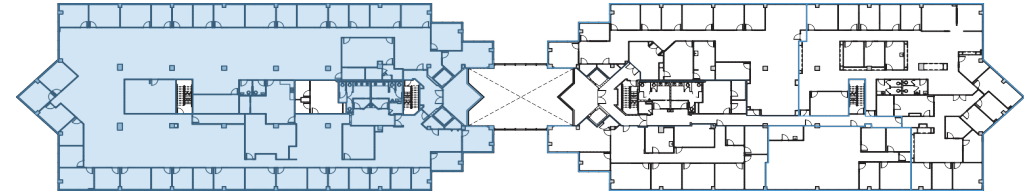

1 BURTON HILLS BLVD.
NASHVILLE, TN 37215

20,520 RSF

 FLOOR 02 - Suite 250W

FOR MORE INFORMATION PLEASE CONTACT:

EAKIN PARTNERS LLC
1201 Demonbreun Street | Suite 1400
Nashville TN 37203
615 . 250 . 1800

TOM HARWELL
tharwell@eakinpartners.com
615 . 425 . 5923