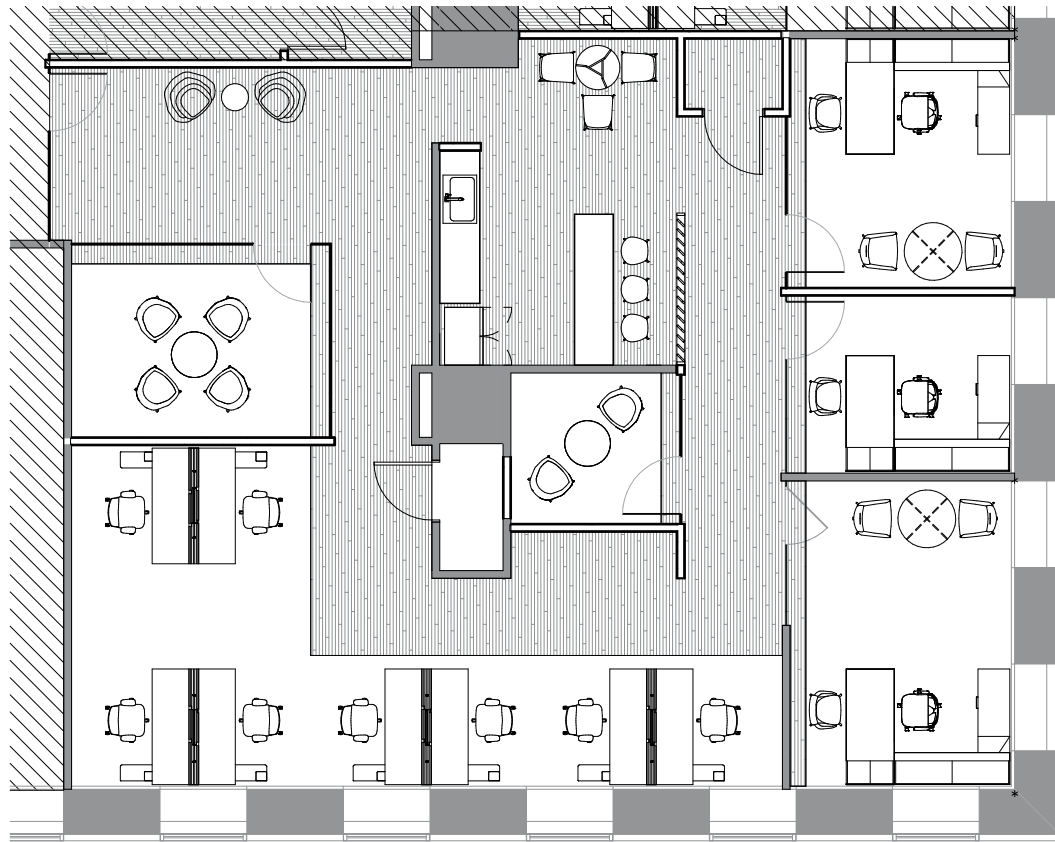

980 NORTH MICHIGAN

SUITE 860 - 2,669 RSF

CHRIS CASSATA

+1 773 343 0869

chris.cassata@cushwake.com

ANTHONY CHIEFARI

+1 312 967 7548

anthony.chiefari@cushwake.com