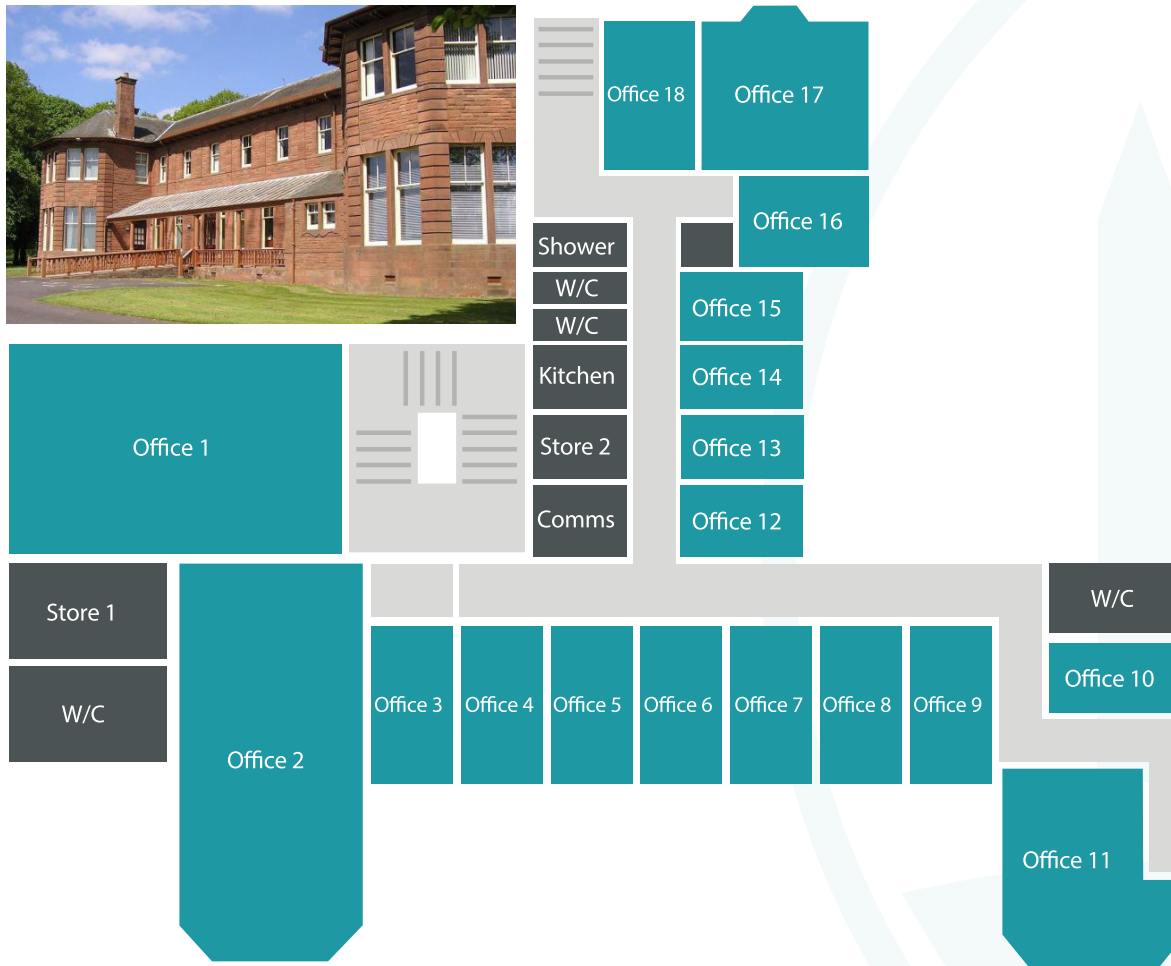

Carmont House

First Floor Area	m ² / ft ²
Office 1	64 / 690
Office 2	82.6 / 890
Office 3	12 / 125
Office 4	12.7 / 135
Office 5	14.4 / 155
Office 6	14.4 / 155
Office 7	14.15 / 152
Office 8	14.05 / 152
Office 9	14.8 / 160
Office 10	12.5 / 134
Office 11	37 / 400
Office 12	8.35 / 90
Office 13	8 / 86
Office 14	7.5 / 80
Office 15	7.9 / 85
Office 16	10.25 / 110
Office 17	22.4 / 240
Office 18	12.25 / 132
	369 / 3970

Carmont House offers a cost effective solution for your business, providing attractive and flexible office space in the picturesque grounds of the Crichton Estate.

The offices are located on the first floor and are accessed from ground level via a secured door. The space provides 18 offices of various sizes, as well as toilet and kitchen facilities.