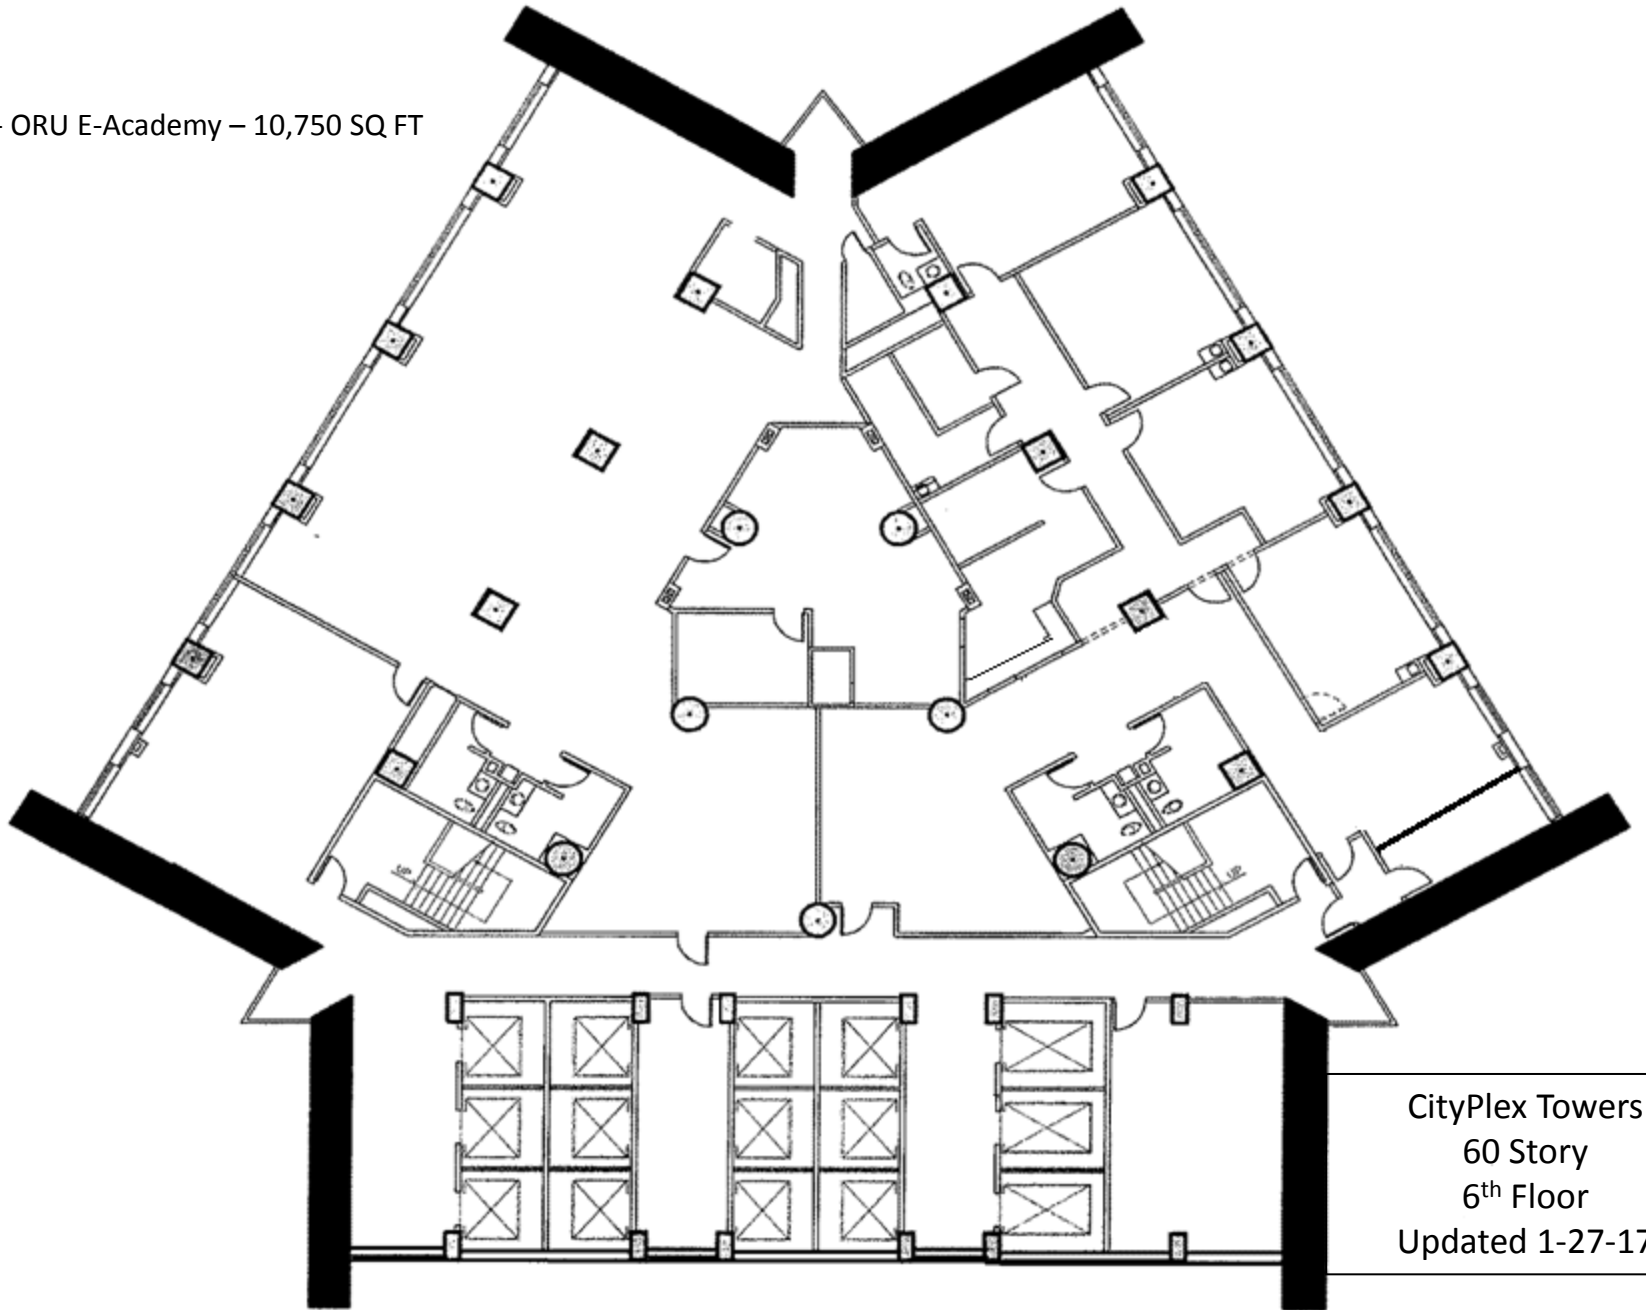

600 - ORU E-Academy – 10,750 SQ FT

CityPlex Towers
60 Story
6th Floor
Updated 1-27-17