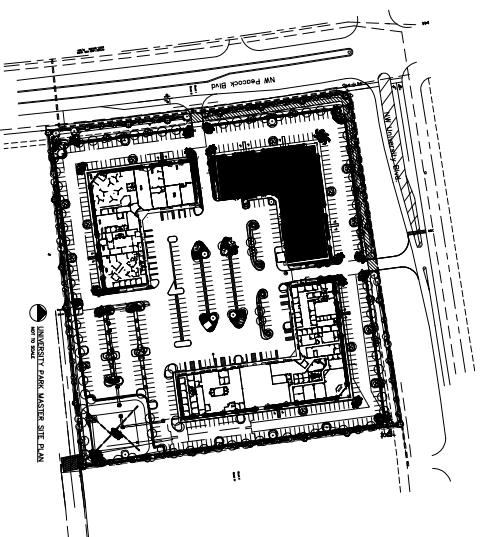

580 NW PEACOCK BLVD  
 GROSS AREA 33,300

580 NW PEACOCK BLVD  
 PORT ST. LUCIE, FLORIDA

DRAWN:  
 CHECKED:  
 DATE: JULY 23, 2012  
 SCALE: AS NOTED  
 FILE: