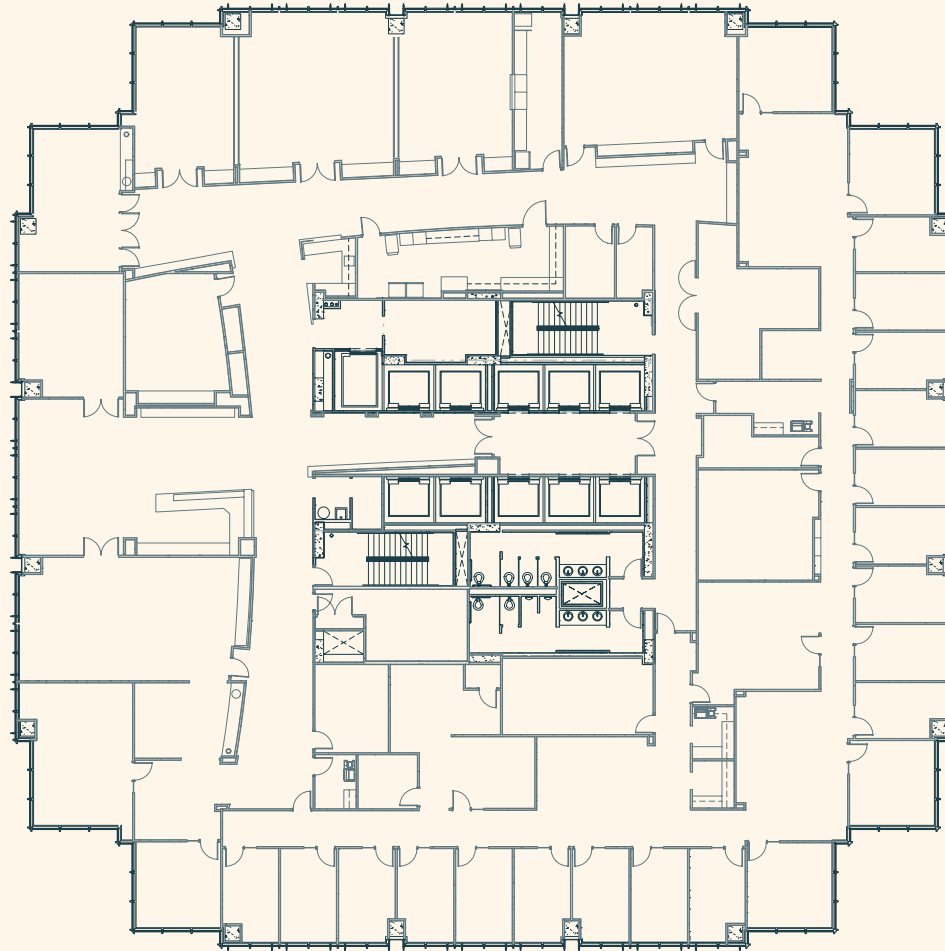

Floor 16

24,713 SF

CUMBERLAND RIVER

3RD AVENUE SOUTH