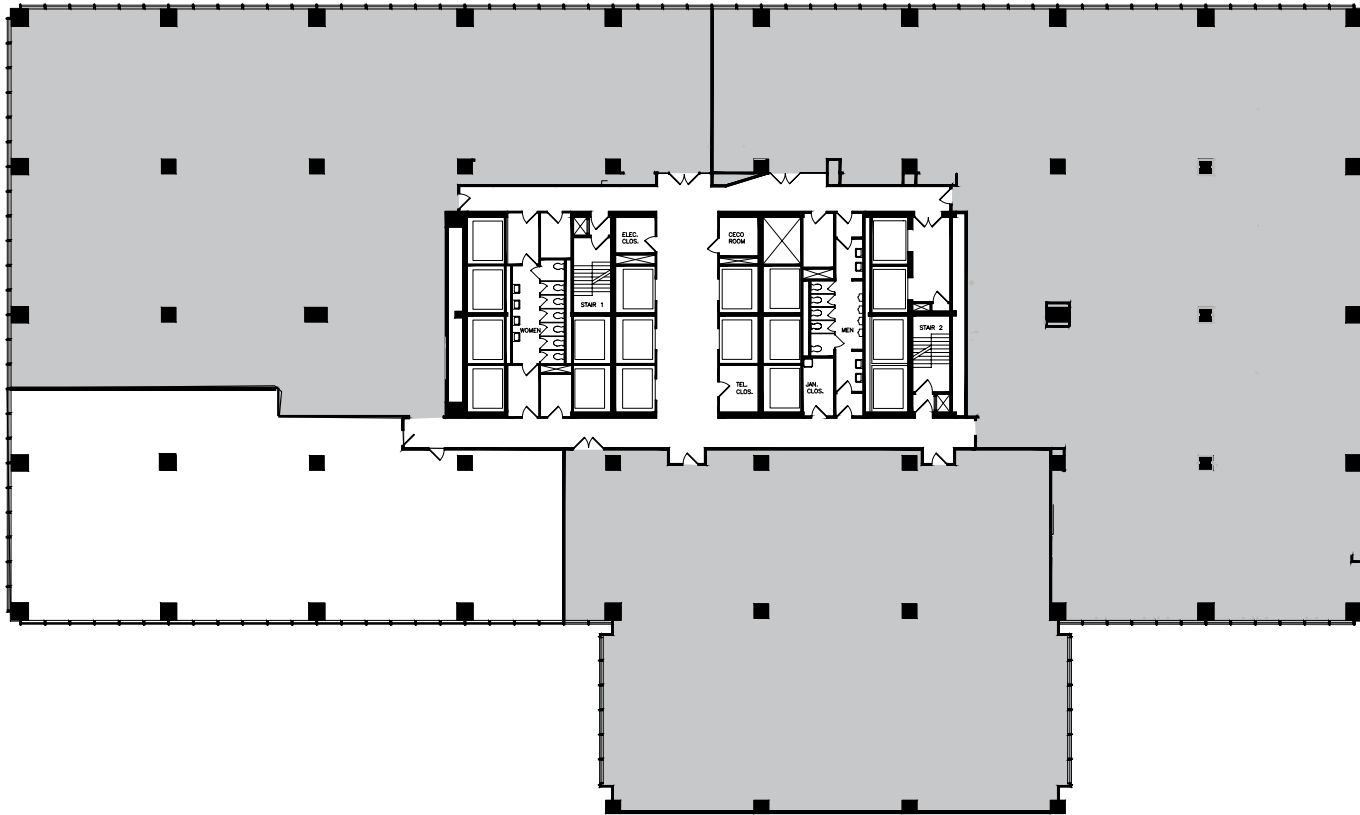

225 N MICHIGAN

SUITE 801

5,809 SF

Available Immediately

LEASING CONTACTS

www.michiganplaza.com

MARK BUTH

312.558.3860
mark.buth@transwestern.com