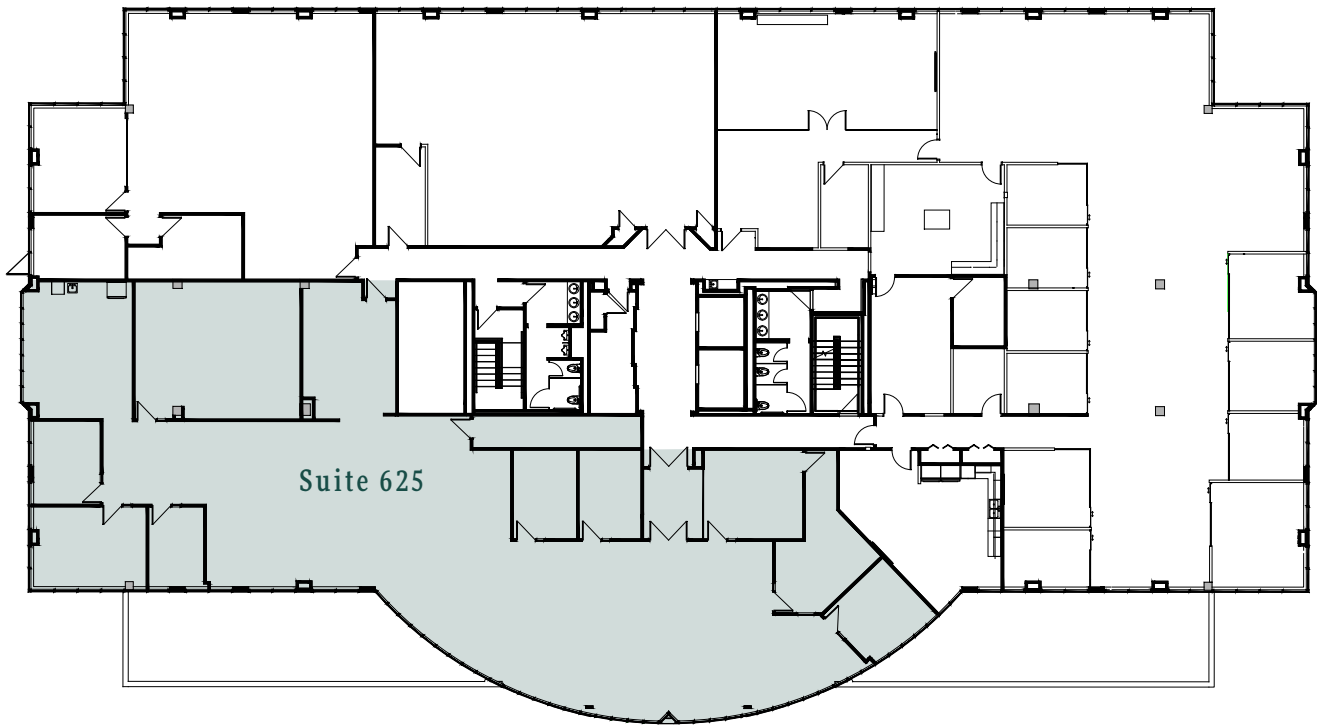

# Lighton Plaza I

7300 College Blvd., Overland Park, KS 66210

117,564 RSF building | 6 floors

6,735 RSF Suite 625

Patrick Meraz, CCIM  
+1 913 469 4622  
patrick.meraz@jll.com

RJ Trowbridge  
+1 913 469 4637  
rj.trowbridge@jll.com